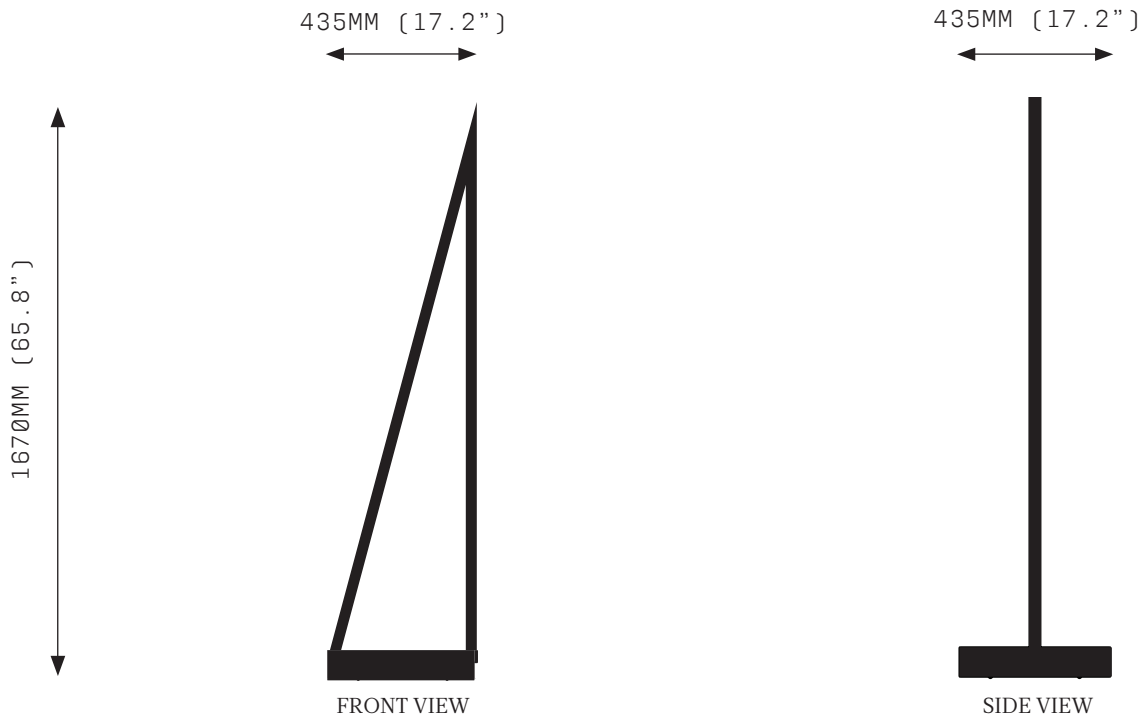

ARCHIMEDES FLOOR LAMP

The Alchemical symbol for fire is a triangle, point rising like a flame.

Channeling the soaring energy of the triangle, ARCHIMEDES embodies a composite cement base, a triangular brass structure protrudes into the air, paying homage to the alchemical symbol for fire.

ARCHIMEDES A brass triangle springs from a concrete base, LED light sets the triangle blazing, transforming metal into fire.

ARCHIMEDES FLOOR LAMP

SPECIFICATIONS

Ordering Code:
ARC.B

Lamp:
24V LED WW 2700K

Lumens:
4326 LM

Voltage:
24V DC

Watts:
54W

Weight:
Approx. 22 kg

Inclusions:
Integrated Power Supply
Unit with dimming module

PRODUCT OPTIONS

Finishes:
AB Aged Brass
HRB Hand Rubbed Brass
DB Dark Bronze
BB Brushed Bronze
MP Mottled Patina
VER Verdigris
PB Polished Brass