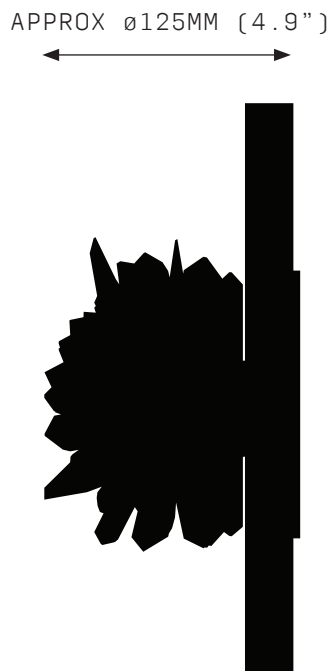

SUGAR BOMB SCONCE W/ QUARTZ SLICE

Quartz crystal imitates its sweet crystal-twin in the bijou SUGAR BOMB.

SUGAR BOMB radiates warm light through cracks and crevices, illuminating the delicate beauty of natural quartz crystal.

SUGAR BOMB SCONCE W/ QUARTZ SLICE

FRONT VIEW

SIDE VIEW

SPECIFICATIONS

Ordering Code:
SB.W,QS

Lamp:
G9 110V LED 4.5W 3000K
G9 240V LED 4W 2700K

Lumens:
250 / 400 LM

Voltage:
110 / 240 V

Watts:
4 / 4.5 W

Weight:
Approx. 4.5 kg

PRODUCT OPTIONS

Quartz:
CQ Clear Quartz
RQ Rose Quartz
SQ Smoky Quartz

WARRANTY

3 Years Fixture

Sugar Bomb Sconce is a solid fixture that will require very little maintenance over the years.