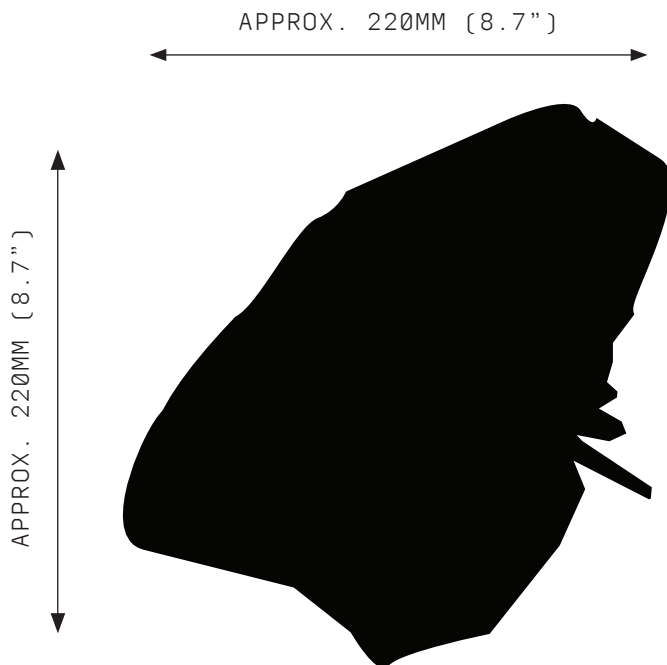

SUGAR BOMB SCONCE W/ QUARTZ SLICE

FRONT VIEW

SIDE VIEW

SPECIFICATIONS

Ordering Code:
SB.W,QS

Lamp:
G9 110V LED 4.5W 3000K
G9 240V LED 4W 2700K

Lumens:
250 / 400 LM

Voltage:
110 / 240 V