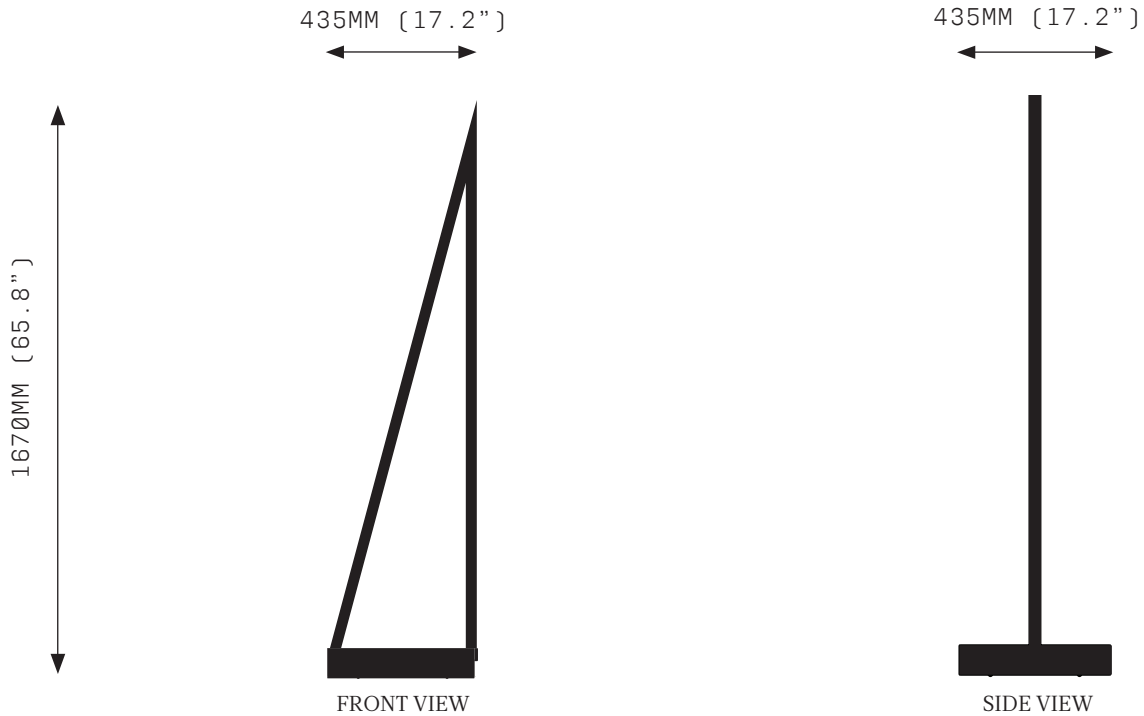

ARCHIMEDES FLOOR LAMP

The Alchemical symbol for fire is a triangle, point rising like a flame.

Channeling the soaring energy of the triangle, ARCHIMEDES embodies a composite cement base, a triangular brass structure protrudes into the air, paying homage to the alchemical symbol for fire.

ARCHIMEDES A brass triangle springs from a concrete base, LED light sets the triangle blazing, transforming metal into fire.

ARCHIMEDES FLOOR LAMP

SPECIFICATIONS

Ordering Code:
ARC.B

Lamp:
24V LED WW 2700K

Lumens:
4704 lm

Voltage:
24V DC

Watts:
54W

Weight:
Approx. 22 kg

Inclusions:
Integrated Power Supply
Unit with dimming module

PRODUCT OPTIONS

Finishes:
AB Aged Brass
HRB Hand Rubbed Brass
DB Dark Bronze
BB Brushed Bronze
MP Mottled Patina
VER Verdigris
PB Polished Brass