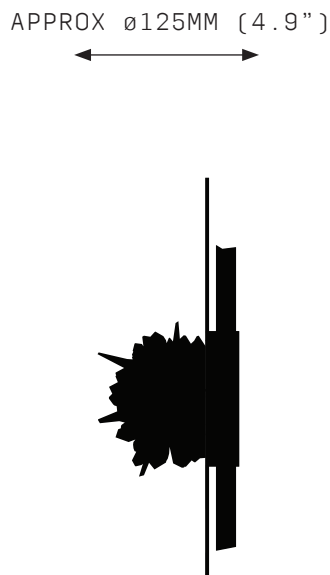

# SUGAR BOMB TWIN SCONCE

Quartz crystal imitates its sweet crystal-twin in the bijou SUGAR BOMB.

SUGAR BOMB radiates warm light through cracks and crevices, illuminating the delicate beauty of natural quartz crystal.

# SUGAR BOMB TWIN SCONCE

FRONT VIEW

SIDE VIEW

## SPECIFICATIONS

Ordering Code:  
SB.W, QS

Lamp:  
G9 110V LED 4.5W 3000K  
G9 240V LED 4W 2700K

Lumens:  
500 / 800 LM

Voltage:  
110 / 240 V

Watts:  
8 / 9 W

Weight:  
Approx. 6.5 kg