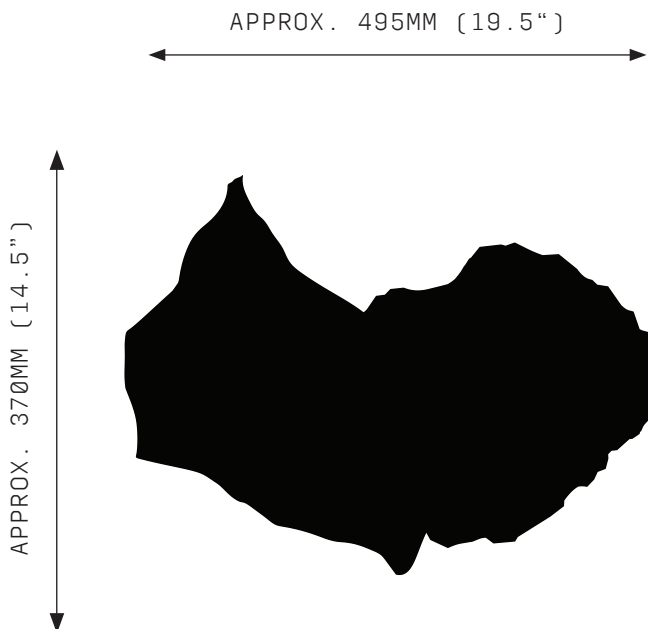

# SUGAR BOMB TWIN SCONCE

FRONT VIEW

SIDE VIEW

## SPECIFICATIONS

Ordering Code:  
SB.W, QS

Lamp:  
G9 110V LED 4.5W 3000K  
G9 240V LED 4W 2700K

Lumens:  
500 / 800 LM

Voltage:  
110 / 240 V

Watts:  
8 / 9 W

Weight:  
Approx. 6.5 kg