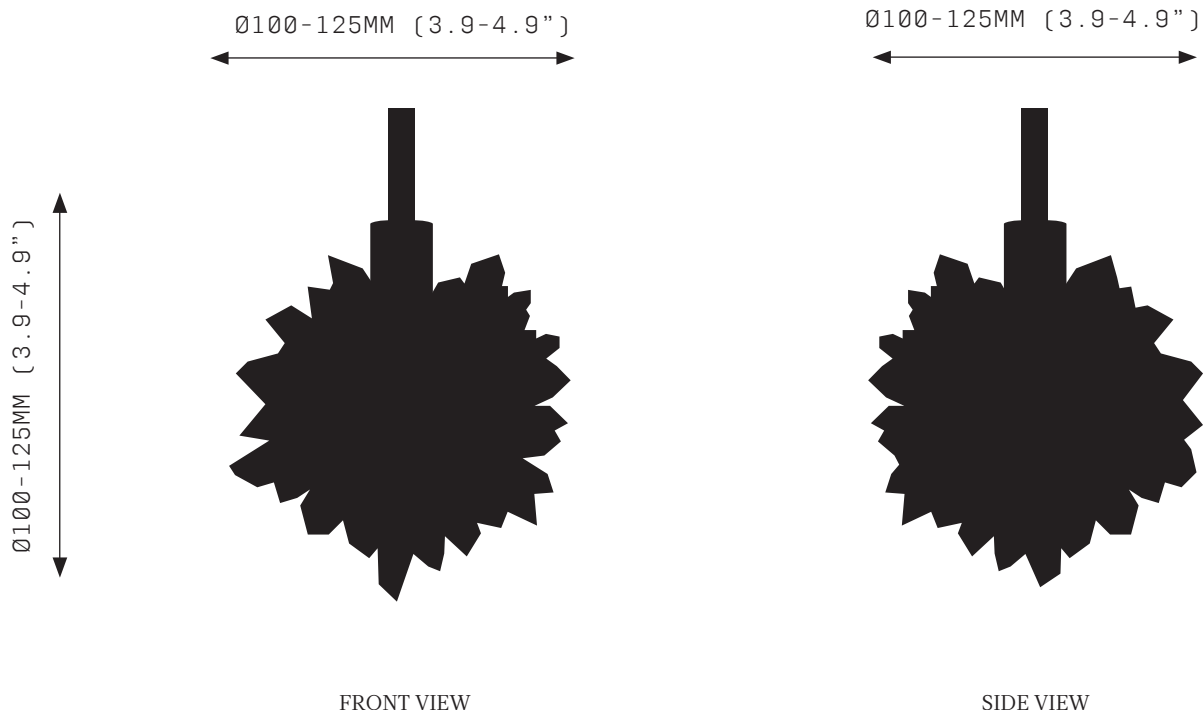

SUGAR BOMB

SPECIFICATIONS

Ordering Code:
SB.P.S

Lamp:
G9 110V LED 4.5W 3000K
G9 240V LED 4W 2700K

Lumens:
250 / 400 lm

Voltage:
110 / 240 V

Watts:
4 / 4.5 W

Weight:
Approx. 2 kg*
*Exclusive of canopy

Suspension:
ROD Vertical Rod

Canopy: *
RFS Round Flush Small
RFM Round Flush Medium
RSM Round Surface Medium
*Refer to Canopy Specification Guide

WARRANTY

3 Years Fixture
3 Years Power Supply Unit
3 Years LED