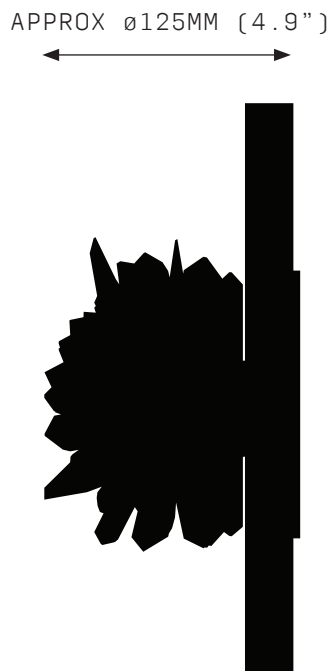

# SUGAR BOMB SCONCE W/ QUARTZ SLICE

Quartz crystal imitates its sweet crystal-twin in the bijou SUGAR BOMB.

SUGAR BOMB radiates warm light through cracks and crevices, illuminating the delicate beauty of natural quartz crystal.

# SUGAR BOMB SCONCE W/ QUARTZ SLICE

FRONT VIEW

SIDE VIEW

## SPECIFICATIONS

Ordering Code:  
SB.W,QS

Lamp:  
G9 110V LED 4.5W 3000K  
G9 240V LED 4W 2700K

Lumens:  
250 / 400 LM

Voltage:  
110 / 240 V

Watts:  
4 / 4.5 W

Weight:  
Approx. 4.5 kg