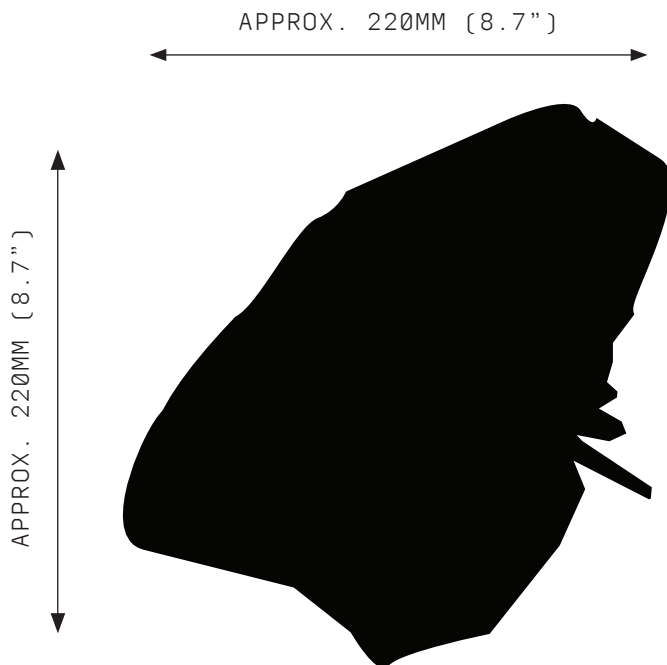

# SUGAR BOMB SCONCE W/ QUARTZ SLICE

FRONT VIEW

SIDE VIEW

## SPECIFICATIONS

Ordering Code:  
SB.W,QS

Lamp:  
G9 110V LED 4.5W 3000K  
G9 240V LED 4W 2700K

Lumens:  
250 / 400 LM

Voltage:  
110 / 240 V

Watts:  
4 / 4.5 W

Weight:  
Approx. 4.5 kg