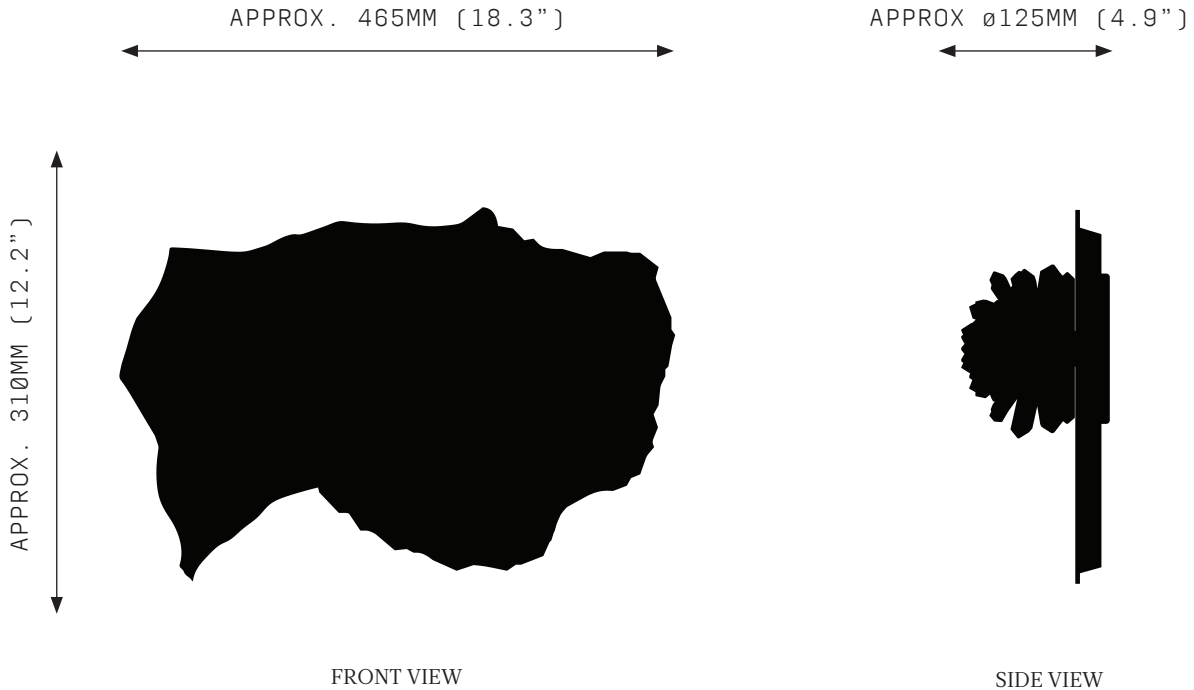

## SPECIFICATIONS

Ordering Code:  
SB.W

Lamp:  
G9 110V LED 4.5W 3000K  
G9 240V LED 4W 2700K

Lumens:  
250 / 400 LM

Voltage:  
110 / 240 V

Watts:  
4 / 4.5 W

Weight:  
Approx. 4.5 kg