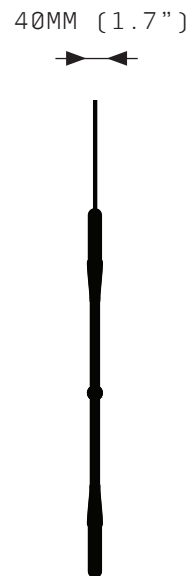

SIMPLE Z

SIMPLE SERIES illustrates that often, less is enough.

Emphasising the beauty and grace within the slightest of gestures, SIMPLE SERIES transforms minimal points and lines into glowing structures.

In SIMPLE Z four glass tubes cap the ends of a transversal structure.

SIMPLE Z

FRONT VIEW

SIDE VIEW

SPECIFICATIONS

Ordering Code:
S.Z.P

Lamp:
T.T.110* G9 110V LED 4.5W 3000K
T.T.240* G9 240V LED 4W 2700K
BAN.110† E26 110V LED 4W 2200K
BAN.240† E27 240V LED 4W 2200K
*Frosted Test Tube lamp cover
†Banana Globe

Lumens:
1000 - 1600 lm

Voltage:
110 / 240 V

Watts:
16 - 18 W

Weight:
Approx. 4.5 kg*
*Exclusive of canopy

Exclusions:
User interface, Dimmer unit

PRODUCT OPTIONS

Finishes:
AB Aged Brass
HRB Hand Rubbed Brass
DB Dark Bronze
MP Mottled Patina
PB Polished Brass
CR Chrome
SN Satin Nickel
24K 24K Gold

Suspension:
Rod Vertical Rod

Canopy:*
RFS Round Flush Small
RFM Round Flush Medium
RSM Round Surface Medium
*Refer to Canopy Specification Guide

WARRANTY

3 Years Fixture

Simple Positive Pendant is a solid fixture that will require very little maintenance over the years.