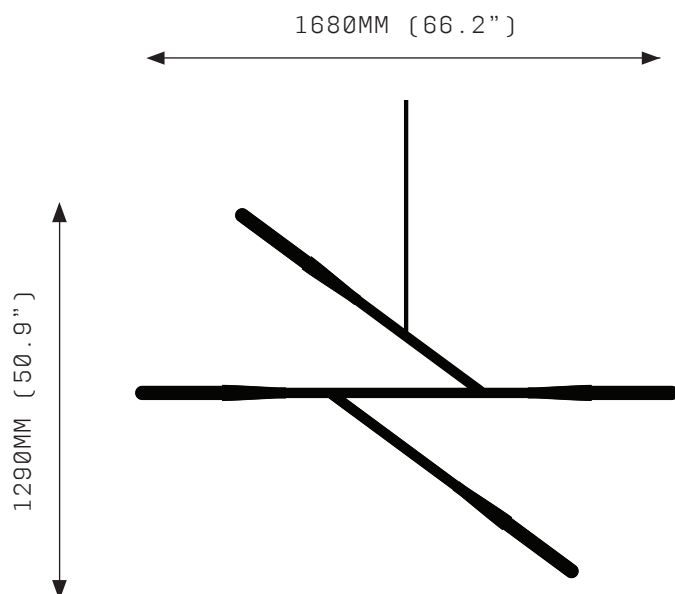

In SIMPLE Z four glass tubes cap the ends of a transversal structure.

SIMPLE Z

FRONT VIEW

SIDE VIEW

SPECIFICATIONS

Ordering Code:
S.Z.P

Lamp:
T.T.110* G9 110V LED 4.5W 3000K
T.T.240* G9 240V LED 4W 2700K
BAN.110† E26 110V LED 4W 2200K
BAN.240† E27 240V LED 4W 2200K
*Frosted Test Tube lamp cover
†Banana Globe

Lumens:
1000 - 1600 lm

Voltage:
110 / 240 V

Watts:
16 - 18 W

Weight:
Approx. 4.5 kg*
*Exclusive of canopy

Exclusions:
User interface, Dimmer unit

PRODUCT OPTIONS

Finishes:
AB Aged Brass
HRB Hand Rubbed Brass
DB Dark Bronze
MP Mottled Patina
PB Polished Brass
CR Chrome
SN Satin Nickel
24K 24K Gold

Suspension:
Rod Vertical Rod

Canopy:*
RFS Round Flush Small
RFM Round Flush Medium
RSM Round Surface Medium
*Refer to Canopy Specification Guide

WARRANTY

3 Years Fixture

Simple Positive Pendant is a solid fixture that will require very little maintenance over the years.