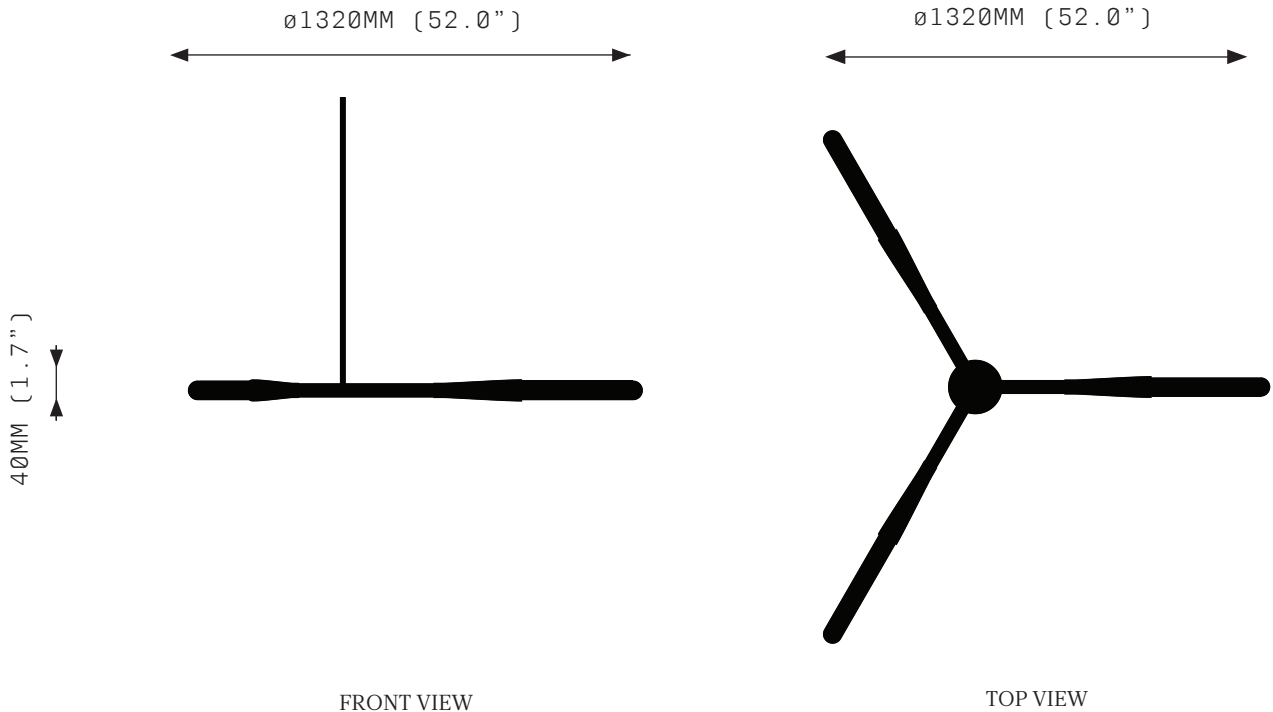

In SIMPLE Y three glass tubes meet at equilateral points.

SIMPLE Y

SPECIFICATIONS

Ordering Code:
S.Y.P

Lamp:
T.T.110* G9 110V LED 4.5W 3000K
T.T.240* G9 240V LED 4W 2700K
BAN.110† E26 110V LED 4W 2200K
BAN.240† E27 240V LED 4W 2200K
*Frosted Test Tube lamp cover
†Banana Globe

Lumens:
750 - 1200 lm

Voltage:
110 / 240 V

Watts:
12 - 14 W

Weight:
Approx. 3 kg*
*Exclusive of canopy

Exclusions:
User interface, Dimmer unit

PRODUCT OPTIONS

Finishes:
AB Aged Brass
HRB Hand Rubbed Brass
DB Dark Bronze
MP Mottled Patina
PB Polished Brass
CR Chrome
SN Satin Nickel
24K 24K Gold

Suspension:
Rod Vertical Rod

Canopy:*
RFS Round Flush Small
RFM Round Flush Medium
RSM Round Surface Medium
*Refer to Canopy Specification Guide

WARRANTY

3 Years Fixture

Simple Positive Pendant is a solid fixture that will require very little maintenance over the years. If your Simple Positive Pendant is treated with care, it will shine brightly for many years to come.