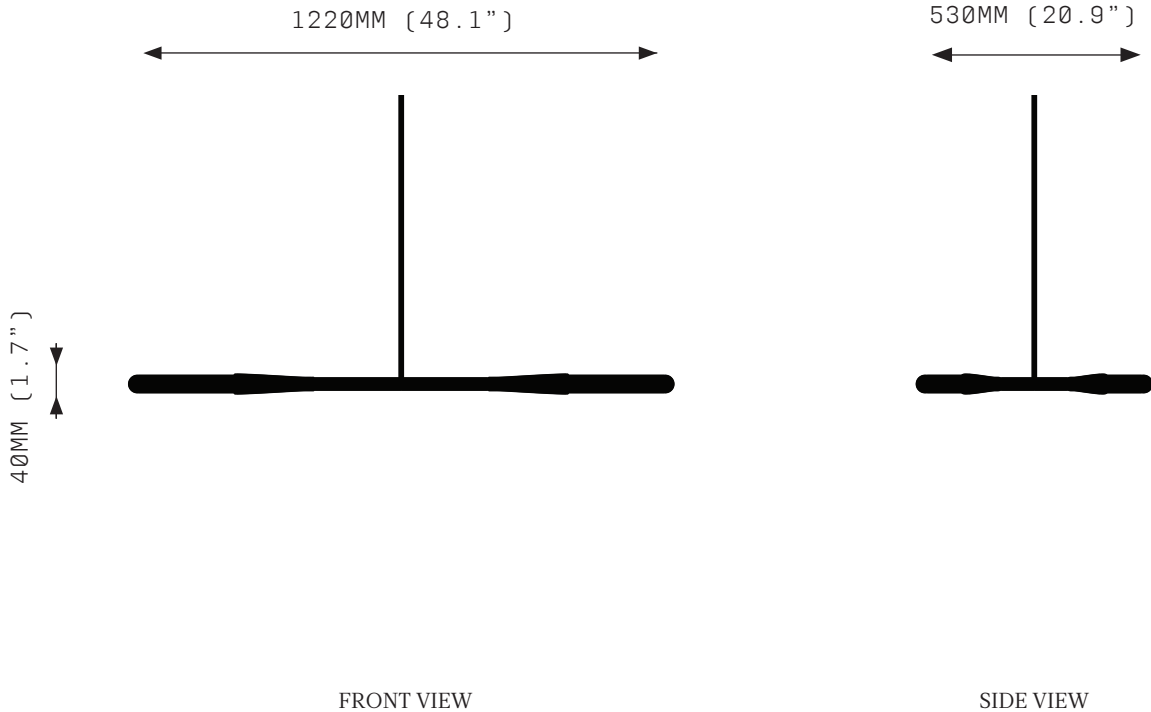

In SIMPLE X four offset glass tubes cross at an obtuse angle.

SIMPLE X

FRONT VIEW

SIDE VIEW

SPECIFICATIONS

Ordering Code:
S.X.P

Lamp:
T.T.110* G9 110V LED 4.5W 3000K
T.T.240* G9 240V LED 4W 2700K
BAN.110† E26 110V LED 4W 2200K
BAN.240† E27 240V LED 4W 2200K
*Frosted Test Tube lamp cover
†Banana Globe

Lumens:
1000 - 1600 lm

Voltage:
110 / 240 V

Watts:
16 - 18 W

Weight:
Approx. 4 kg*
*Exclusive of canopy

Exclusions:
User interface, Dimmer unit

PRODUCT OPTIONS

Finishes:
AB Aged Brass
HRB Hand Rubbed Brass
DB Dark Bronze
MP Mottled Patina
PB Polished Brass
CR Chrome
SN Satin Nickel
24K 24K Gold

Suspension:
Rod Vertical Rod

Canopy:*
RFS Round Flush Small
RFM Round Flush Medium
RSM Round Surface Medium
*Refer to Canopy Specification Guide

WARRANTY

3 Years Fixture

Simple Positive Pendant is a solid fixture that will require very little maintenance over the years. If your Simple Positive Pendant is treated with care, it will shine brightly for many years to come.