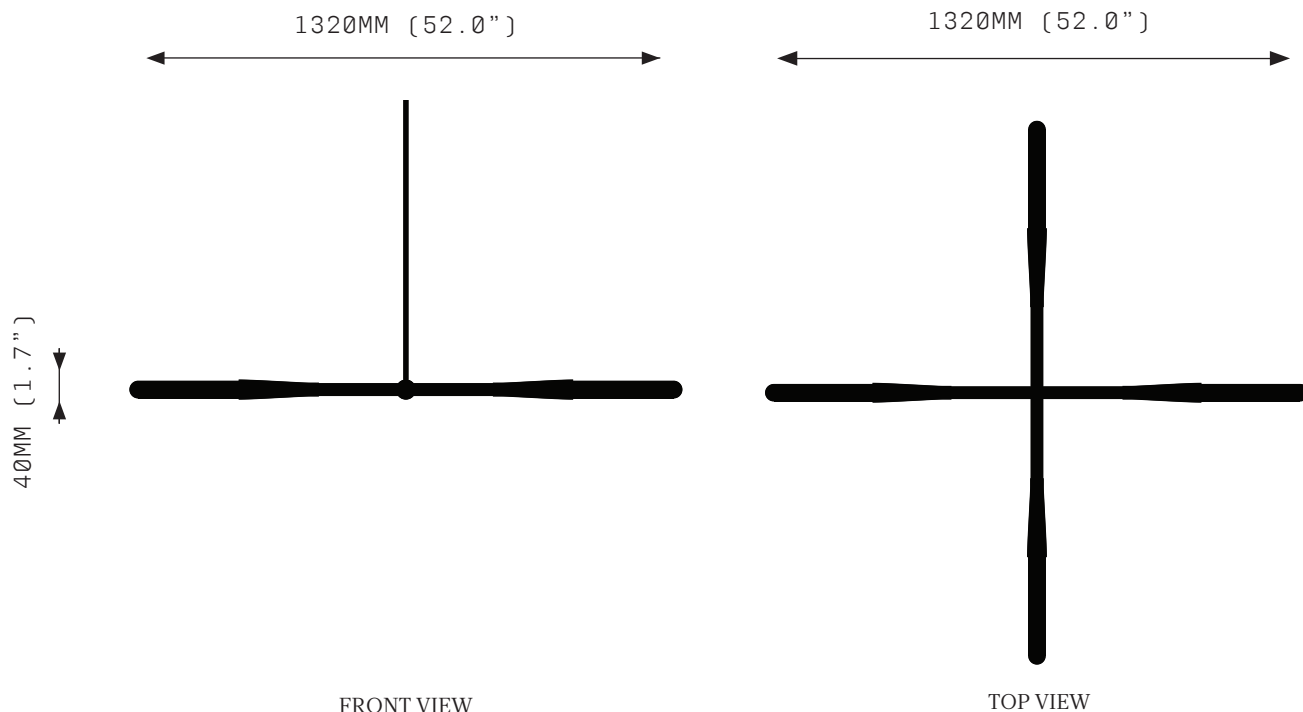

In SIMPLE POSITIVE four equally spaced glass tubes point outwards like a compass.

SIMPLE POSITIVE

SPECIFICATIONS

Ordering Code:
S.P.P

Lamp:
T.T.110* G9 110V LED 4.5W 3000K
T.T.240* G9 240V LED 4W 2700K
BAN.110† E26 110V LED 4W 2200K
BAN.240† E27 240V LED 4W 2200K
*Frosted Test Tube lamp cover
†Banana Globe

Lumens:
1000 - 1600 lm

Voltage:
110 / 240 V

Watts:
16 - 18 W

Weight:
Approx. 4 kg*
*Exclusive of canopy

Exclusions:
User interface, Dimmer unit

PRODUCT OPTIONS

Finishes:
AB Aged Brass
HRB Hand Rubbed Brass
DB Dark Bronze
MP Mottled Patina
PB Polished Brass
CR Chrome
SN Satin Nickel
24K 24K Gold

Suspension:
Rod Vertical Rod

Canopy:*
RFS Round Flush Small
RFM Round Flush Medium
RSM Round Surface Medium
*Refer to Canopy Specification Guide

WARRANTY

3 Years Fixture

Simple Positive Pendant is a solid fixture that will require very little maintenance over the years.