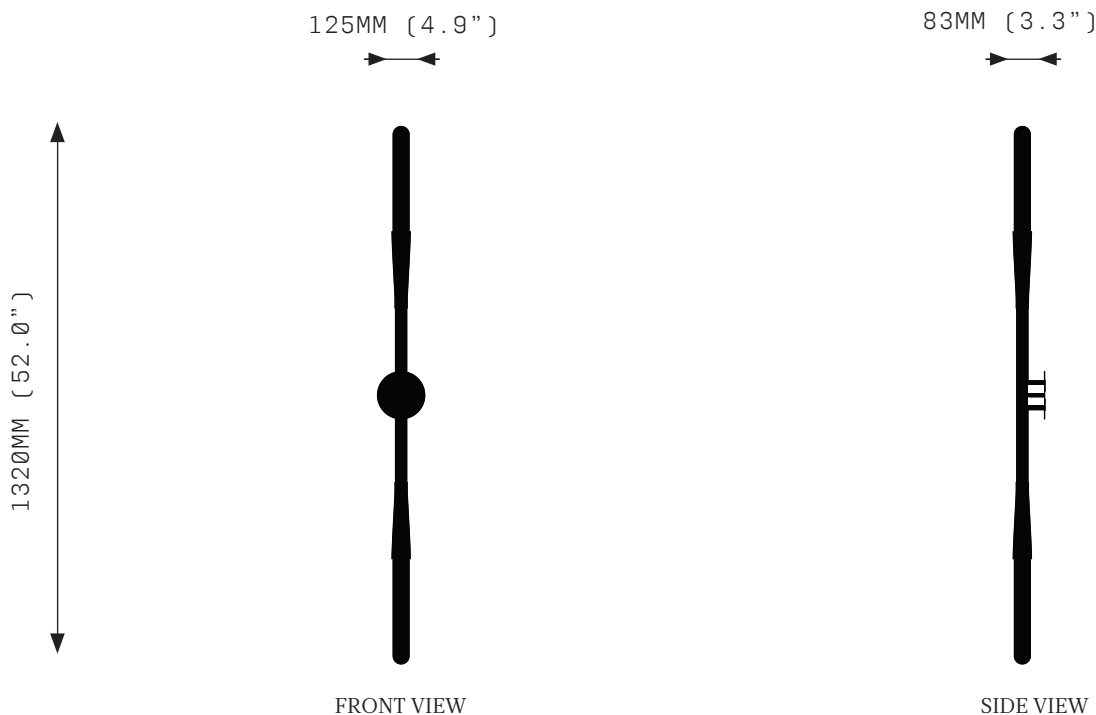

SIMPLE NEGATIVE – SCONCE

SIMPLE SERIES illustrates that often, less is enough.

Emphasising the beauty and grace within the slightest of gestures, SIMPLE SERIES transforms minimal points and lines into glowing structures.

In SIMPLE NEGATIVE twin glass tubes at opposite ends create a single solid line.

SIMPLE NEGATIVE SCONCE

SPECIFICATIONS

Ordering Code:
S.N.W

Lamp:
T.T.110* G9 110V LED 4.5W 3000K
T.T.240* G9 240V LED 4W 2700K
BAN.110† E26 110V LED 4W 2200K
BAN.240† E27 240V LED 4W 2200K
*Frosted Test Tube lamp cover
†Banana Globe

Lumens:
500 - 800 lm

Voltage:
110 / 240 V

Watts:
8 - 9 W

Weight:
Approx. 2 kg

Exclusions:
User interface, Dimmer unit

PRODUCT OPTIONS

Finishes:
AB Aged Brass
HRB Hand Rubbed Brass
DB Dark Bronze
MP Mottled Patina
PB Polished Brass
CR Chrome
SN Satin Nickel
24K 24K Gold