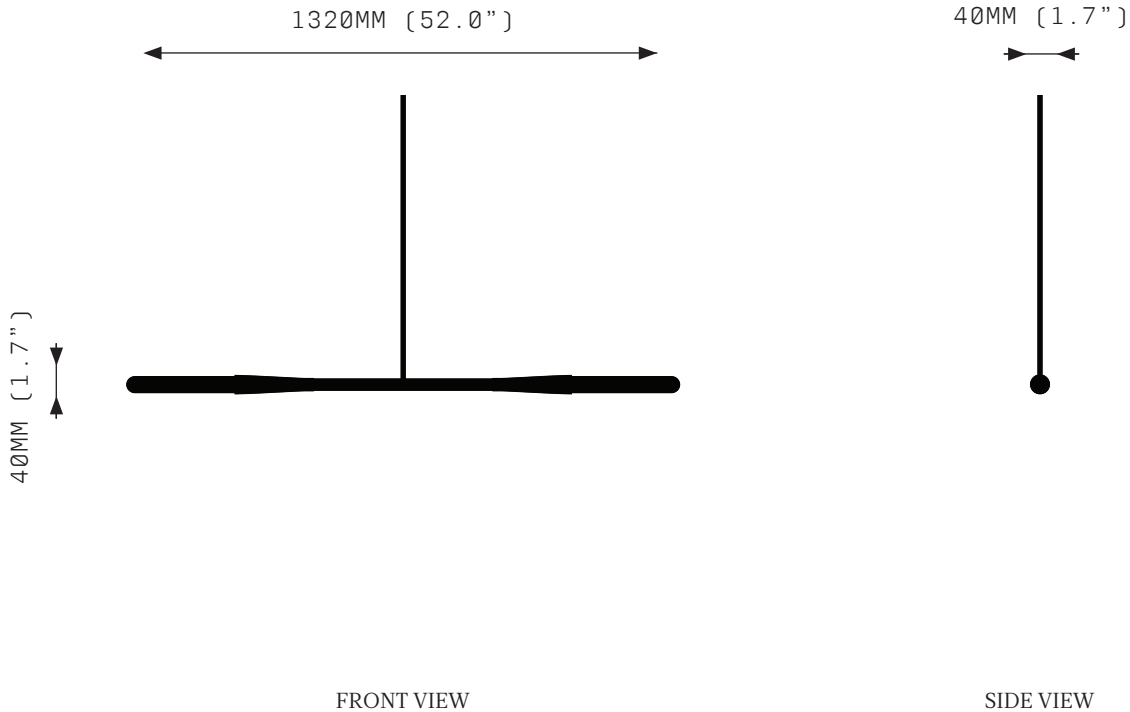

SIMPLE NEGATIVE PENDANT

SIMPLE SERIES illustrates that often, less is enough.

Emphasising the beauty and grace within the slightest of gestures, SIMPLE SERIES transforms minimal points and lines into glowing structures.

In SIMPLE NEGATIVE twin glass tubes at opposite ends create a single solid line.

SIMPLE NEGATIVE PENDANT

SPECIFICATIONS

Ordering Code:
S.N.P

Lamp:
T.T.110* G9 110V LED 4.5W 3000K
T.T.240* G9 240V LED 4W 2700K
BAN.110† E26 110V LED 4W 2200K
BAN.240† E27 240V LED 4W 2200K
*Frosted Test Tube lamp cover
†Banana Globe

Lumens:
500 - 800 lm

Voltage:
110 / 240 V

Watts:
8 - 9 W

Weight:
Approx. 2 kg*
*Exclusive of canopy

Exclusions:
User interface, Dimmer unit

PRODUCT OPTIONS

Finishes:
AB Aged Brass
HRB Hand Rubbed Brass
DB Dark Bronze
MP Mottled Patina
PB Polished Brass
CR Chrome
SN Satin Nickel
24K 24K Gold

Suspension:
Rod Vertical Rod

Canopy:*
RFS Round Flush Small
RFM Round Flush Medium
RSM Round Surface Medium
*Refer to Canopy Specification Guide

WARRANTY

3 Years Fixture

Simple Positive Pendant is a solid fixture that will require very little maintenance over the years. If your Simple Positive Pendant is treated with care, it will shine brightly for many years to come.