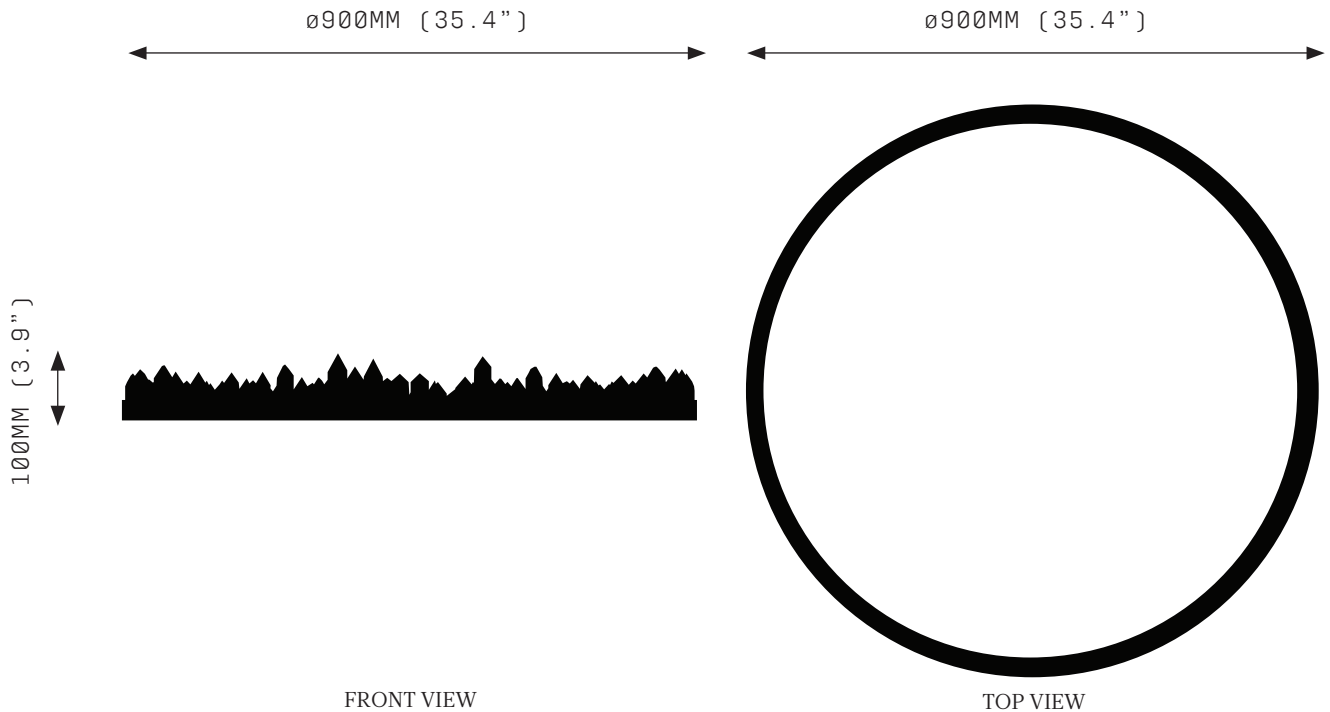

PROMETHEUS I 900

Prometheus stole fire from the Gods of Mt Olympus and gave it to humankind. More than the means for survival- light and technology, Prometheus' gift represented creative potential. The spark of creation, previously limited to the Gods, gave mortals the power to dream, to create, to imagine and challenge.

PROMETHEUS I is an ascending blaze of crystal quartz, venerating its namesake in a ring of flame. PROMETHEUS I embodies the Christopher Boots rough-luxe aesthetic and is considered a contemporary classic.

PROMETHEUS I 900

SPECIFICATIONS

Ordering Code:
P1.900

Lamp:
24V LED WW 2700K

Lumens:
4748 lm

Voltage:
24V DC

Watts:
54W

Weight:
Approx. 14 kg*
*Exclusive of canopy