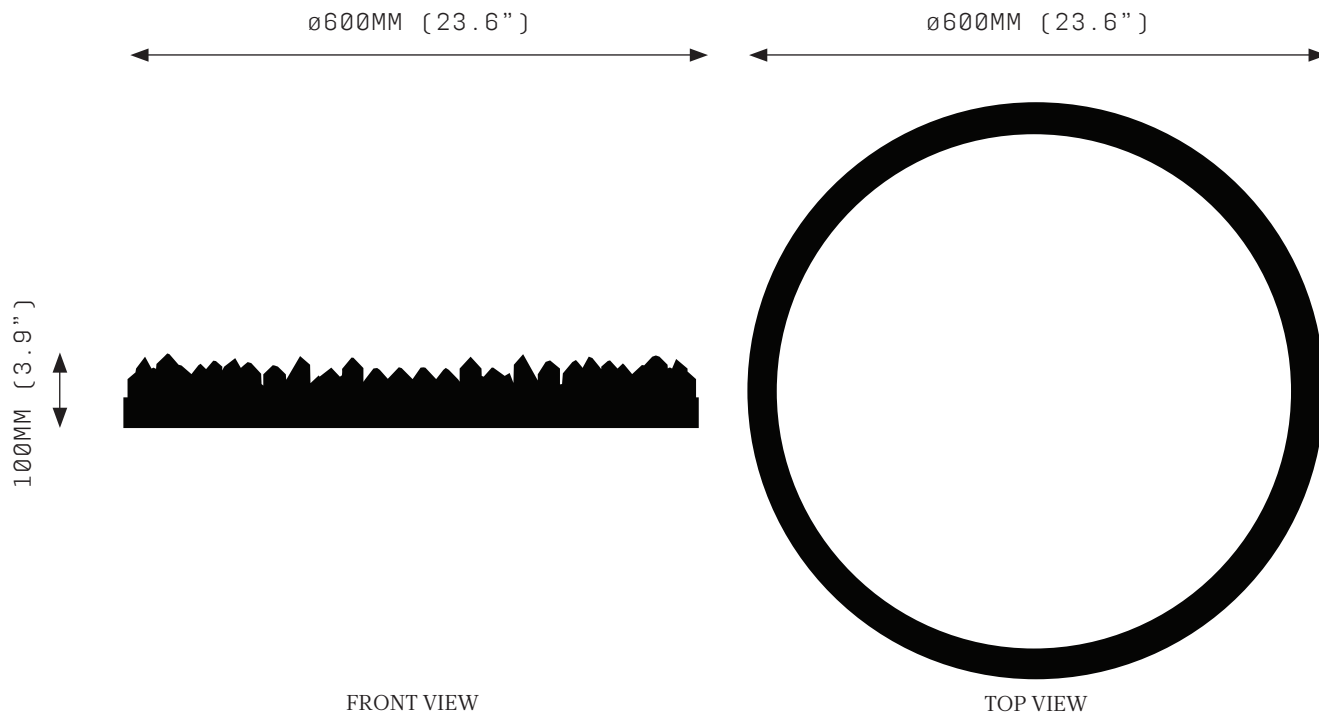

PROMETHEUS I 600

Prometheus stole fire from the Gods of Mt Olympus and gave it to humankind. More than the means for survival- light and technology, Prometheus' gift represented creative potential. The spark of creation, previously limited to the Gods, gave mortals the power to dream, to create, to imagine and challenge.

PROMETHEUS I is an ascending blaze of crystal quartz, venerating its namesake in a ring of flame. PROMETHEUS I embodies the Christopher Boots rough-luxe aesthetic and is considered a contemporary classic.

PROMETHEUS I 600

SPECIFICATIONS

Ordering Code:
P1.600

Lamp:
24V LED WW 2700K

Lumens:
3165 lm

Voltage:
24V DC

Watts:
36W

Weight:
Approx. 9 kg*
*Exclusive of canopy