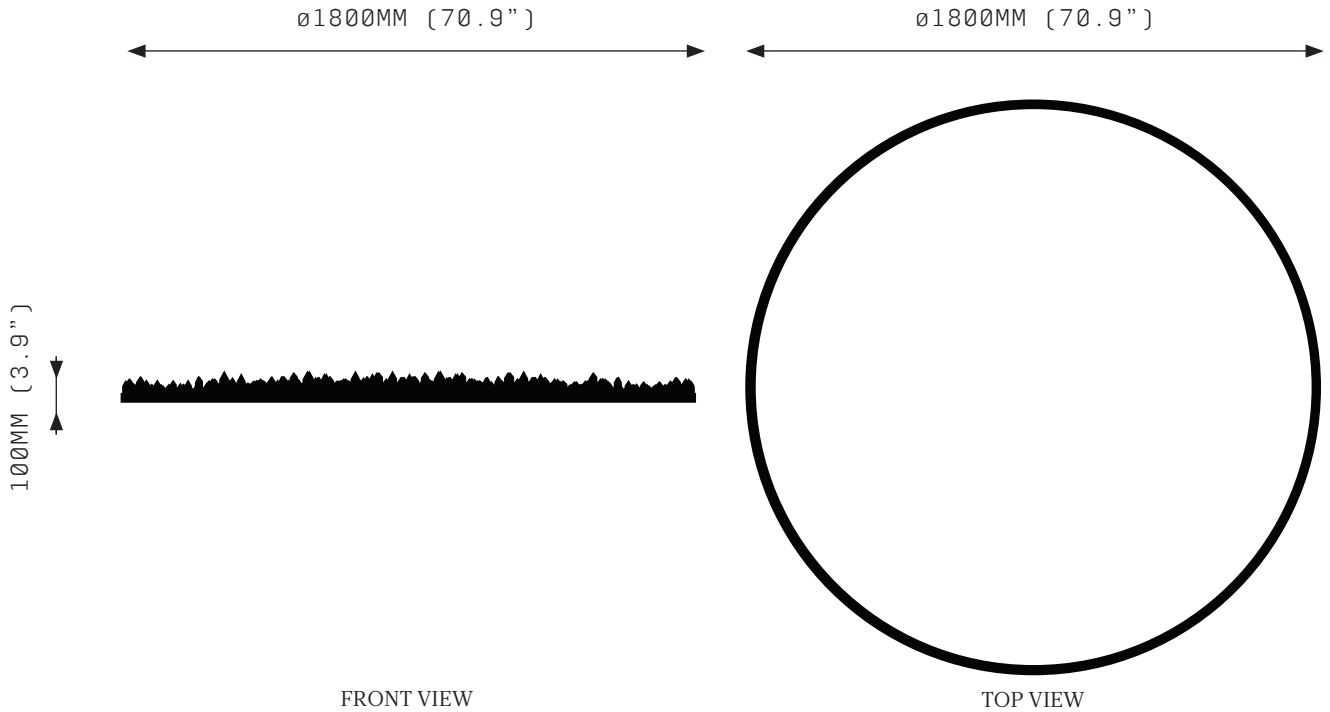

## SPECIFICATIONS

Ordering Code:  
P1.1800

Lamp:  
24V LED WW 2700K

Lumens:  
9495 lm

Voltage:  
24V DC

Watts:  
108W

Weight:  
Approx. 28 kg\*  
\*Exclusive of canopy

Inclusions:  
Power Supply Unit x 150W