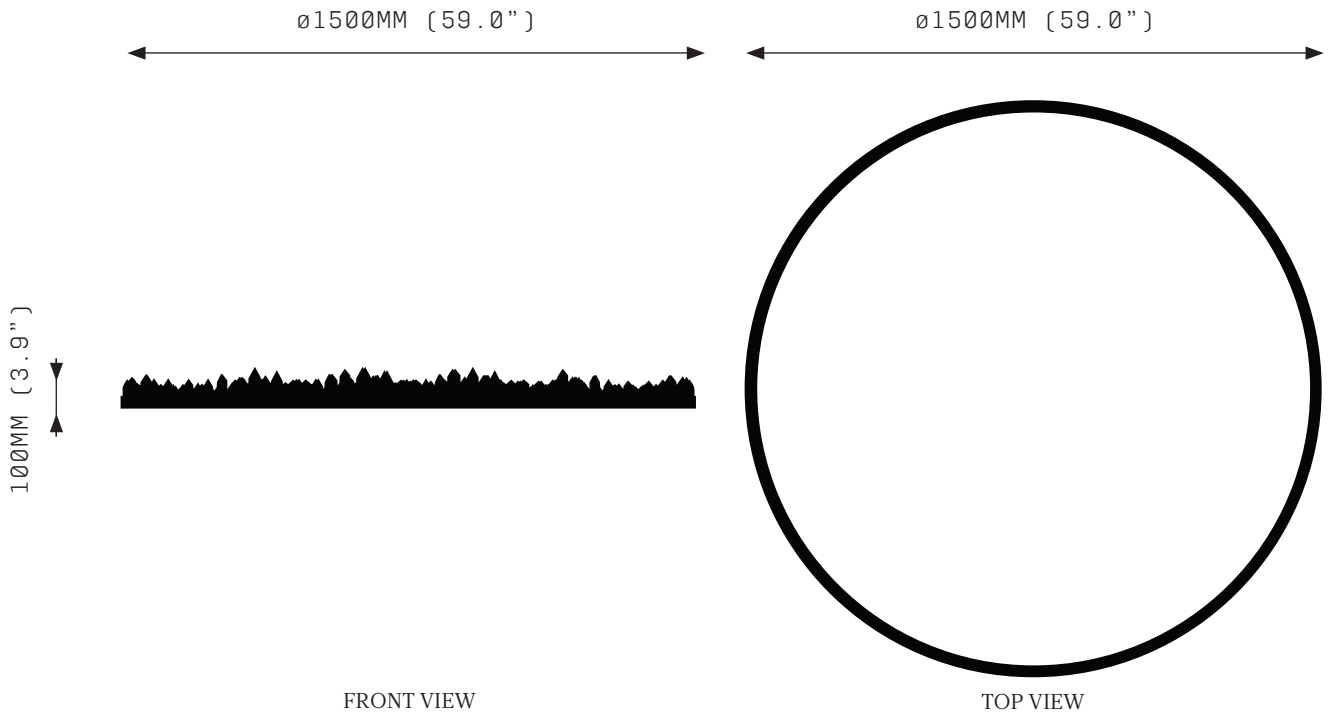

PROMETHEUS I is an ascending blaze of crystal quartz, venerating its namesake in a ring of flame. PROMETHEUS I embodies the Christopher Boots rough-luxe aesthetic and is considered a contemporary classic.

PROMETHEUS I 1500

SPECIFICATIONS

Ordering Code:
P1.1500

Lamp:
24V LED WW 2700K

Lumens:
7913 lm

Voltage:
24V DC

Watts:
90W

Weight:
Approx. 23 kg*
*Exclusive of canopy