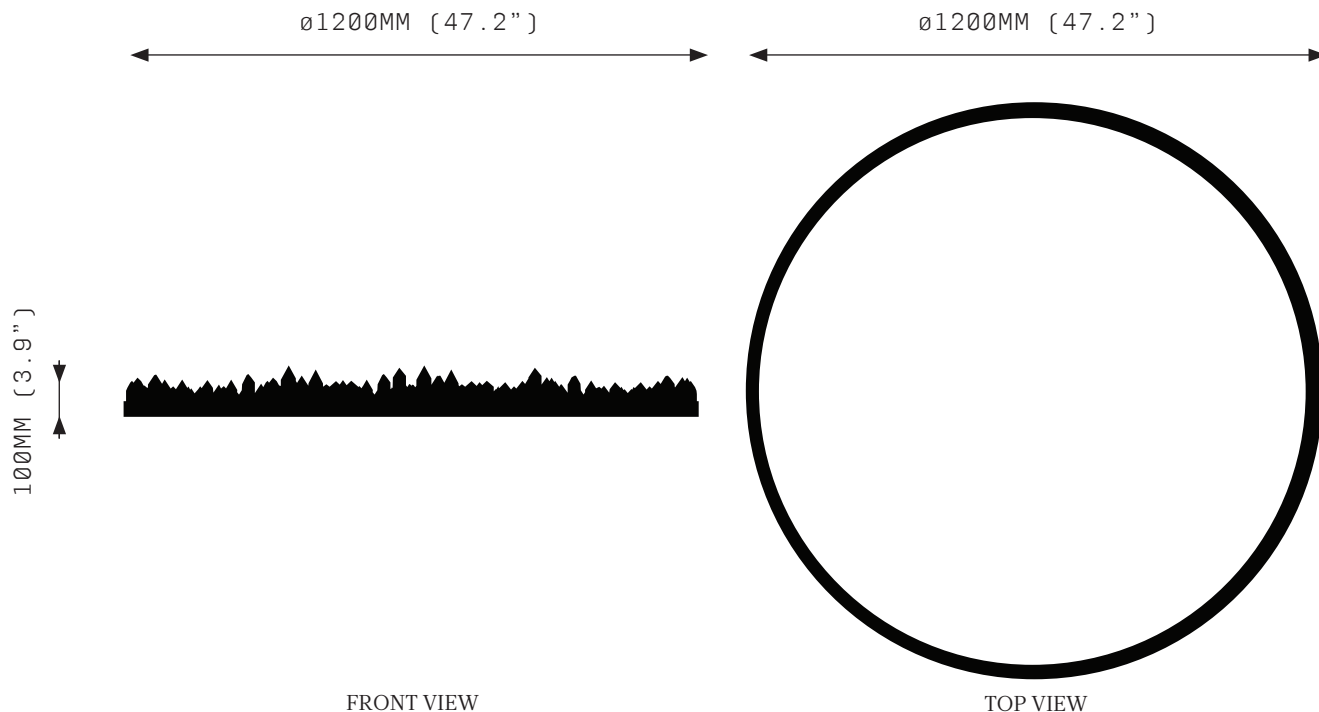

PROMETHEUS I 1200

Prometheus stole fire from the Gods of Mt Olympus and gave it to humankind. More than the means for survival- light and technology, Prometheus' gift represented creative potential. The spark of creation, previously limited to the Gods, gave mortals the power to dream, to create, to imagine and challenge.

PROMETHEUS I is an ascending blaze of crystal quartz, venerating its namesake in a ring of flame. PROMETHEUS I embodies the Christopher Boots rough-luxe aesthetic and is considered a contemporary classic.

PROMETHEUS I 1200

SPECIFICATIONS

Ordering Code:
P1.1200

Lamp:
24V LED WW 2700K

Lumens:
6330 lm

Voltage:
24V DC

Watts:
72W

Weight:
Approx. 19 kg*
*Exclusive of canopy