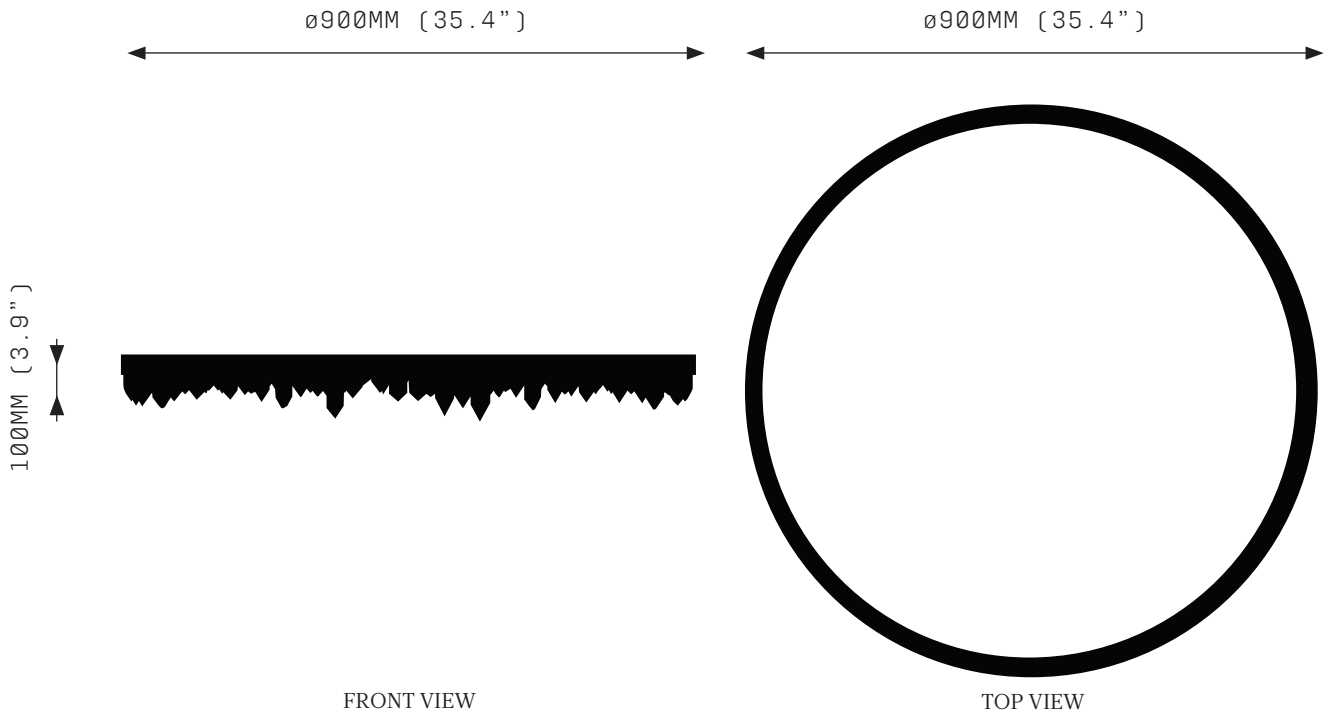

PROMETHEUS II 900

Prometheus stole fire from the Gods of Mt Olympus and gave it to humankind. More than the means for survival- light and technology, Prometheus' gift represented creative potential. The spark of creation, previously limited to the Gods, gave mortals the power to dream, to create, to imagine and challenge.

PROMETHEUS II is a descending blaze of crystal quartz, venerating its namesake in a ring of flame.

PROMETHEUS II 900

SPECIFICATIONS

Ordering Code:
P2.900

Lamp:
24V LED WW 2700K

Lumens:
4748 lm

Voltage:
24V DC

Watts:
54W

Weight:
Approx. 14 kg*
*Exclusive of canopy

Inclusions:
Power Supply Unit x 100W

Exclusions:
User interface, Dimmer unit

PRODUCT OPTIONS

Finishes:
 AB Aged Brass
 BB Brushed Brass
 HRB Hand Rubbed Brass
 DB Dark Bronze
 MP Mottled Patina
 BSS Brushed Stainless Steel*
 VER Verdigris
 PB Polished Brass
 PSS Polished Stainless Steel*
 CL Copper Leaf
 SL Silver Leaf
 GL Gold Leaf