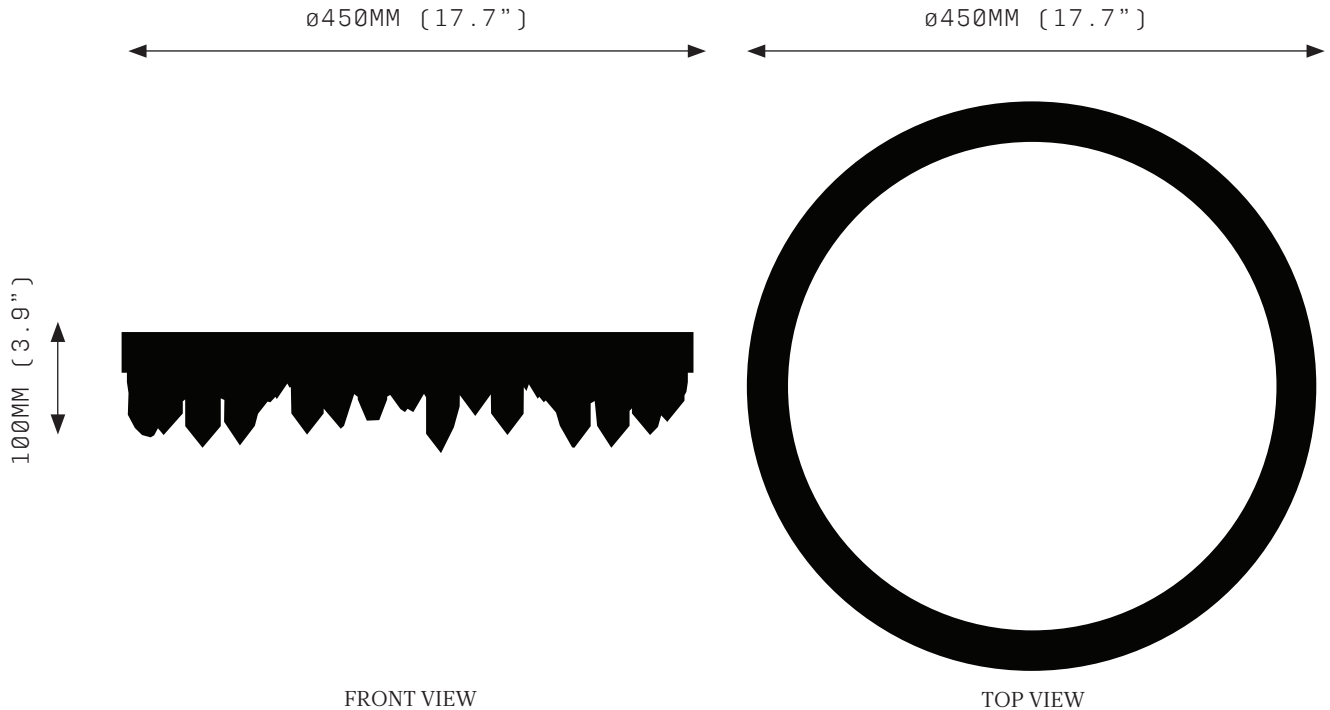

## SPECIFICATIONS

Ordering Code:  
P2.450

Lamp:  
24V LED WW 2700K

Lumens:  
2374 lm

Voltage:  
24V DC

Watts:  
27W

Weight:  
Approx. 7 kg\*  
\*Exclusive of canopy

Inclusions:  
Power Supply Unit x 60W