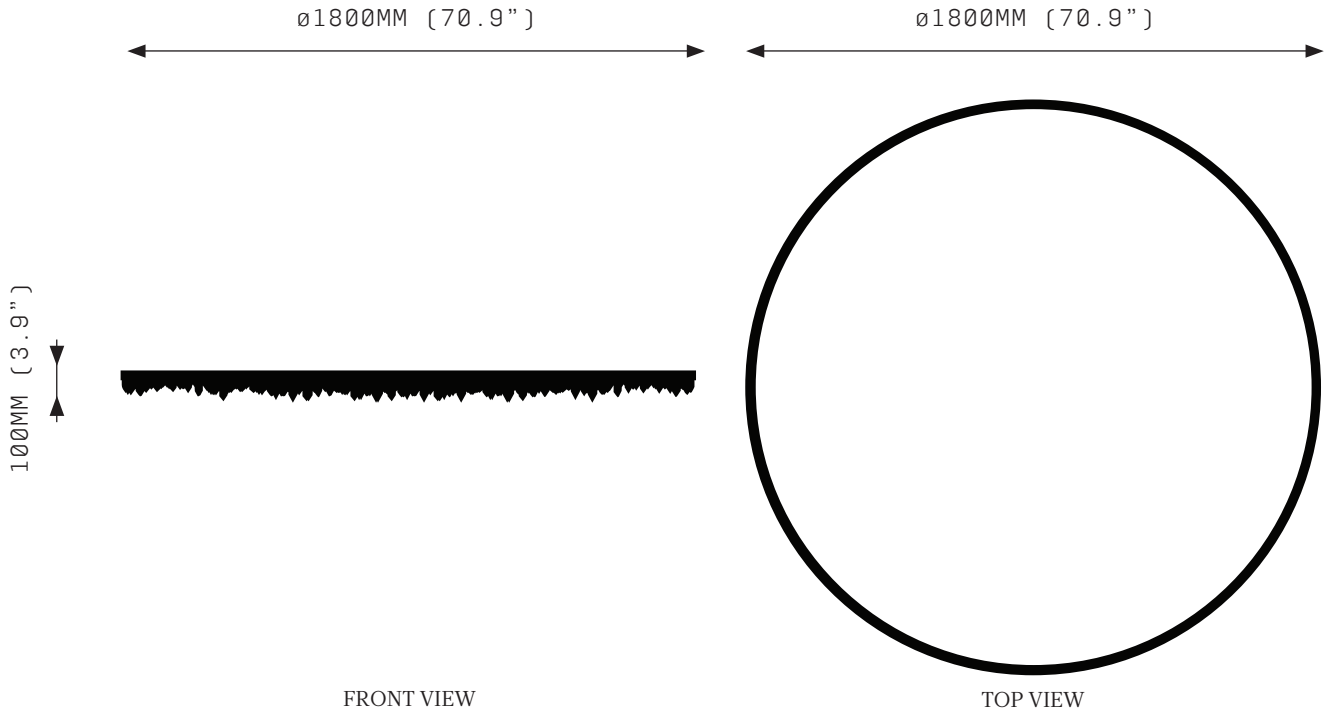

PROMETHEUS II is a descending blaze of crystal quartz, venerating its namesake in a ring of flame.

PROMETHEUS II 1800

SPECIFICATIONS

Ordering Code:
P2.1800

Lamp:
24V LED WW 2700K

Lumens:
9495 lm

Voltage:
24V DC

Watts:
108W

Weight:
Approx. 28 kg*
*Exclusive of canopy

Inclusions:
Power Supply Unit x 150W

Exclusions:
User interface, Dimmer unit

PRODUCT OPTIONS

Finishes:

AB Aged Brass
 BB Brushed Brass
 HRB Hand Rubbed Brass
 DB Dark Bronze
 MP Mottled Patina
 BSS Brushed Stainless Steel*
 VER Verdigris
 PB Polished Brass
 PSS Polished Stainless Steel*
 CL Copper Leaf
 SL Silver Leaf
 GL Gold Leaf