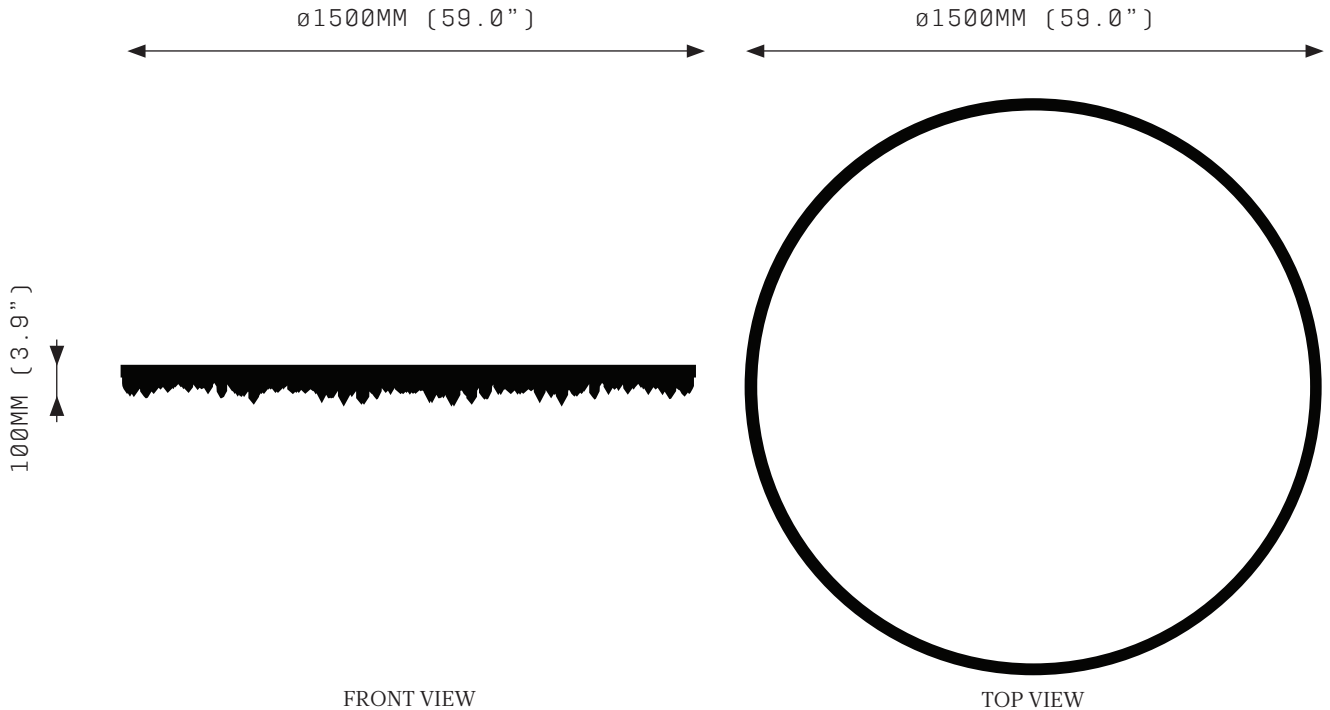

PROMETHEUS II is a descending blaze of crystal quartz, venerating its namesake in a ring of flame.

PROMETHEUS II 1500

SPECIFICATIONS

Ordering Code:
P2.1500

Lamp:
24V LED WW 2700K

Lumens:
7913 lm

Voltage:
24V DC

Watts:
90W

Weight:
Approx. 23 kg*
*Exclusive of canopy

Inclusions:
Power Supply Unit x 150W

Exclusions:
User interface, Dimmer unit

PRODUCT OPTIONS

Finishes:
 AB Aged Brass
 BB Brushed Brass
 HRB Hand Rubbed Brass
 DB Dark Bronze
 MP Mottled Patina
 BSS Brushed Stainless Steel*
 VER Verdigris
 PB Polished Brass
 PSS Polished Stainless Steel*
 CL Copper Leaf
 SL Silver Leaf
 GL Gold Leaf
 * Stainless Steel has a different profile.