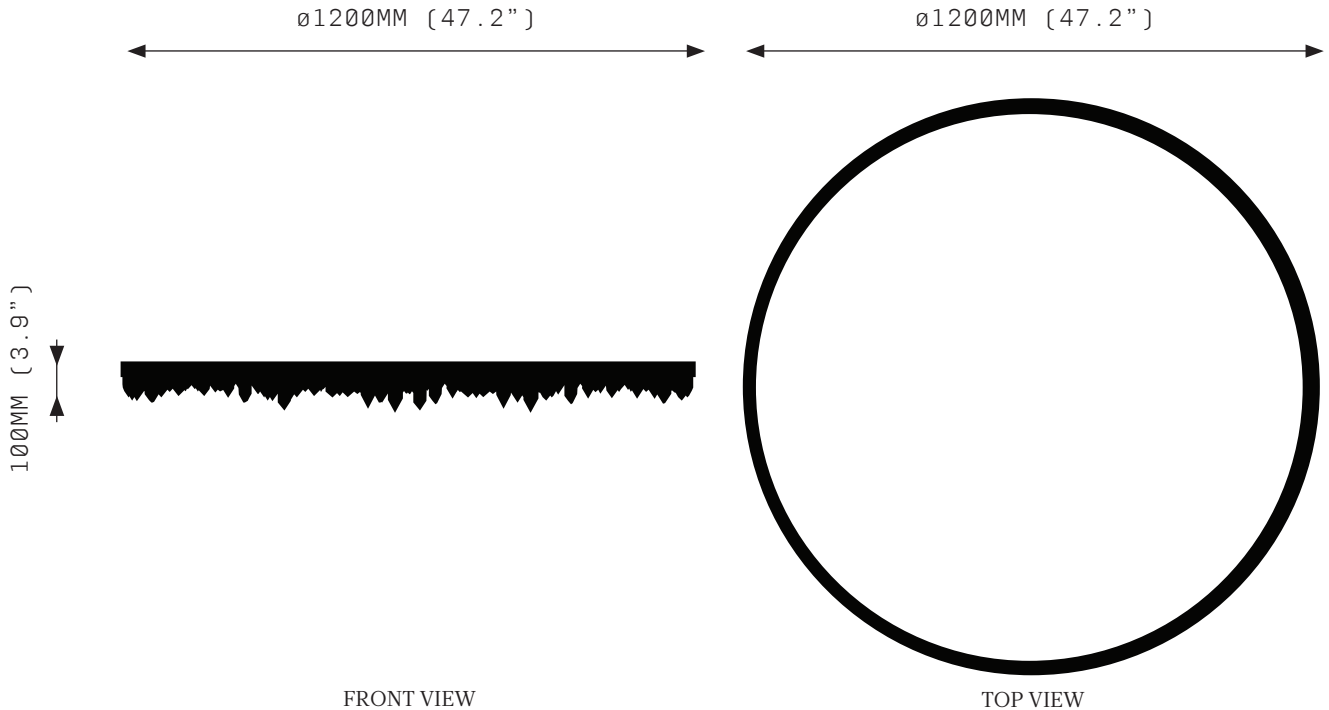

PROMETHEUS II is a descending blaze of crystal quartz, venerating its namesake in a ring of flame.

PROMETHEUS II 1200

SPECIFICATIONS

Ordering Code:
P2.1200

Lamp:
24V LED WW 2700K

Lumens:
6330 lm

Voltage:
24V DC

Watts:
72W

Weight:
Approx. 19 kg*
*Exclusive of canopy

Inclusions:
Power Supply Unit x 100W

Exclusions:
User interface, Dimmer unit

PRODUCT OPTIONS

Finishes:
 AB Aged Brass
 BB Brushed Brass
 HRB Hand Rubbed Brass
 DB Dark Bronze
 MP Mottled Patina
 BSS Brushed Stainless Steel*
 VER Verdigris
 PB Polished Brass
 PSS Polished Stainless Steel*
 CL Copper Leaf
 SL Silver Leaf
 GL Gold Leaf