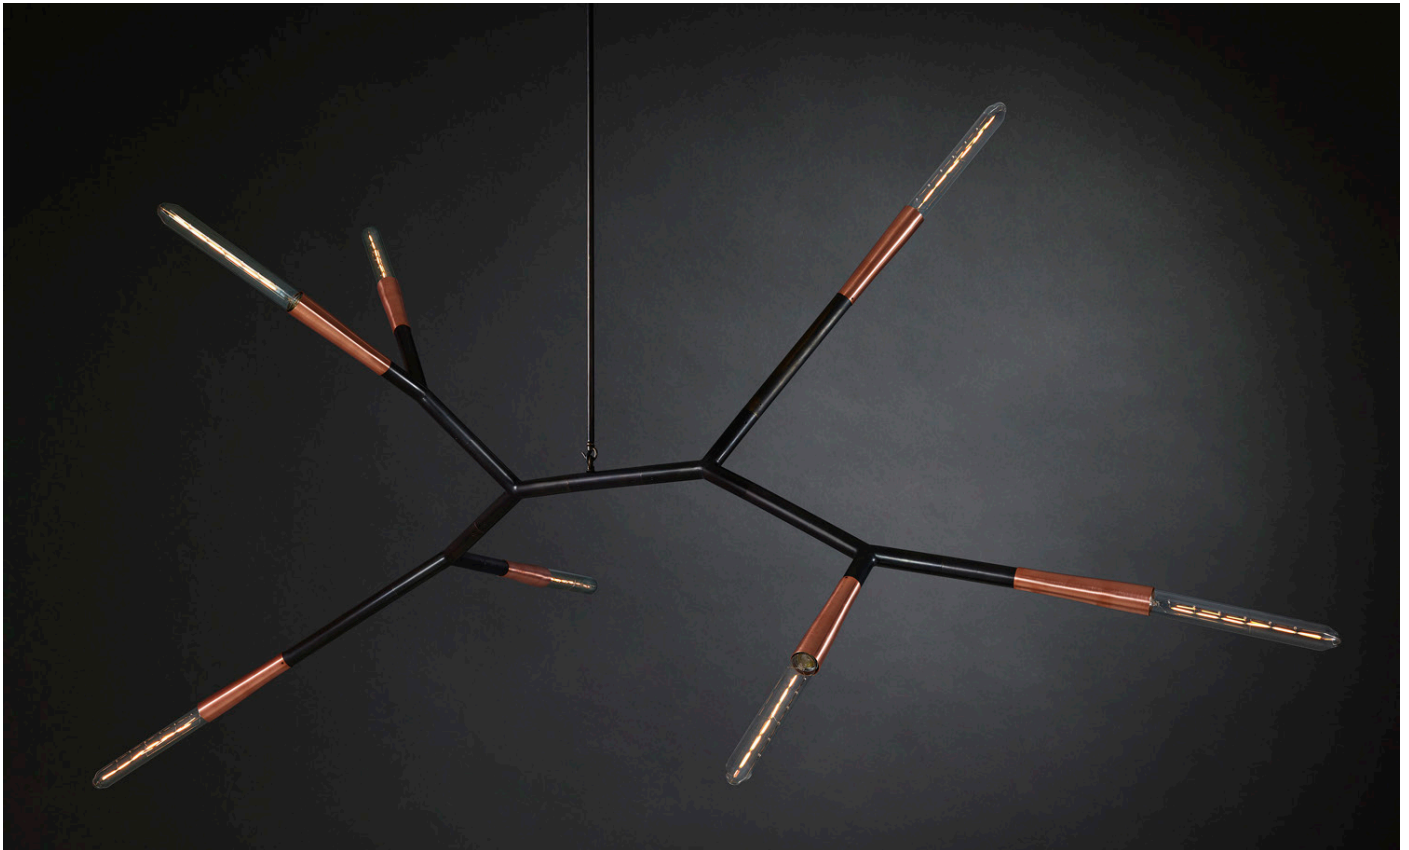

PHASMIDA NINE ARM

PHASMIDA comes from the Greek φάσμα “phasma”, meaning phantom or apparition and describes the momentary visibility of the unseen. Phasmida or Phasmatodea are an order of insects, commonly known as stick insects or walking sticks.

PHASMIDA draws inspiration from both phasma and Phasmatodea, linking the supernatural vision of the former with the arboreal form of the later in a highly versatile branching pendant.

PHASMIDA NINE ARM

FRONT VIEW

SIDE VIEW

SPECIFICATIONS

Ordering Code:
PHAS.9

Lamp:
T.T.110* G9 110V LED 4.5W 3000K
T.T.240* G9 240V LED 4W 2700K
BAN.110† E26 110V LED 4W 2200K
BAN.240† E27 240V LED 4W 2200K
*Frosted Test Tube lamp cover
†Banana Globe

Suspension: *
ROD Vertical Rod
*Contact us for alternatives

Canopy: *
RFS Round Flush Small
RFM Round Flush Medium
RFL Round Flush Large
RSM Round Surface Medium
RSL Round Surface Large
*Refer to Canopy Specification Guide