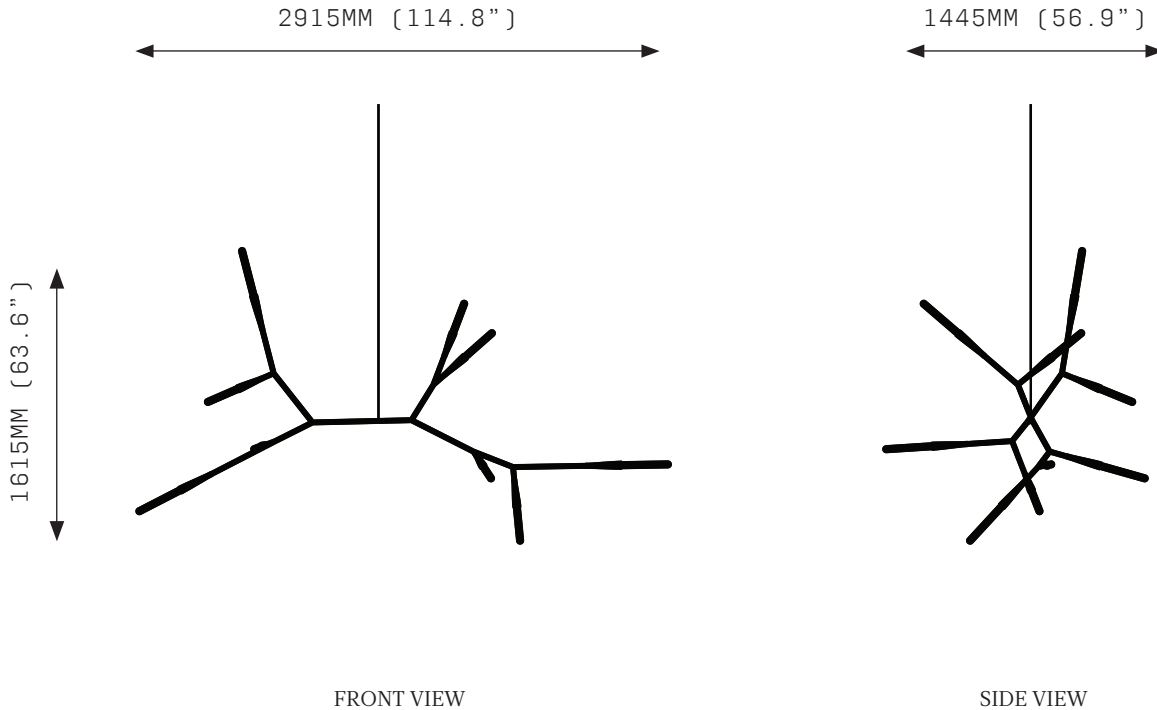

FRONT VIEW

SIDE VIEW

SPECIFICATIONS

Ordering Code:
PHAS.9

Lamp:
T.T.110* G9 110V LED 4.5W 3000K
T.T.240* G9 240V LED 4W 2700K
BAN.110† E26 110V LED 4W 2200K
BAN.240† E27 240V LED 4W 2200K
*Frosted Test Tube lamp cover
†Banana Globe

Lumens:
2250 - 3600 lm

Voltage:
110 / 240 V

Watts:
36 - 41 W

Weight:
Approx. 11 kg*
*Exclusive of canopy

Exclusions:
User Interface, Dimmer Unit

PRODUCT OPTIONS

Finishes:
AB Aged Brass
HRB Hand Rubbed Brass
DB Dark Bronze
MP Mottled Patina
VER Verdigris
PB Polished Brass
CP Copper
SN Satin Nickel
24K 24K Gold