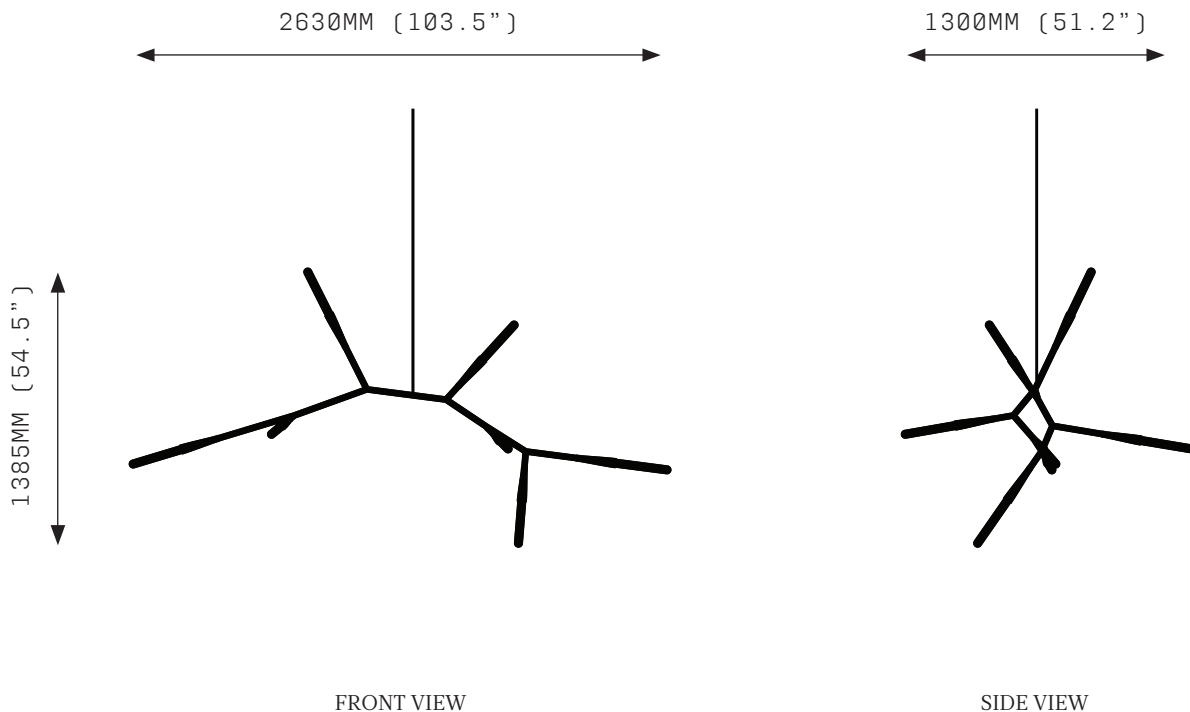

# PHASMIDA SEVEN ARM

FRONT VIEW

SIDE VIEW

## SPECIFICATIONS

Ordering Code:  
PHAS.7

Lamp:  
T.T.110\* G9 110V LED 4.5W 3000K  
T.T.240\* G9 240V LED 4W 2700K  
BAN.110† E26 110V LED 4W 2200K  
BAN.240† E27 240V LED 4W 2200K  
\*Frosted Test Tube lamp cover  
†Banana Globe

Lumens:  
1750 - 2800 lm

Voltage:  
110 / 240 V

Watts:  
28 - 32 W

Weight:  
Approx. 9 kg\*  
\*Exclusive of canopy

Exclusions:  
User Interface, Dimmer Unit

Canopy: \*  
RFS Round Flush Small  
RFM Round Flush Medium  
RFL Round Flush Large  
RSM Round Surface Medium  
RSL Round Surface Large  
\*Refer to Canopy Specification Guide