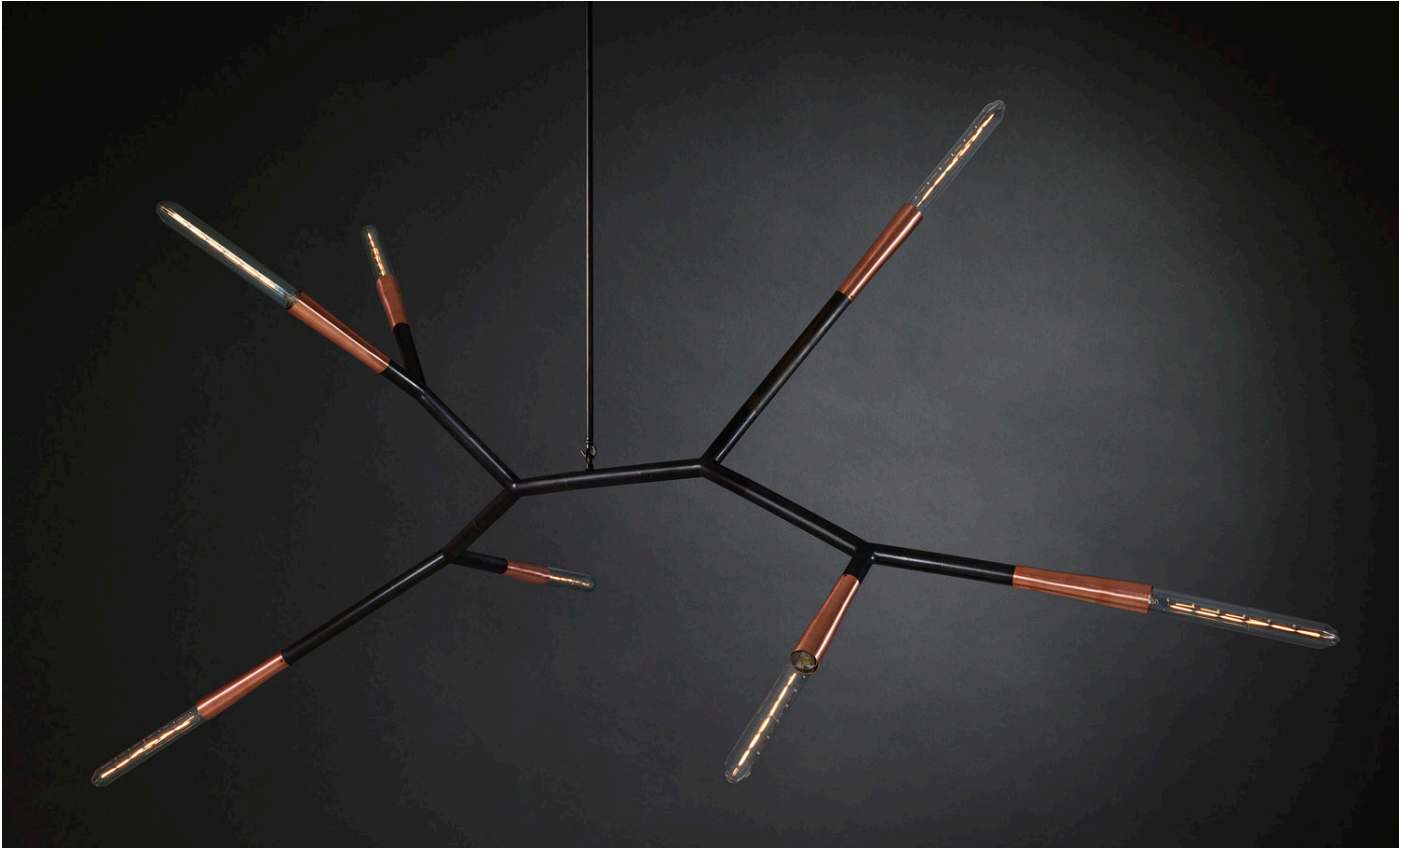

# PHASMIDA SEVEN ARM

PHASMIDA comes from the Greek φάσμα “phasma”, meaning phantom or apparition and describes the momentary visibility of the unseen. Phasmida or Phasmatodea are an order of insects, commonly known as stick insects or walking sticks.

PHASMIDA draws inspiration from both phasma and Phasmatodea, linking the supernatural vision of the former with the arboreal form of the later in a highly versatile branching pendant.

# PHASMIDA SEVEN ARM

FRONT VIEW

SIDE VIEW

## SPECIFICATIONS

Ordering Code:  
PHAS.7

Lamp:  
T.T.110\* G9 110V LED 4.5W 3000K  
T.T.240\* G9 240V LED 4W 2700K  
BAN.110† E26 110V LED 4W 2200K  
BAN.240† E27 240V LED 4W 2200K  
\*Frosted Test Tube lamp cover  
†Banana Globe