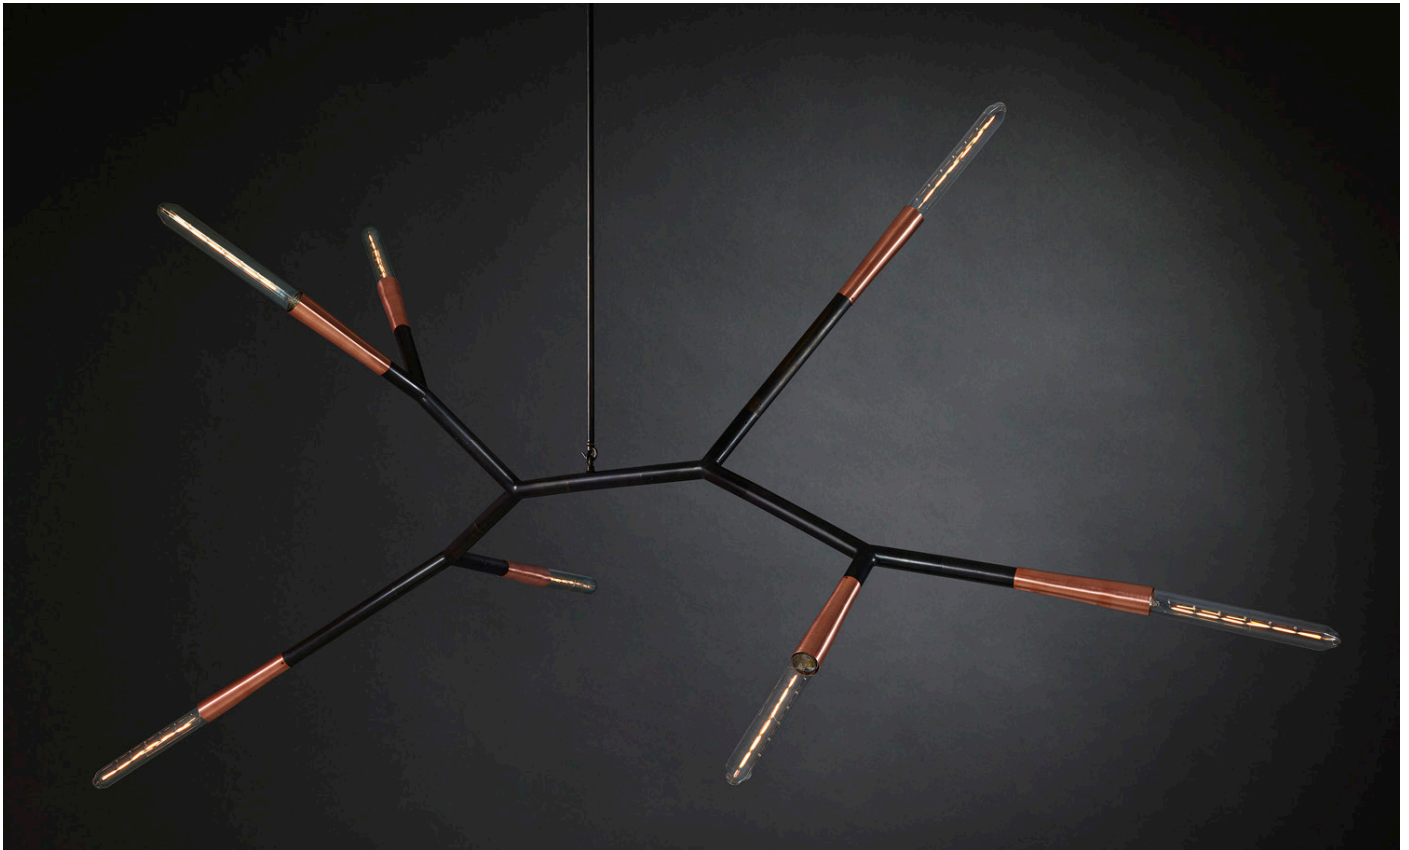

PHASMIDA FIVE ARM

PHASMIDA comes from the Greek φάσμα “phasma”, meaning phantom or apparition and describes the momentary visibility of the unseen. Phasmida or Phasmatodea are an order of insects, commonly known as stick insects or walking sticks.

PHASMIDA draws inspiration from both phasma and Phasmatodea, linking the supernatural vision of the former with the arboreal form of the later in a highly versatile branching pendant.

PHASMIDA FIVE ARM

FRONT VIEW

SIDE VIEW

SPECIFICATIONS

Ordering Code:
PHAS.5

Lamp:
T.T.110* G9 110V LED 4.5W 3000K
T.T.240* G9 240V LED 4W 2700K
BAN.110† E26 110V LED 4W 2200K
BAN.240† E27 240V LED 4W 2200K
*Frosted Test Tube lamp cover
†Banana Globe

Suspension: *
ROD Vertical Rod
*Contact us for alternatives

Canopy: *
RFS Round Flush Small
RFM Round Flush Medium
RFL Round Flush Large
RSM Round Surface Medium
RSL Round Surface Large
*Refer to Canopy Specification Guide