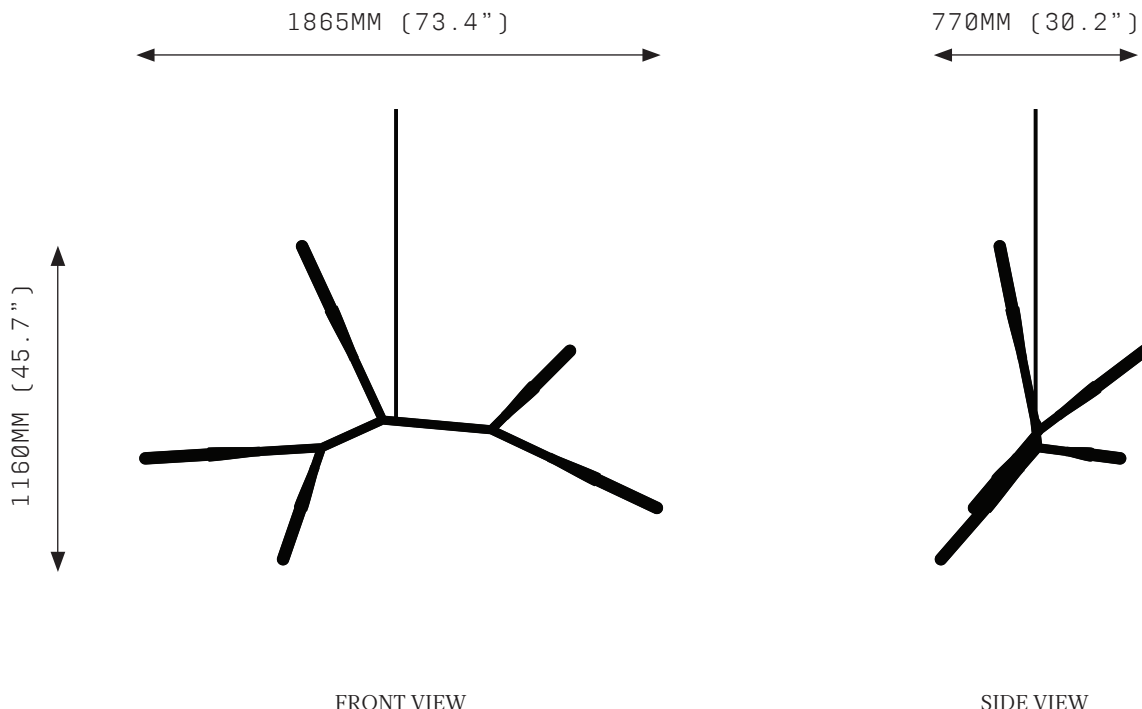

FRONT VIEW

SIDE VIEW

SPECIFICATIONS

Ordering Code:
PHAS.5

Lamp:
T.T.110* G9 110V LED 4.5W 3000K
T.T.240* G9 240V LED 4W 2700K
BAN.110† E26 110V LED 4W 2200K
BAN.240† E27 240V LED 4W 2200K
*Frosted Test Tube lamp cover
†Banana Globe

Lumens:w
1250 - 2000 lm

Voltage:
110 / 240 V

Watts:
20 - 23 W

Weight:
Approx. 7 kg*
*Exclusive of canopy

Exclusions:
User Interface, Dimmer Unit

PRODUCT OPTIONS

Finishes:
AB Aged Brass
HRB Hand Rubbed Brass
DB Dark Bronze
MP Mottled Patina
VER Verdigris
PB Polished Brass
CP Copper
SN Satin Nickel
24K 24K Gold