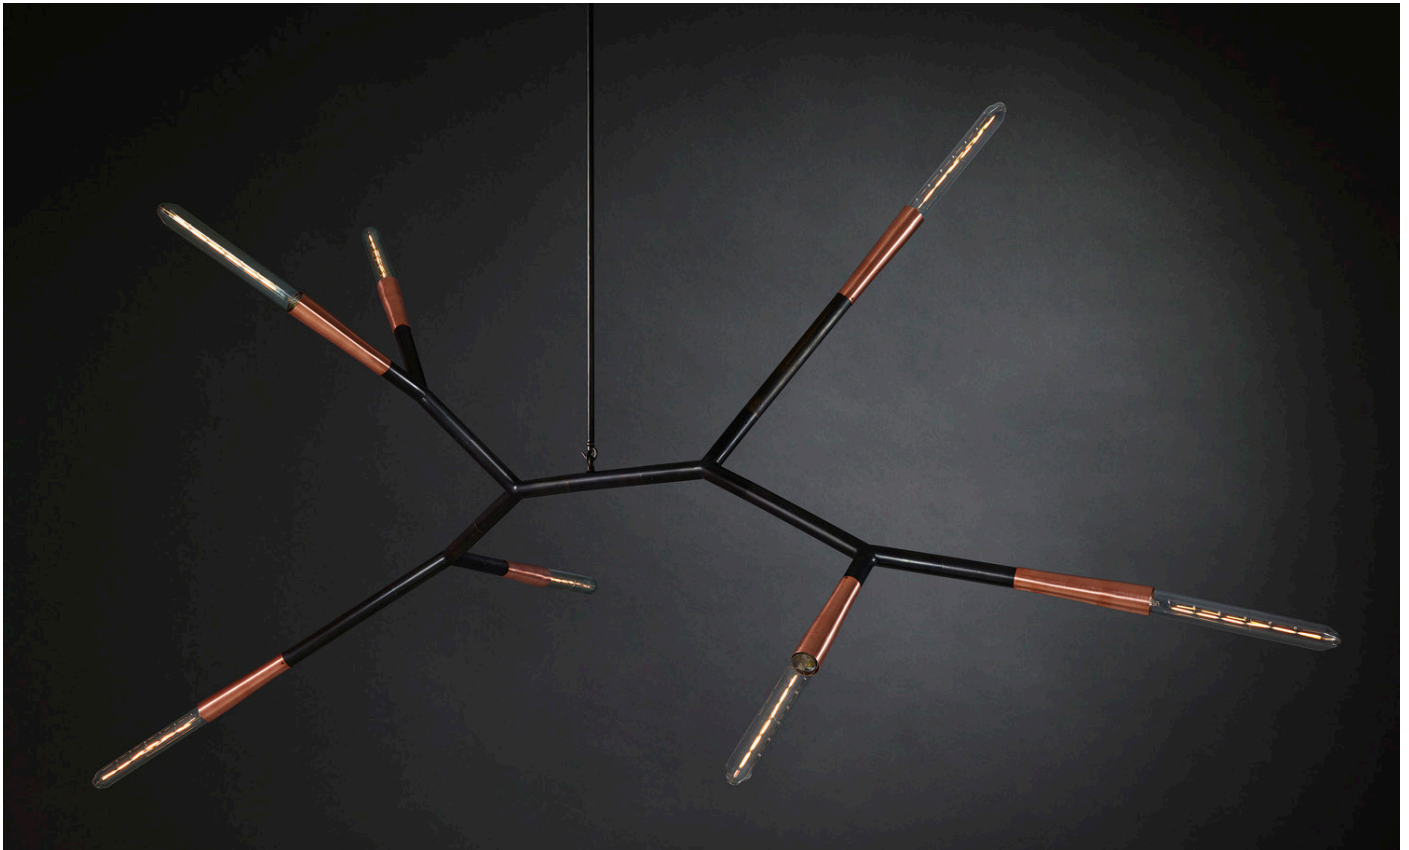

# PHASMIDA ELEVEN ARM

PHASMIDA comes from the Greek φάσμα “phasma”, meaning phantom or apparition and describes the momentary visibility of the unseen. Phasmida or Phasmatodea are an order of insects, commonly known as stick insects or walking sticks.

PHASMIDA draws inspiration from both phasma and Phasmatodea, linking the supernatural vision of the former with the arboreal form of the later in a highly versatile branching pendant.

# PHASMIDA ELEVEN ARM

FRONT VIEW

SIDE VIEW

## SPECIFICATIONS

Ordering Code:  
PHAS.11

Lamp:  
T.T.110\* G9 110V LED 4.5W 3000K  
T.T.240\* G9 240V LED 4W 2700K  
BAN.110† E26 110V LED 4W 2200K  
BAN.240† E27 240V LED 4W 2200K  
\*Frosted Test Tube lamp cover  
†Banana Globe