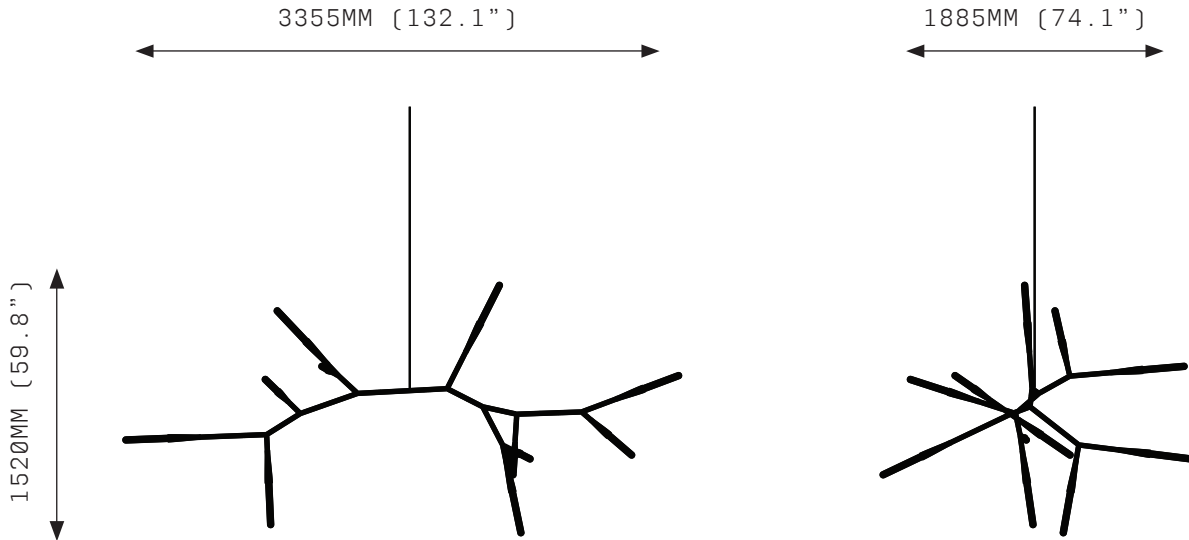

# PHASMIDA ELEVEN ARM

FRONT VIEW

SIDE VIEW

## SPECIFICATIONS

Ordering Code:  
PHAS.11

Lamp:  
T.T.110\* G9 110V LED 4.5W 3000K  
T.T.240\* G9 240V LED 4W 2700K  
BAN.110† E26 110V LED 4W 2200K  
BAN.240† E27 240V LED 4W 2200K  
\*Frosted Test Tube lamp cover  
†Banana Globe

Lumens:  
2750 - 4400 lm

Voltage:  
110 / 240 V

Watts:  
44 - 50 W

Weight:  
Approx. 13 kg\*  
\*Exclusive of canopy

Exclusions:  
User Interface, Dimmer Unit

Canopy: \*  
RFS Round Flush Small  
RFM Round Flush Medium  
RFL Round Flush Large  
RSM Round Surface Medium  
RSL Round Surface Large  
\*Refer to Canopy Specification Guide