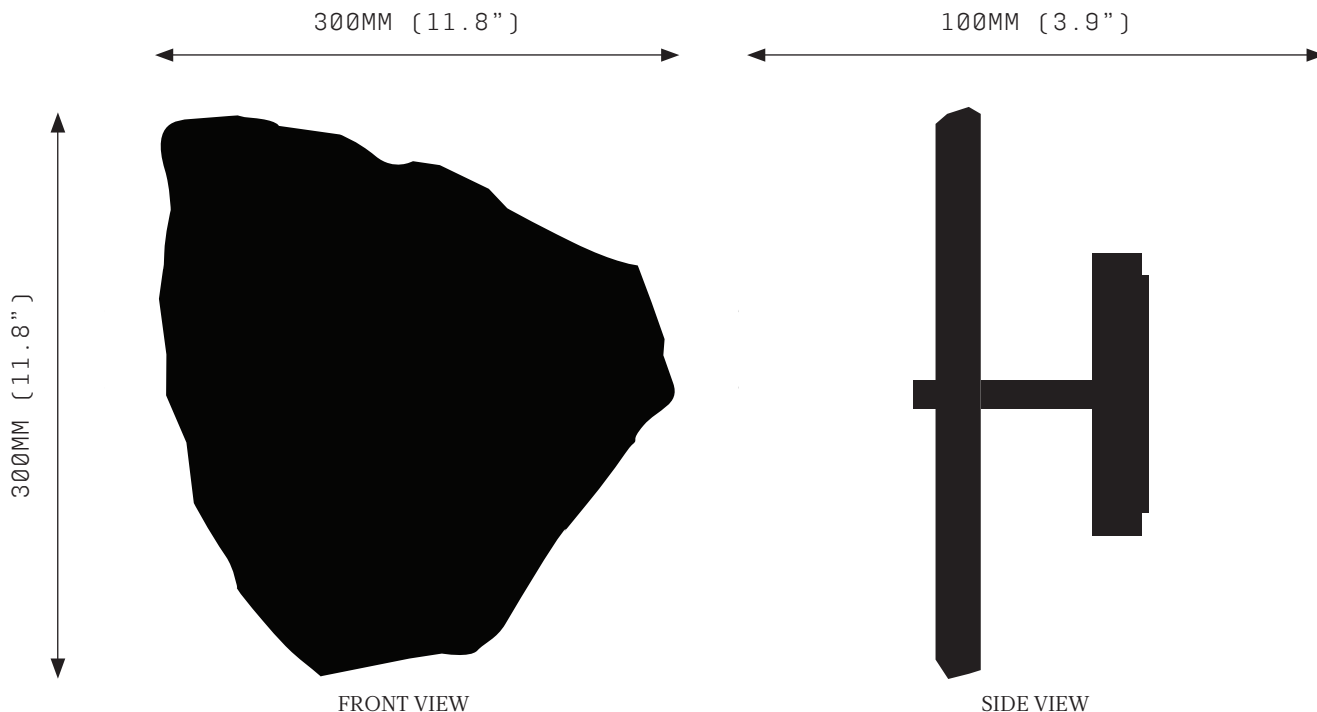

PETRA I MONO SCONCE

SPECIFICATIONS

Ordering Code:
PET.1.1

Lamp:
24V LED WW 2700K

Lumens:
618 LM

Voltage:
24V DC

Watts:
8W

Weight:
Approx. 3kg*
*Exclusive of canopy