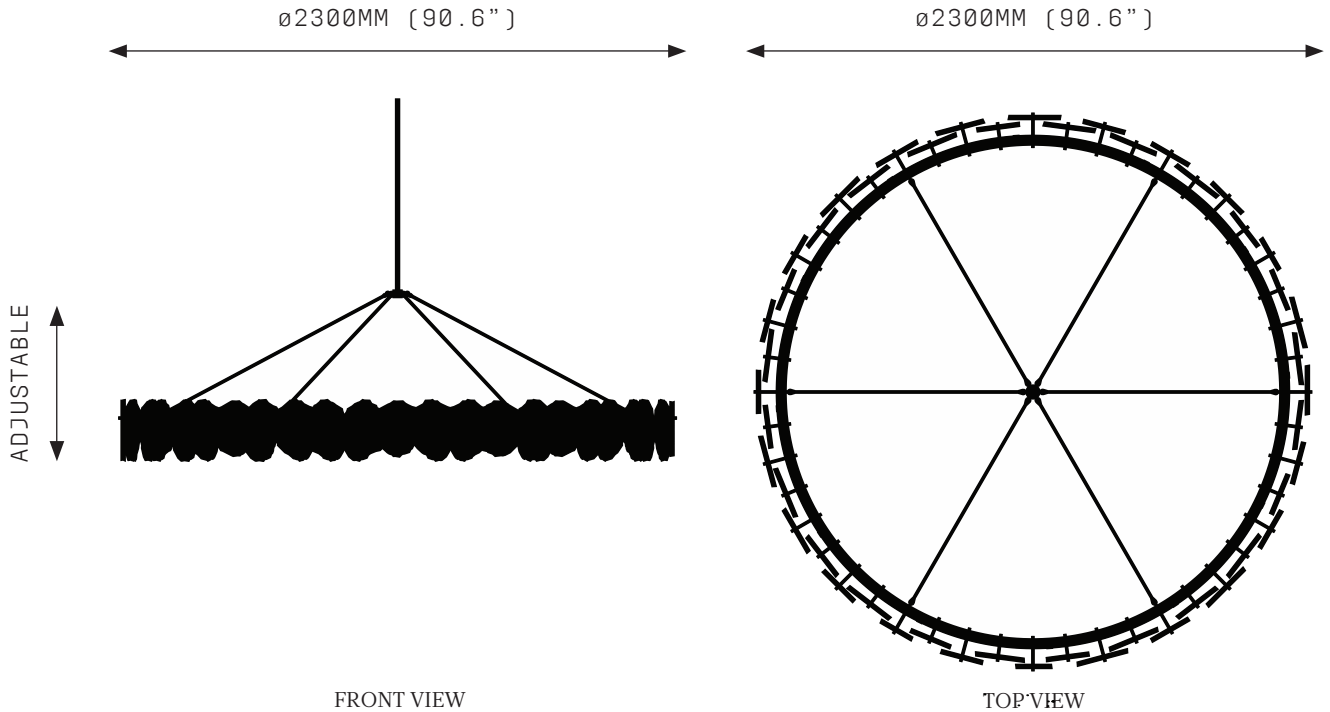

PETRA III CIRCULAR 2300

FRONT VIEW

TOP VIEW

SPECIFICATIONS

Ordering Code:
PET.3.2300

Lamp:
24V LED WW 2700K

Lumens:
10188 LM

Voltage:
24V DC

Watts:
127W

Weight:
Approx. 99.4kg*
*Exclusive of canopy

Inclusions:
48 Quartz crystal slices
Power Supply Unit x 150W

Exclusions:
User Interface, Dimmer Unit

PRODUCT OPTIONS

Quartz:
CQ Clear Quartz
RQ Rose Quartz
SQ Smoky Quartz

Finishes:
AB Aged Brass

Suspension:
ROD Vertical Rod

Canopy: *
RFM Round Flush Medium
RFL Round Flush Large
RSM Round Surface Medium
RSL Round Surface Large
*Refer to Canopy Specification Guide

WARRANTY

3 Years Fixture
3 Years Power Supply Unit
3 Years LED