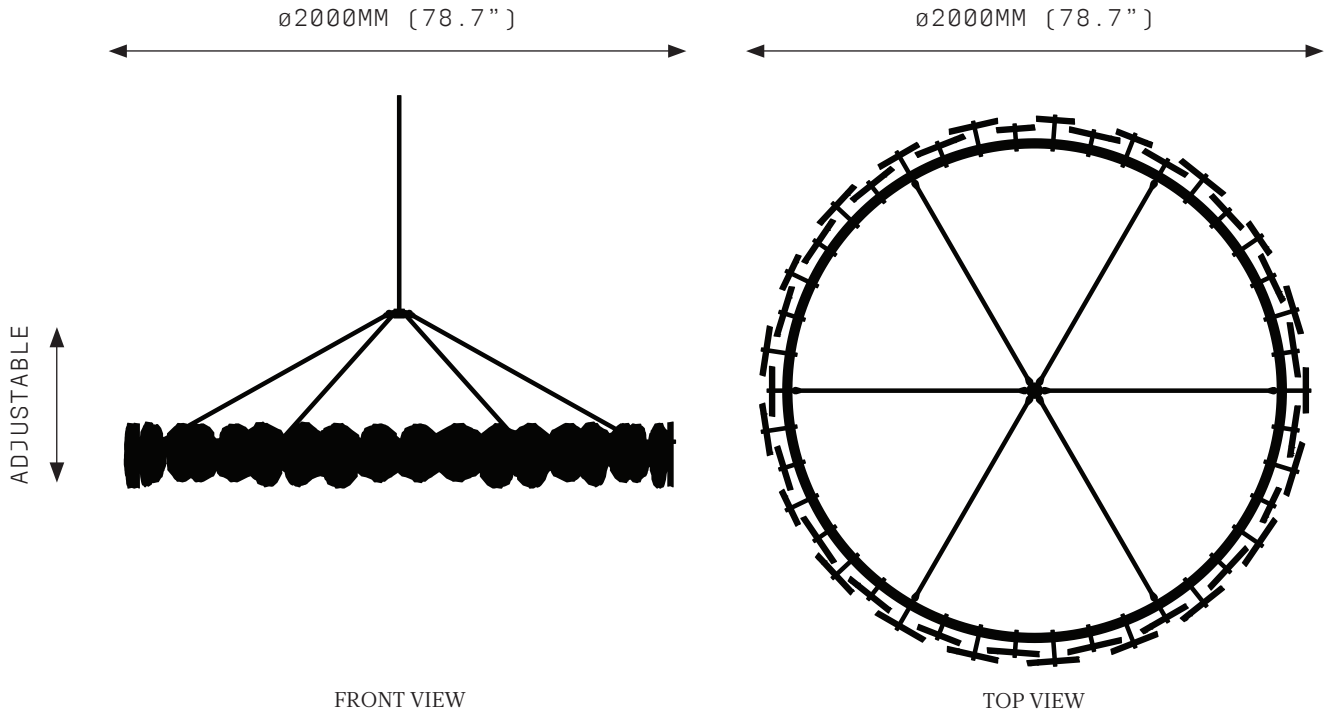

# PETRA III CIRCULAR 2000

FRONT VIEW

TOP VIEW

**SPECIFICATIONS**

Ordering Code:  
PET.3.2000

Lamp:  
24V LED WW 2700K

Lumens:  
8732 LM

Voltage:  
24V DC

Watts:  
109W

Weight:  
Approx. 86.7kg\*  
\*Exclusive of canopy

Inclusions:  
42 Quartz crystal slices  
Power Supply Unit x 150W

Exclusions:  
User Interface, Dimmer Unit

**PRODUCT OPTIONS**

Quartz:  
CQ Clear Quartz  
RQ Rose Quartz  
SQ Smoky Quartz