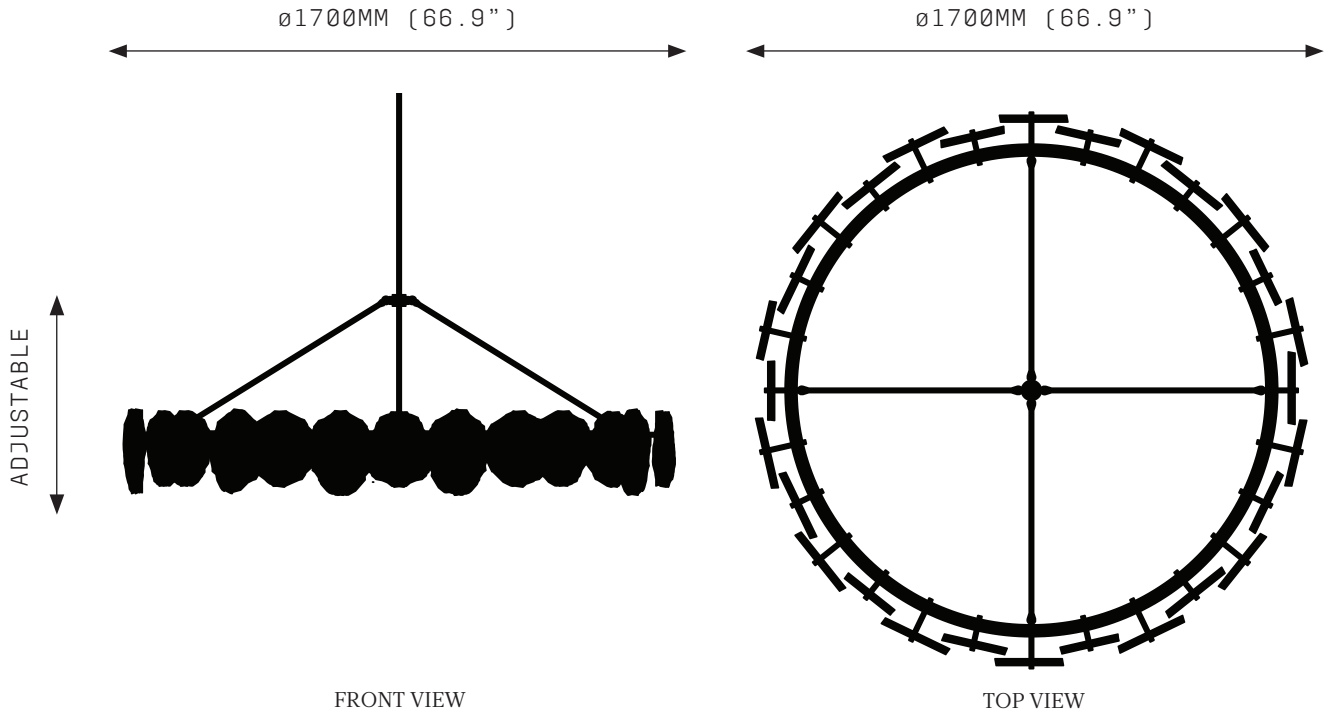

PETRA III CIRCULAR 1700

SPECIFICATIONS

Ordering Code:
PET.3.1700

Lamp:
24V LED WW 2700K

Lumens:
7277 LM

Voltage:
24V DC

Watts:
90W

Weight:
Approx. 60kg*
*Exclusive of canopy

Canopy: *
RFM Round Flush Medium
RFL Round Flush Large
RSM Round Surface Medium
RSL Round Surface Large
*Refer to Canopy Specification Guide

WARRANTY

3 Years Fixture
3 Years Power Supply Unit
3 Years LED