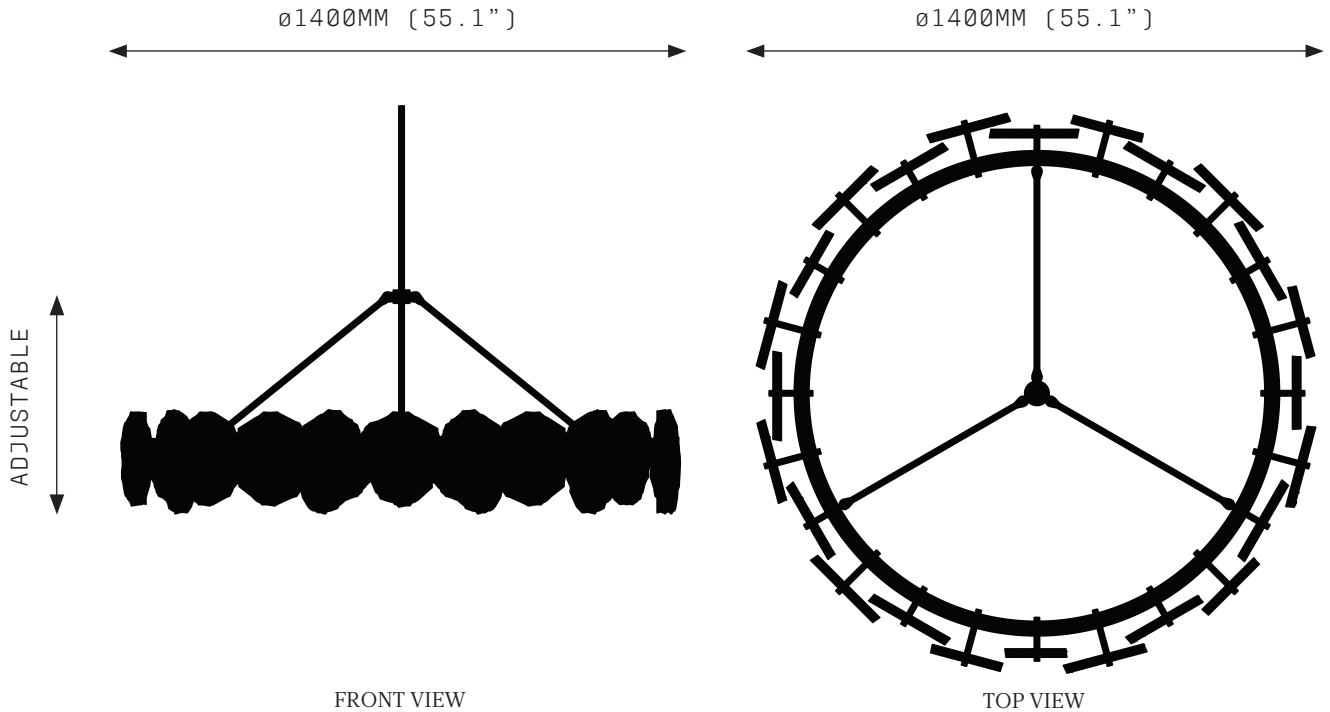

PETRA III CIRCULAR 1400

SPECIFICATIONS

Ordering Code:
PET.3.1400

Lamp:
24V LED WW 2700K

Lumens:
5822 LM

Voltage:
24V DC

Watts:
73W

Weight:
Approx. 50.8kg*
*Exclusive of canopy

Canopy:*
RFM Round Flush Medium
RFL Round Flush Large
RSM Round Surface Medium
RSL Round Surface Large
*Refer to Canopy Specification Guide

WARRANTY

3 Years Fixture
3 Years Power Supply Unit
3 Years LED