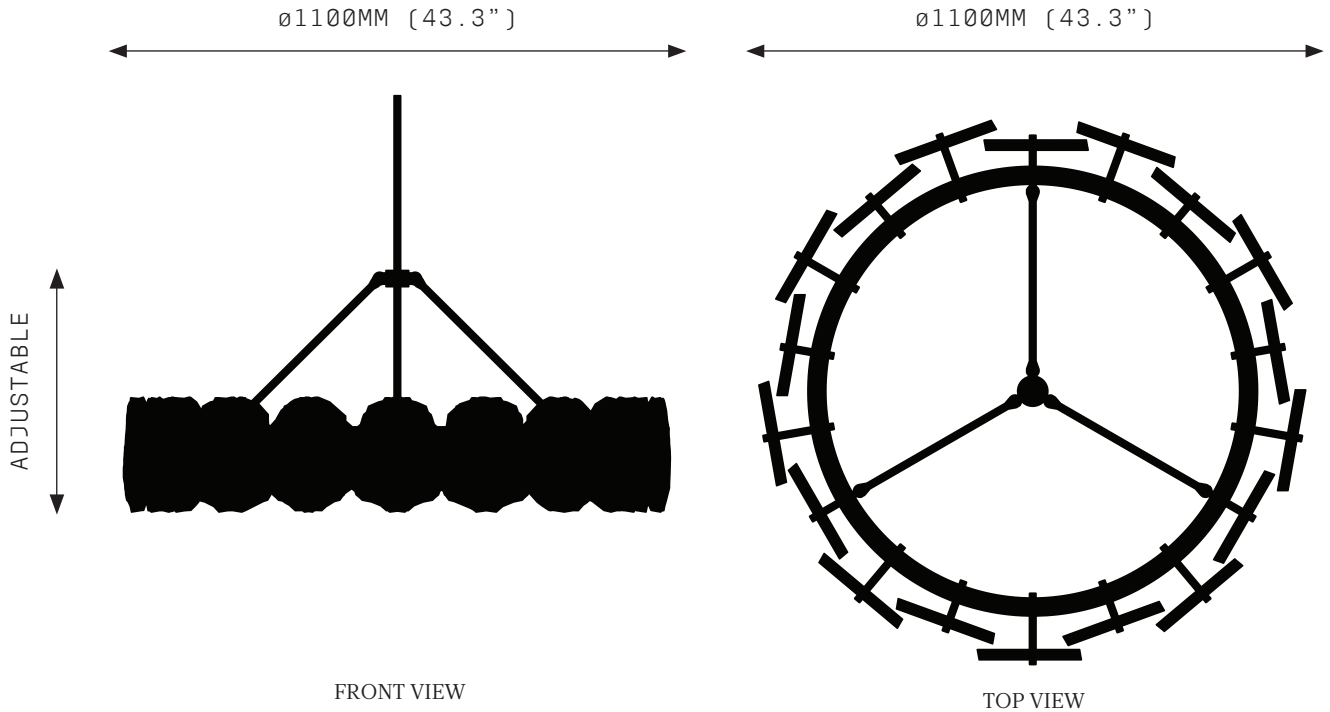

PETRA III CIRCULAR 1100

FRONT VIEW

TOP VIEW

SPECIFICATIONS

Ordering Code:
PET.3.1100

Lamp:
24V LED WW 2700K

Lumens:
4366 LM

Voltage:
24V DC

Watts:
54W

Weight:
Approx. 38.1kg*
*Exclusive of canopy

Inclusions:
18 Quartz crystal slices
Power Supply Unit x 100W

Exclusions:
User Interface, Dimmer Unit

PRODUCT OPTIONS

Quartz:
CQ Clear Quartz
RQ Rose Quartz
SQ Smoky Quartz

Finishes:
AB Aged Brass

Suspension:
ROD Vertical Rod

Canopy: *
RFM Round Flush Medium
RFL Round Flush Large
RSM Round Surface Medium
RSL Round Surface Large
*Refer to Canopy Specification Guide

WARRANTY

3 Years Fixture
3 Years Power Supply Unit
3 Years LED