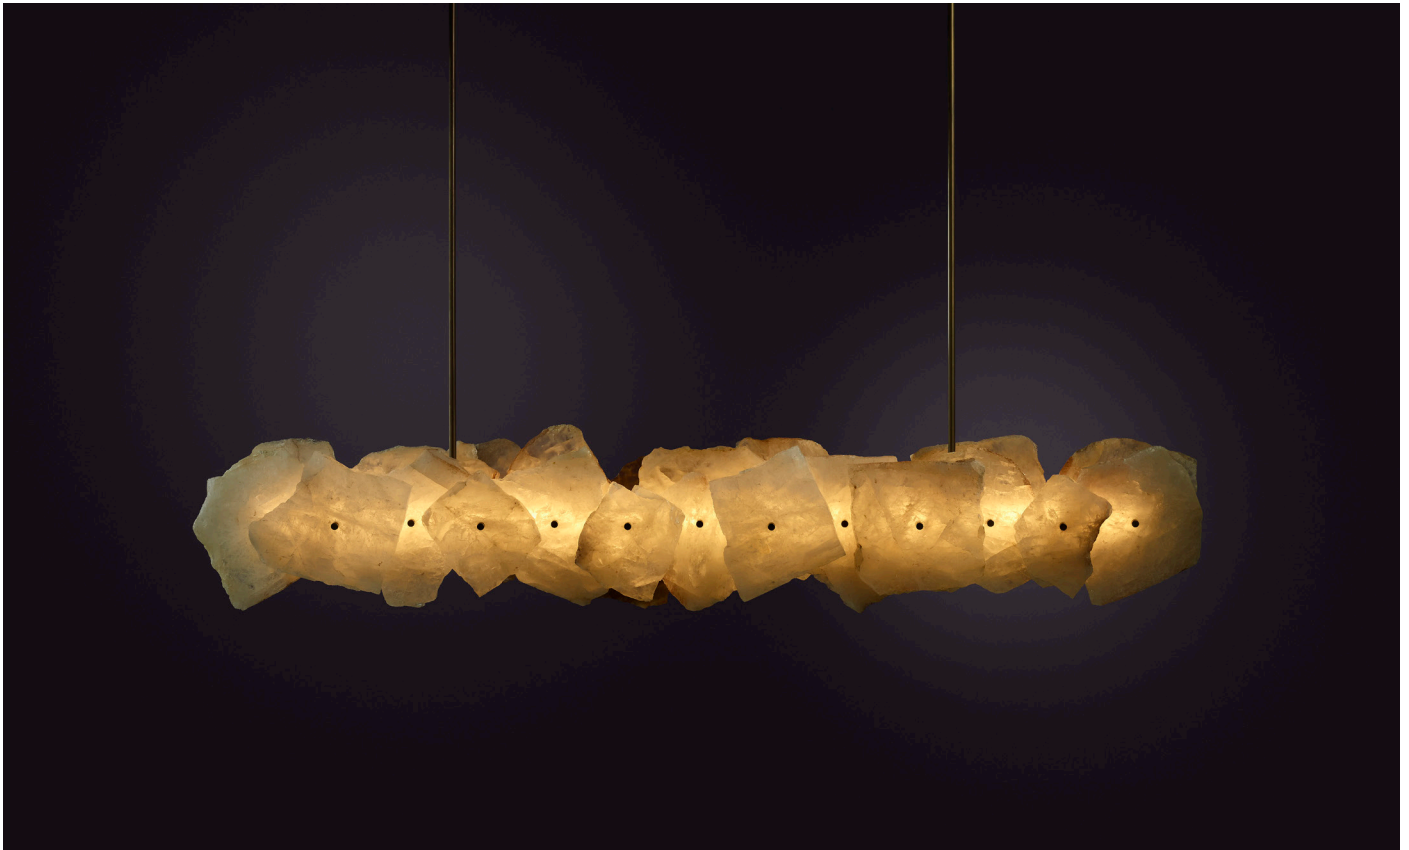

PETRA II LINEAR 2400

PETRA (from the Greek Πέτρα, meaning stone) celebrates the subtleties and complexities of quartz. Quartz was highly revered by the ancients who believed that it was eternally frozen ice, miraculous because it was divinely forged. Prized for its mythic origin, its strength and its lustre, quartz has long been used to articulate sacred objects.

Every PETRA embodies an individual stone biography, the resonance of formation made visible by individual colouration, translucency and veiny detail. PETRA amplifies the mythical and geological properties of quartz, merging fire and ice in stone.

PETRA II LINEAR 2400

SPECIFICATIONS

Ordering Code:
PET.2.2400

Lamp:
24V LED WW 2700K

Lumens:
3708 LM

Voltage:
24V DC

Watts:
44W

Weight:
Approx. 70.2kg*
*Exclusive of canopy

Petra II Linear is a solid fixture that will require very little maintenance over the years.

If your Petra II Linear is treated with care, it will shine brightly for many years to come.

Quartz is a mineral formed by the Earth. Each crystal piece will be unique due to natural variation of size, shape, colour and clarity.