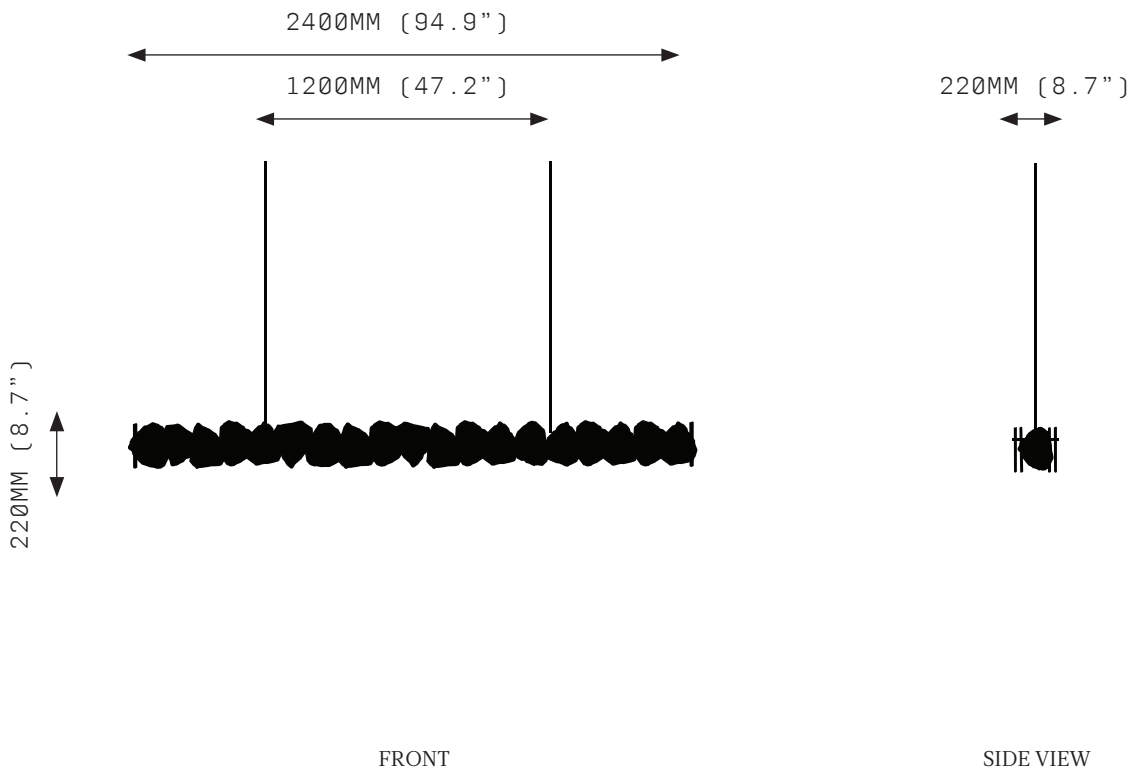

PETRA II LINEAR 2400

PETRA (from the Greek Πέτρα, meaning stone) celebrates the subtleties and complexities of quartz. Quartz was highly revered by the ancients who believed that it was eternally frozen ice, miraculous because it was divinely forged. Prized for its mythic origin, its strength and its lustre, quartz has long been used to articulate sacred objects.

PETRA II LINEAR 2400

SPECIFICATIONS

Ordering Code:
PET.2.2400

Lamp:
24V LED WW 2700K

Lumens:
3708 LM

Voltage:
24V DC

Watts:
44W

Weight:
Approx. 70.2kg*
*Exclusive of canopy

Canopy:*

RFM Round Flush Medium
RFL Round Flush Large
RSM Round Surface Medium
RSL Round Surface Large
Linear Flush Mount
Linear Surface Mount
*Refer to Canopy Specification Guide

WARRANTY

3 Years Fixture
3 Years Power Supply Unit
3 Years LED