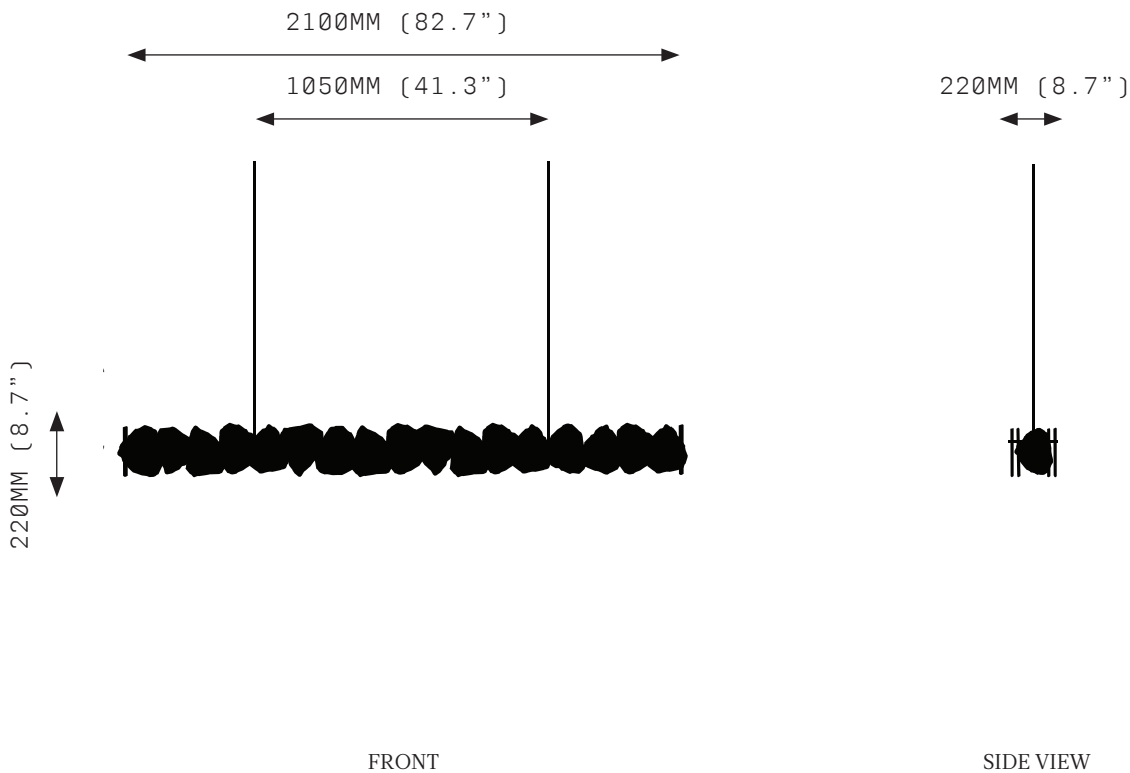

# PETRA II LINEAR 2100

## SPECIFICATIONS

Ordering Code:  
PET.2.2100

Lamp:  
24V LED WW 2700K

Lumens:  
3090 LM

Voltage:  
24V DC

Watts:  
38W

Weight:  
Approx. 62.3kg\*  
\*Exclusive of canopy

Inclusions:  
32 Quartz crystal slices  
Power Supply Unit x 60W