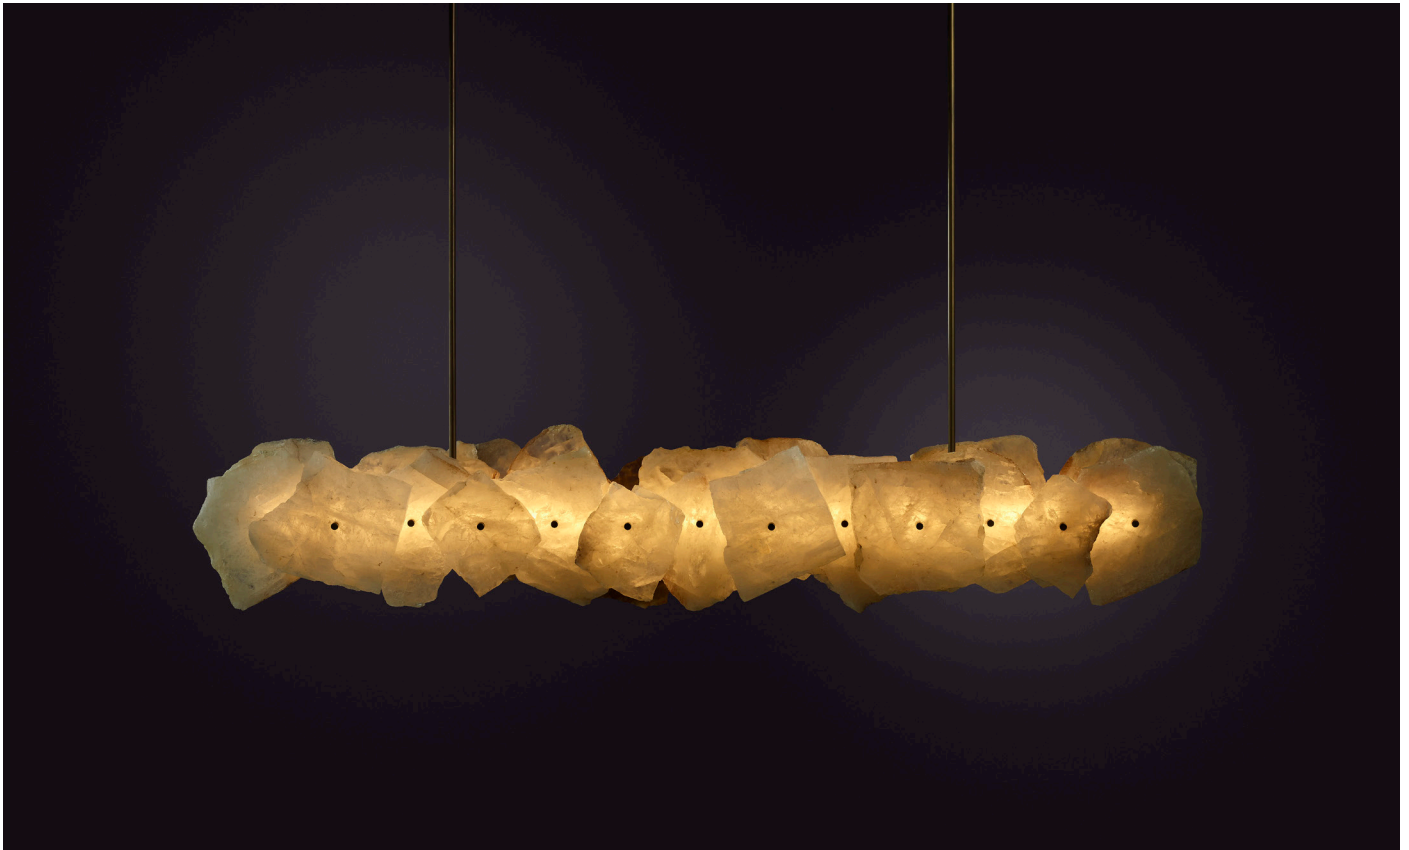

## PETRA II LINEAR 2100

PETRA (from the Greek Πέτρα, meaning stone) celebrates the subtleties and complexities of quartz. Quartz was highly revered by the ancients who believed that it was eternally frozen ice, miraculous because it was divinely forged. Prized for its mythic origin, its strength and its lustre, quartz has long been used to articulate sacred objects.

Every PETRA embodies an individual stone biography, the resonance of formation made visible by individual colouration, translucency and veiny detail. PETRA amplifies the mythical and geological properties of quartz, merging fire and ice in stone.

# PETRA II LINEAR 2100

## PRODUCT OPTIONS

Quartz:  
CQ Clear Quartz  
RQ Rose Quartz  
SQ Smoky Quartz

Finishes:  
AB Aged Brass

Suspension:  
ROD Vertical Rod

Canopy:\*

RFM Round Flush Medium  
RFL Round Flush Large  
RSM Round Surface Medium  
RSL Round Surface Large  
Linear Flush Mount  
Linear Surface Mount  
\*Refer to Canopy Specification Guide