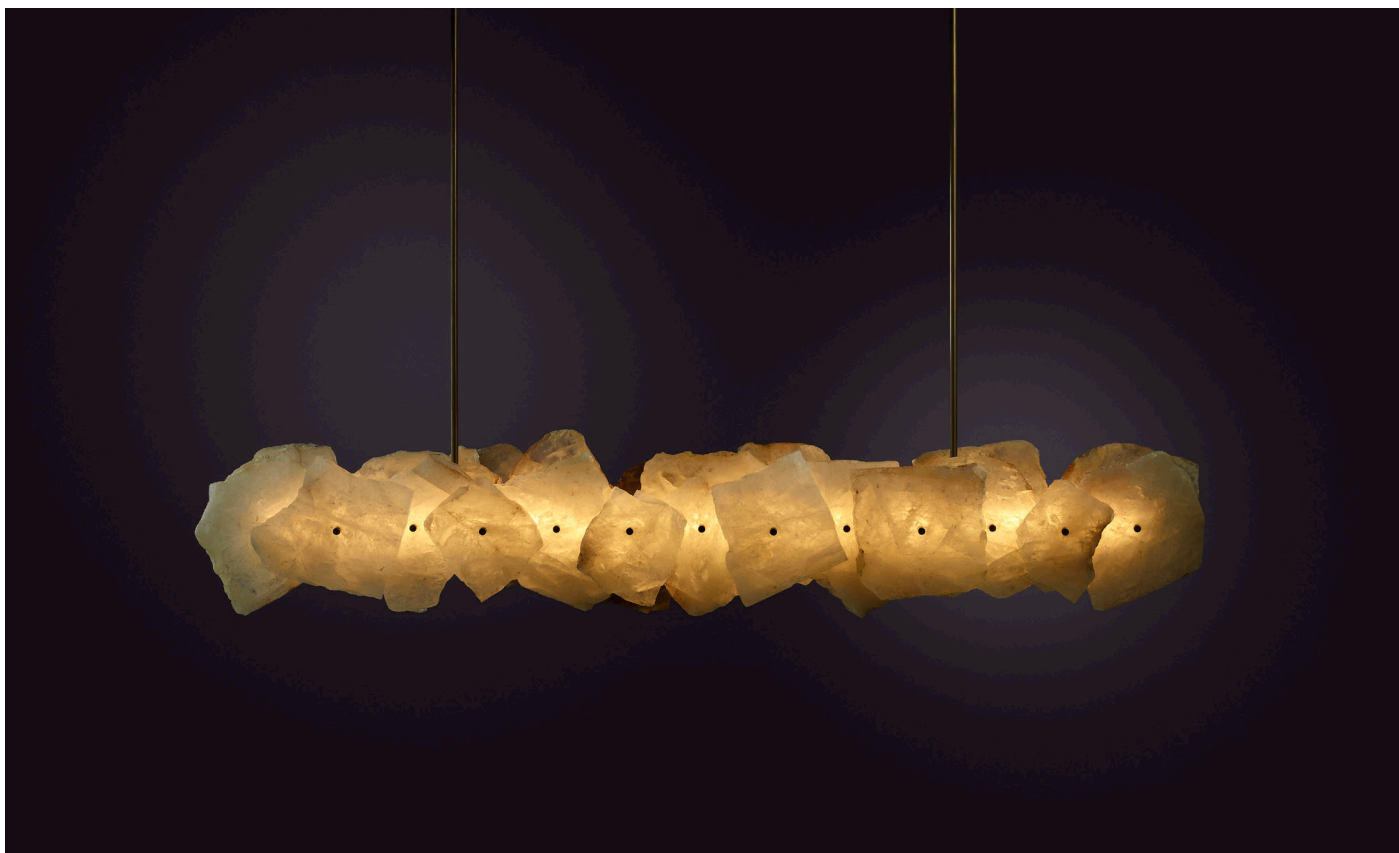

## PETRA II LINEAR 1800

PETRA (from the Greek Πέτρα, meaning stone) celebrates the subtleties and complexities of quartz. Quartz was highly revered by the ancients who believed that it was eternally frozen ice, miraculous because it was divinely forged. Prized for its mythic origin, its strength and its lustre, quartz has long been used to articulate sacred objects.

Every PETRA embodies an individual stone biography, the resonance of formation made visible by individual colouration, translucency and veiny detail. PETRA amplifies the mythical and geological properties of quartz, merging fire and ice in stone.

# PETRA II LINEAR 1800

## PRODUCT OPTIONS

Quartz:  
CQ Clear Quartz  
RQ Rose Quartz  
SQ Smoky Quartz

Finishes:  
AB Aged Brass

Suspension:  
ROD Vertical Rod

Canopy:\*  
RFM Round Flush Medium  
RFL Round Flush Large  
RSM Round Surface Medium  
RSL Round Surface Large  
Linear Flush Mount  
Linear Surface Mount  
\*Refer to Canopy Specification Guide