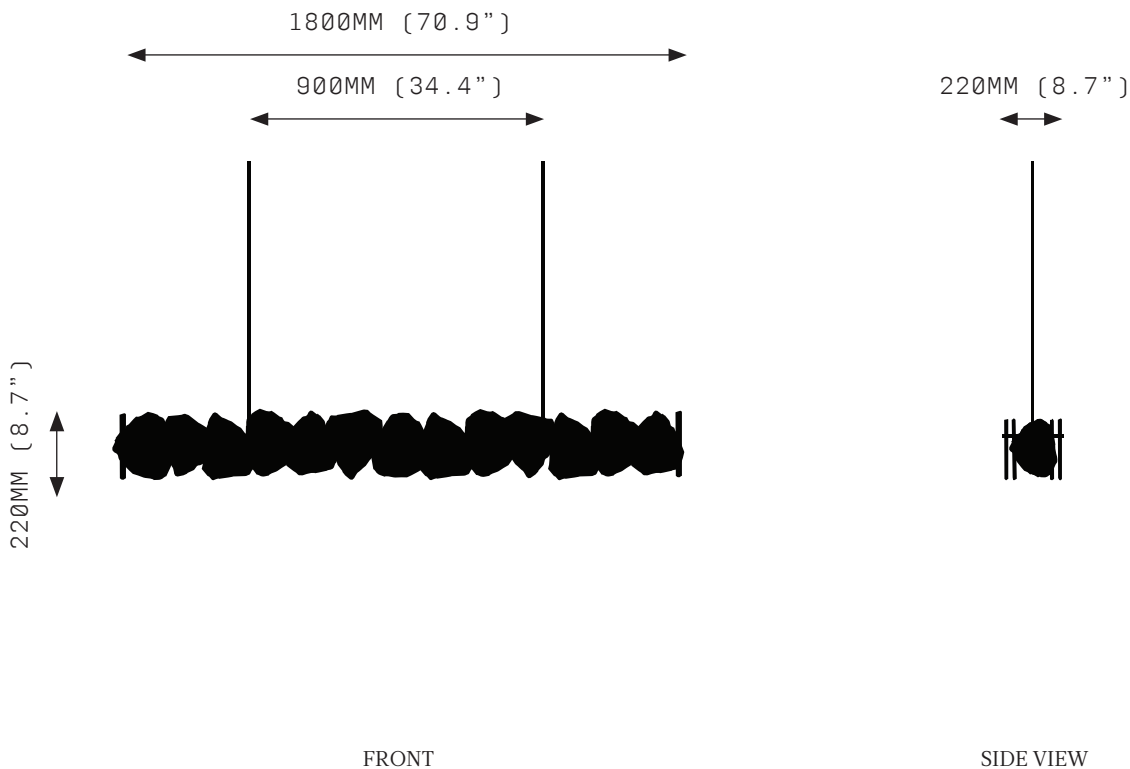

# PETRA II LINEAR 1800

## SPECIFICATIONS

Ordering Code:  
PET.2.1800

Lamp:  
24V LED WW 2700K

Lumens:  
2627 LM

Voltage:  
24V DC

Watts:  
33W

Weight:  
Approx. 54.5kg\*  
\*Exclusive of canopy

Inclusions:  
28 Quartz crystal slices  
Power Supply Unit x 60W