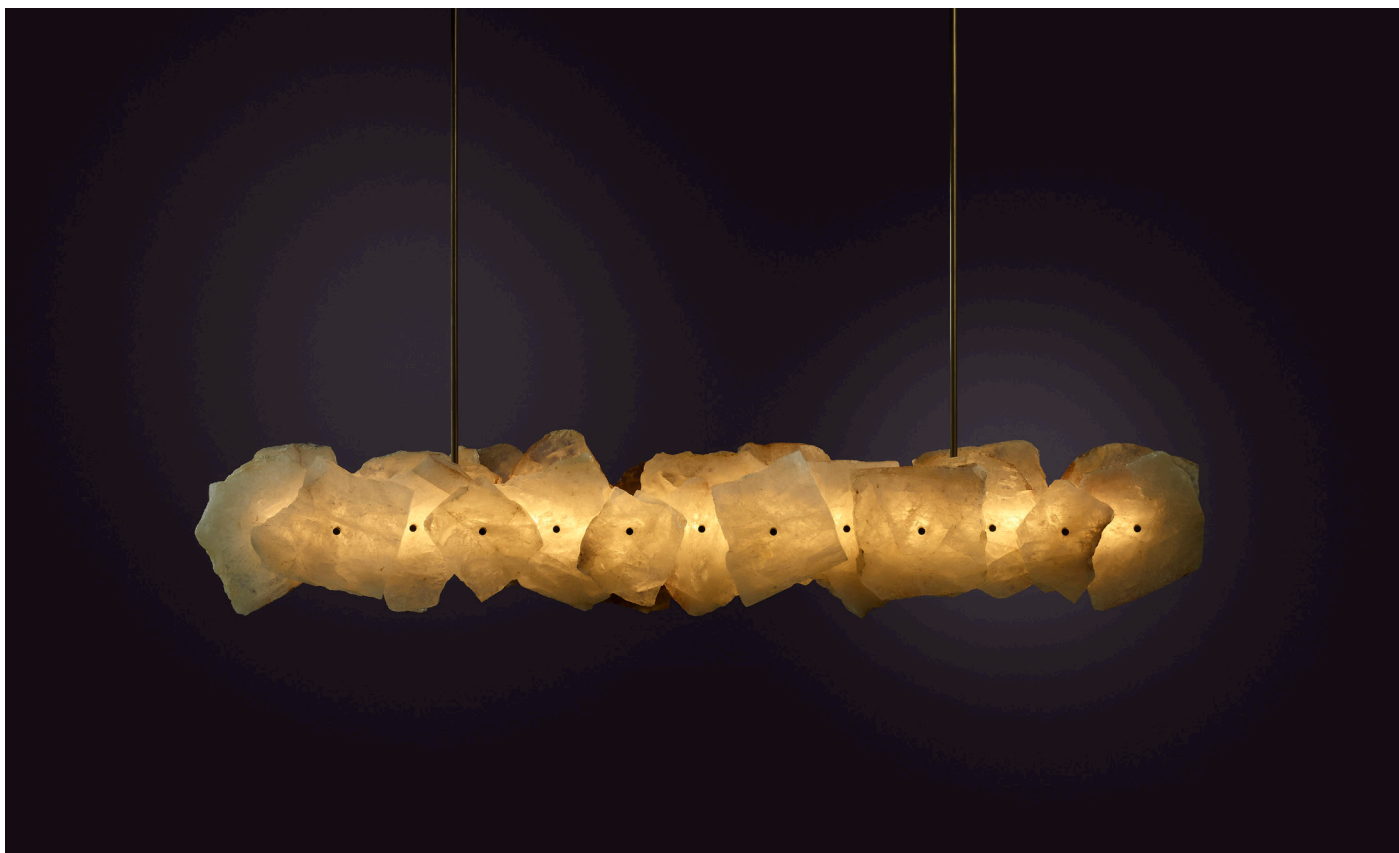

## PETRA II LINEAR 1500

PETRA (from the Greek Πέτρα, meaning stone) celebrates the subtleties and complexities of quartz. Quartz was highly revered by the ancients who believed that it was eternally frozen ice, miraculous because it was divinely forged. Prized for its mythic origin, its strength and its lustre, quartz has long been used to articulate sacred objects.

Every PETRA embodies an individual stone biography, the resonance of formation made visible by individual colouration, translucency and veiny detail. PETRA amplifies the mythical and geological properties of quartz, merging fire and ice in stone.

# PETRA II LINEAR 1500

FRONT VIEW

SIDE VIEW

## SPECIFICATIONS

Ordering Code:  
PET.2.1500

Lamp:  
24V LED WW 2700K

Lumens:  
2163 LM

Voltage:  
24V DC

Watts:  
27W

Weight:  
Approx. 46.5kg\*  
\*Exclusive of canopy

Inclusions:  
24 Quartz crystal slices  
Power Supply Unit x 60W