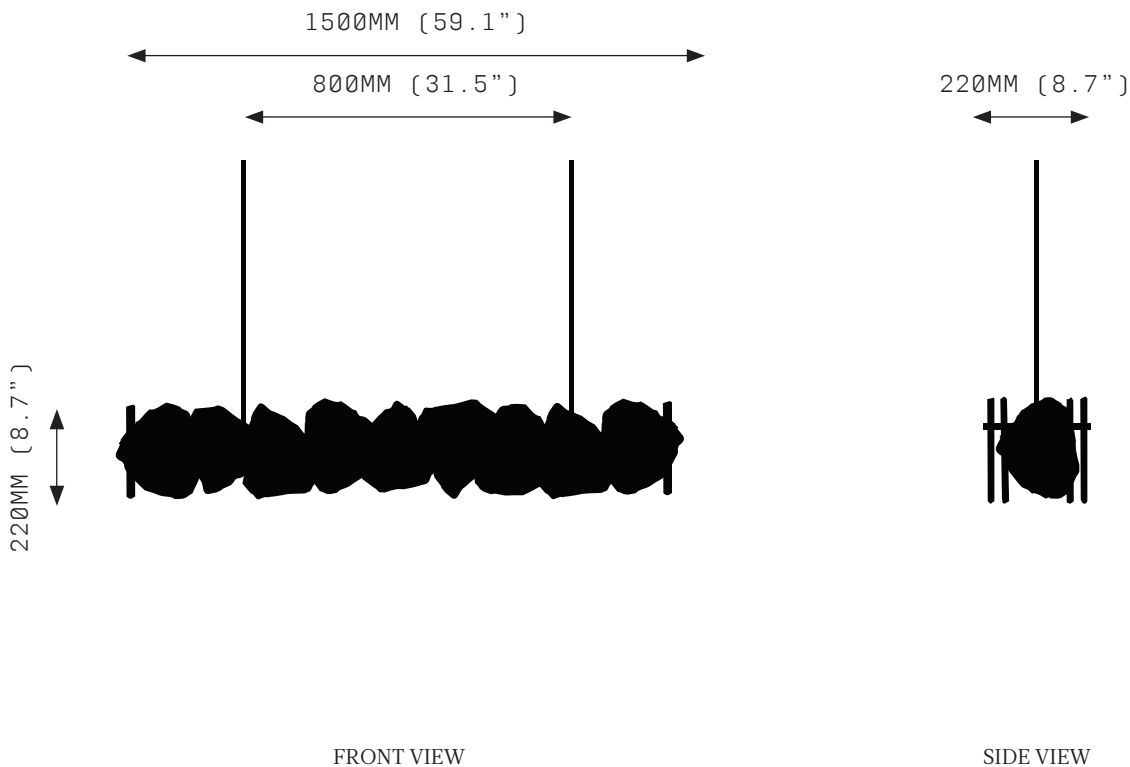

# PETRA II LINEAR 1500

FRONT VIEW

SIDE VIEW

## SPECIFICATIONS

Ordering Code:  
PET.2.1500

Lamp:  
24V LED WW 2700K

Lumens:  
2163 LM

Voltage:  
24V DC

Watts:  
27W

Weight:  
Approx. 46.5kg\*  
\*Exclusive of canopy

Inclusions:  
24 Quartz crystal slices  
Power Supply Unit x 60W