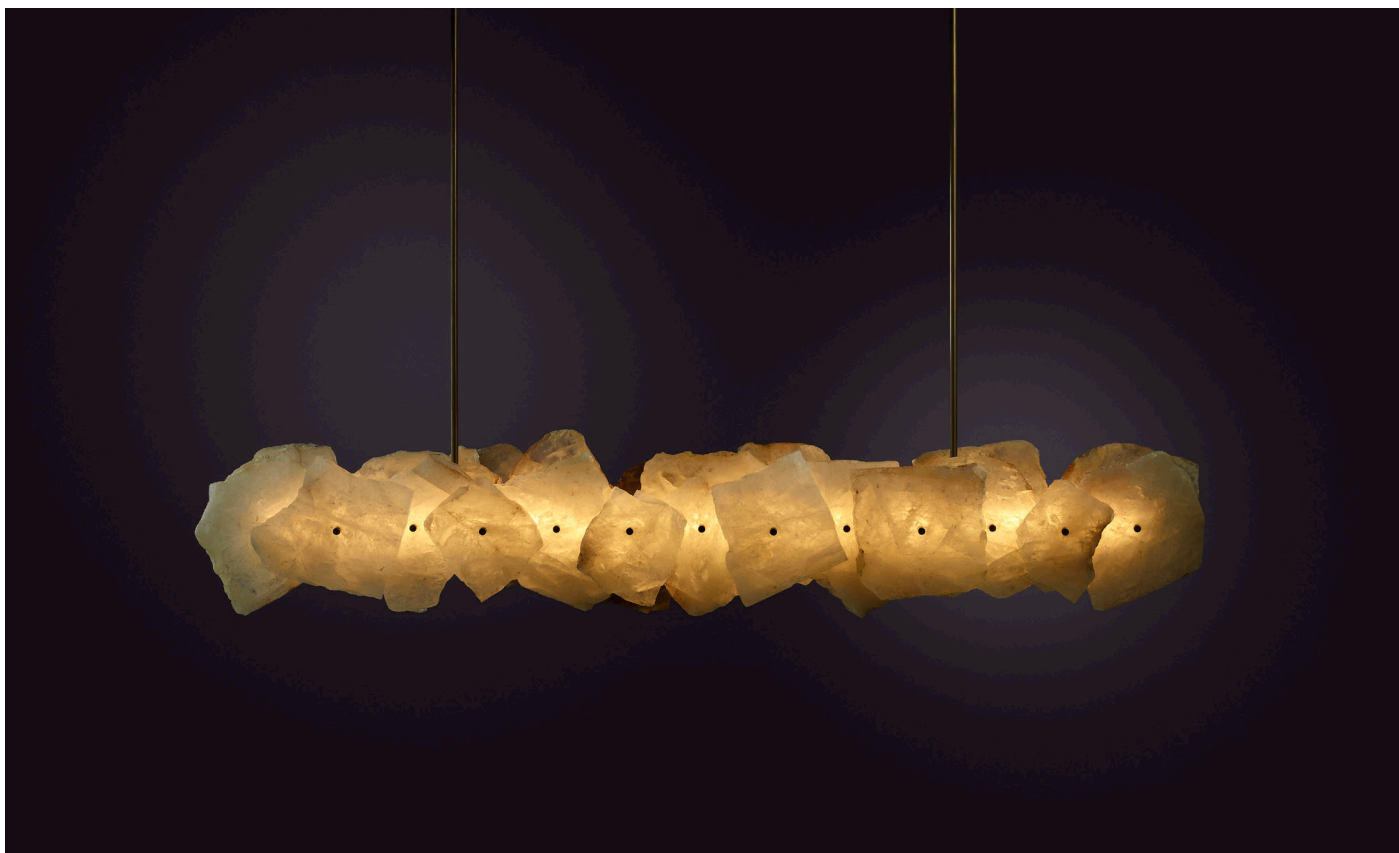

## PETRA II LINEAR 1200

PETRA (from the Greek Πέτρα, meaning stone) celebrates the subtleties and complexities of quartz. Quartz was highly revered by the ancients who believed that it was eternally frozen ice, miraculous because it was divinely forged. Prized for its mythic origin, its strength and its lustre, quartz has long been used to articulate sacred objects.

Every PETRA embodies an individual stone biography, the resonance of formation made visible by individual colouration, translucency and veiny detail. PETRA amplifies the mythical and geological properties of quartz, merging fire and ice in stone.

# PETRA II LINEAR 1200

FRONT VIEW

SIDE VIEW

## SPECIFICATIONS

Ordering Code:  
PET.2.1200

Lamp:  
24V LED WW 2700K

Lumens:  
1700 LM

Voltage:  
24V DC

Watts:  
21W

Weight:  
Approx. 38.6kg\*  
\*Exclusive of canopy

Inclusions:  
20 Quartz crystal slices  
Power Supply Unit x 60W