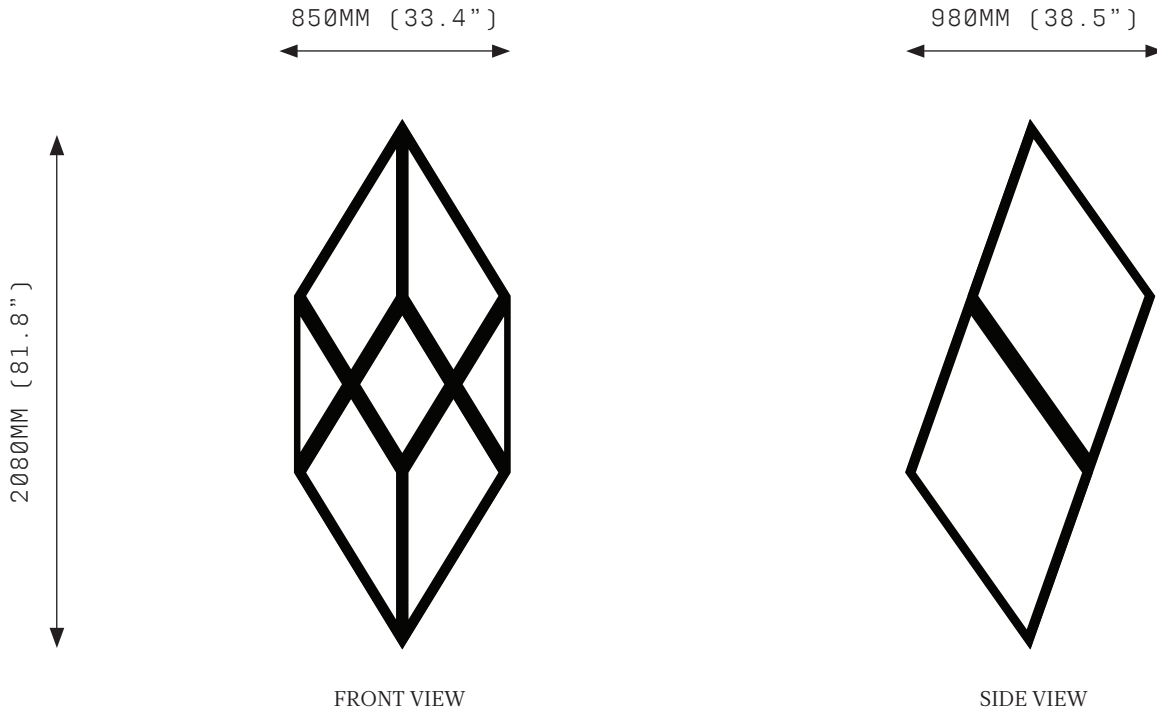

ORP XXX

SPECIFICATIONS

Ordering Code:

ORP.X.PC
ORP.X.SS
ORP.X.B

Lamp:

24V LED WW 2700K

Lumens:

8308 lm

Voltage:

24V DC

Watts:

95W

Weight:

Approx. 13-18kg*

*Exclusive of canopy

Inclusions:

Power Supply Unit x 150W

Exclusions:

User Interface, Dimmer Unit

PRODUCT OPTIONS

Finishes:

PCB Powdercoat Matte Black
PCW Powdercoat Matte White
AB Aged Brass
BB Brushed Brass
HRB Hand Rubbed Brass
DB Dark Bronze
MP Mottled Patina
PB Polished Brass
BSS Brushed Stainless Steel
PSS Polished Stainless Steel

Suspension:

V-CAB Vertical Cable

Canopy:*

RFS Round Flush Small
RFM Round Flush Medium
RFL Round Flush Large
RSM Round Surface Medium
RSL Round Surface Large

*Refer to Canopy Specification Guide

WARRANTY

3 Years Fixture
3 Years Power Supply Unit
3 Years LED

Orp is a solid fixture that will require very little maintenance over the years.

If your Orp is treated with care, it will shine brightly for many years to come.

Contact us for custom variations.

Installation should only be undertaken by a qualified professional