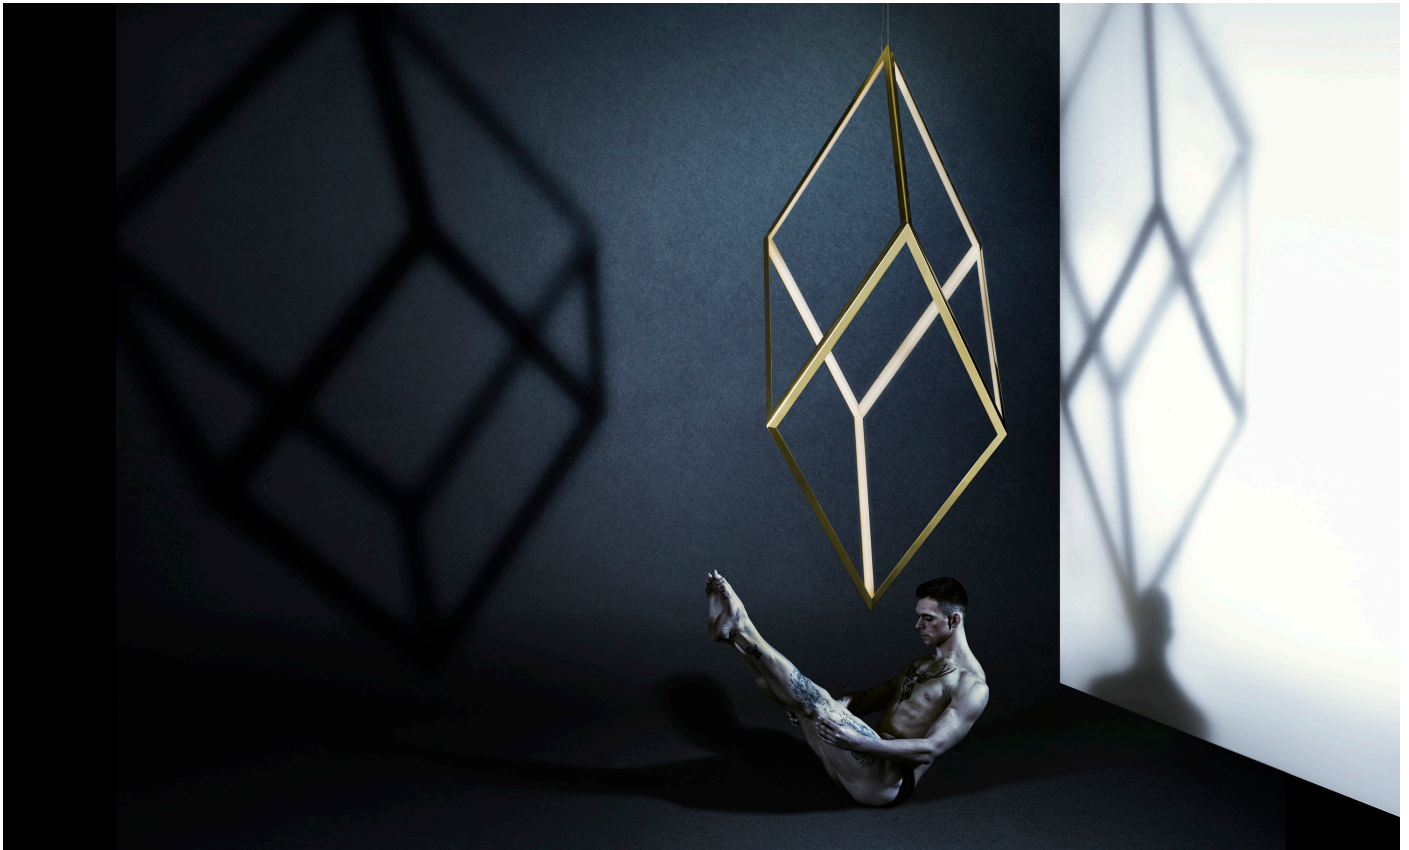

# ORP SMALL

Oblique Rhombic Prism is a pared-back structure that allows sacred geometry and light to come together as one.

ORP emphasises simplicity and form, connecting elements that speak to the links between all formations of life.

## SPECIFICATIONS

Ordering Code:  
 ORP.S.PC  
 ORP.S.SS  
 ORP.S.B

Lamp:  
 24V LED WW 2700K

Lumens:  
 3528 lm

Voltage:  
 24V DC

Watts:  
 40W

Weight:  
 Approx. 5-7kg\*  
 \*Exclusive of canopy

Inclusions:  
 Power Supply Unit x 60W