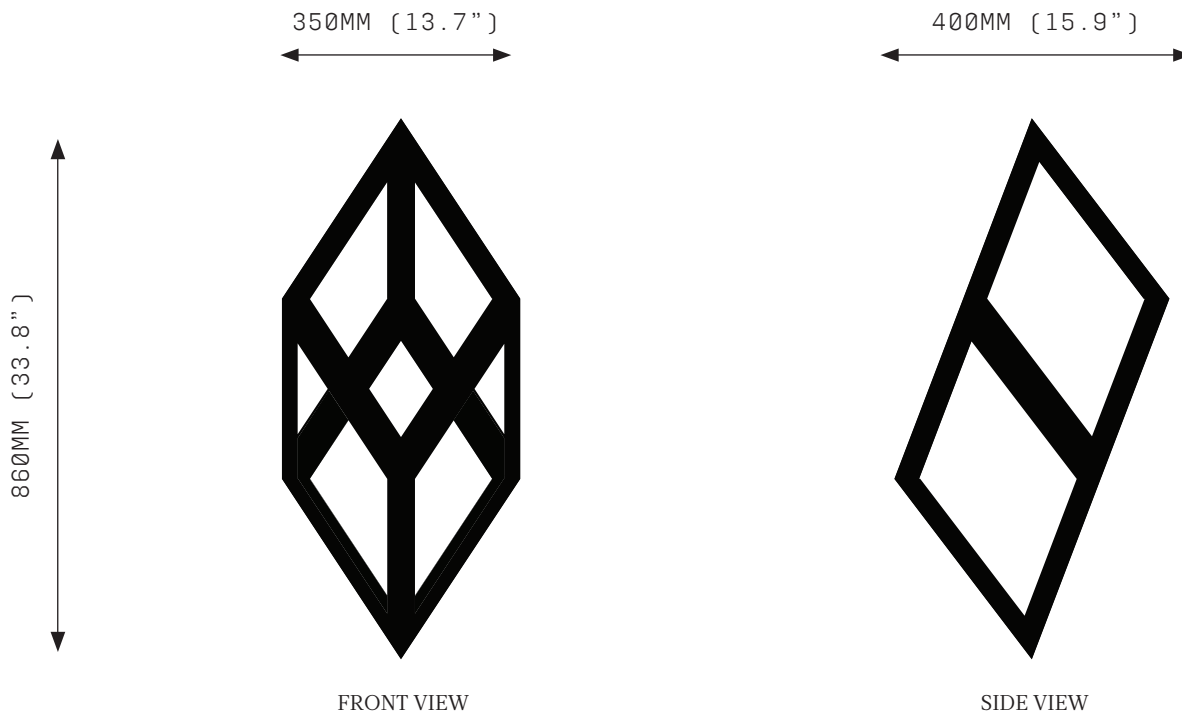

# ORP SMALL

Oblique Rhombic Prism is a pared-back structure that allows sacred geometry and light to come together as one.

ORP emphasises simplicity and form, connecting elements that speak to the links between all formations of life.

## SPECIFICATIONS

Ordering Code:  
 ORP.S.PC  
 ORP.S.SS  
 ORP.S.B

Lamp:  
 24V LED WW 2700K

Lumens:  
 3528 lm

Voltage:  
 24V DC

Watts:  
 40W

Weight:  
 Approx. 5-7kg\*  
 \*Exclusive of canopy

Inclusions:  
 Power Supply Unit x 60W