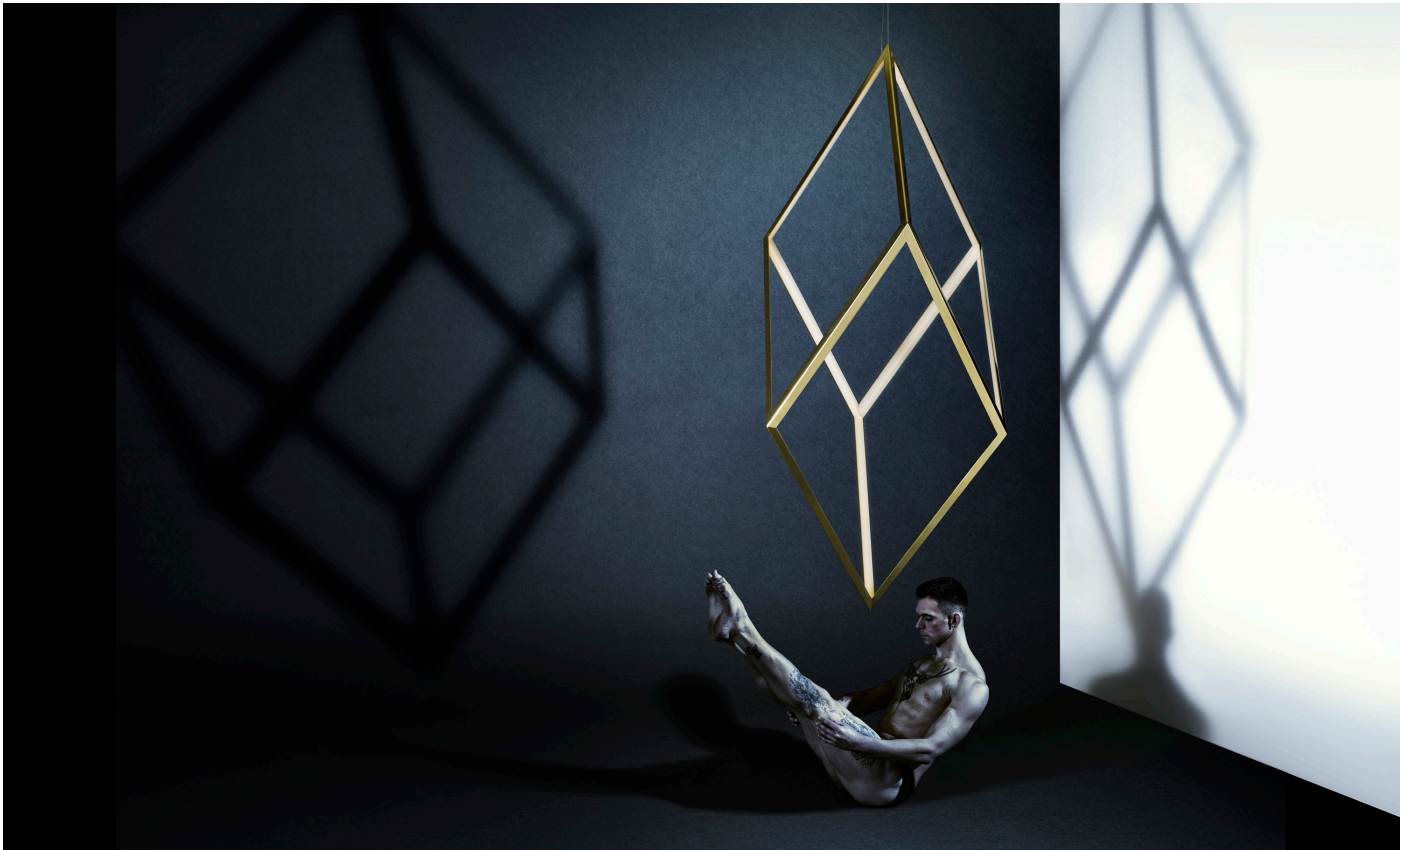

ORP LARGE

Oblique Rhombic Prism is a pared-back structure that allows sacred geometry and light to come together as one.

ORP emphasises simplicity and form, connecting elements that speak to the links between all formations of life.