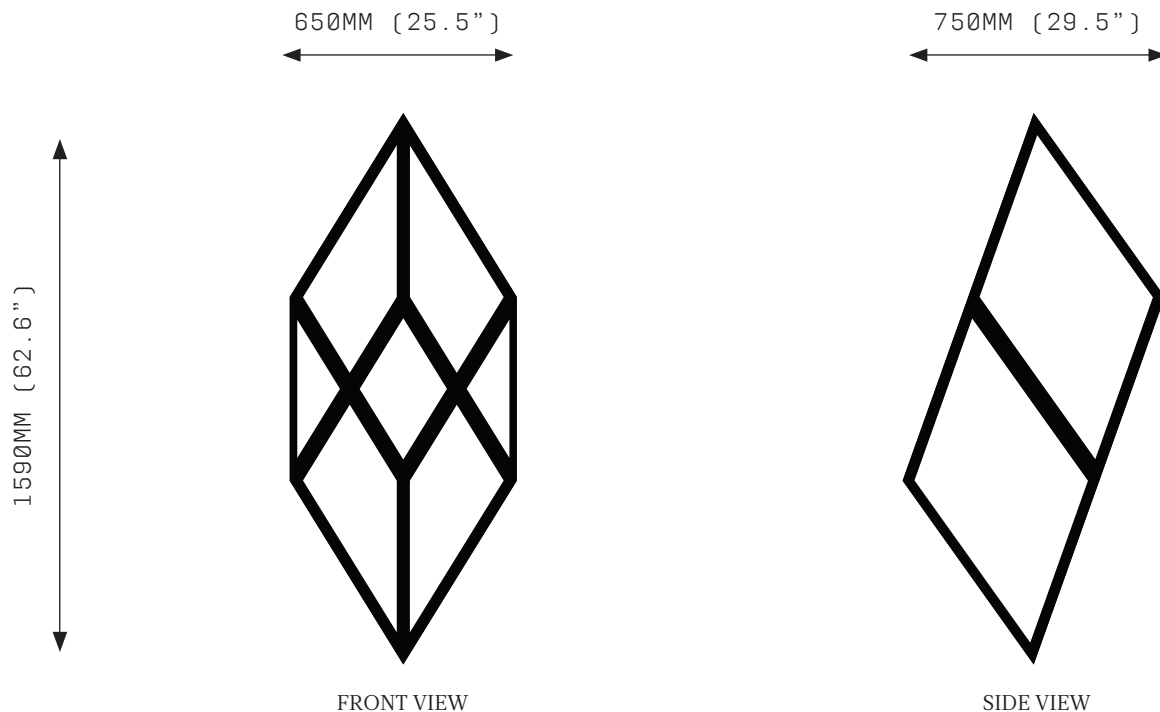

ORP LARGE

Oblique Rhombic Prism is a pared-back structure that allows sacred geometry and light to come together as one.

ORP emphasises simplicity and form, connecting elements that speak to the links between all formations of life.

ORP LARGE

SPECIFICATIONS

Ordering Code:

ORP.L.PC
ORP.L.SS
ORP.L.B

Lamp:

24V LED WW 2700K

Lumens:

6552 lm

Voltage:

24V DC

Watts:

75W

Weight:

Approx. 10-14kg*

*Exclusive of canopy

Inclusions: