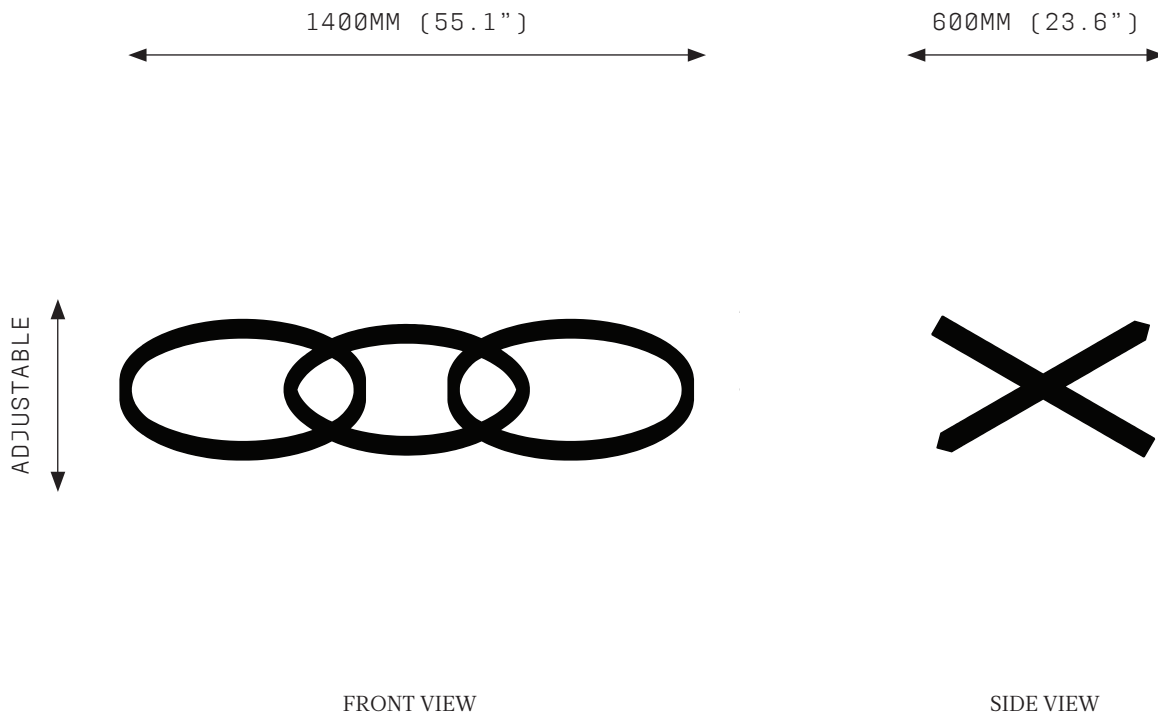

ORACLE TRIPLET 600-IN / 600-EX / 600-IN

Classical antiquity states an oracle was a medium through which gods spoke directly to people. Providing prophesy and wise counsel, an oracle was a bridge between worlds seen and unseen.

Sculptural in presence, resonating with mysterious symbolism, brass interlocking rings dance in midair, ORACLE bridges Bronze Age sensibilities and 21st century minimalism.

ORACLE TRIPLET 600-IN / 600-EX / 600-IN

FRONT VIEW

SIDE VIEW

SPECIFICATIONS

Ordering Code:
OR.3.600

Lamp:
24V LED WW 2700K

Lumens:
9495 lm

Voltage:
24V DC

Watts:
108W

Weight:
Approx. 13 kg*
*Exclusive of canopy

Inclusions:
Power Supply Unit x 150W

Exclusions:
User Interface, Dimmer Unit

PRODUCT OPTIONS

Finishes:
AB Aged Brass
BB Brushed Brass
HRB Hand Rubbed Brass
DB Dark Bronze
MP Mottled Patina