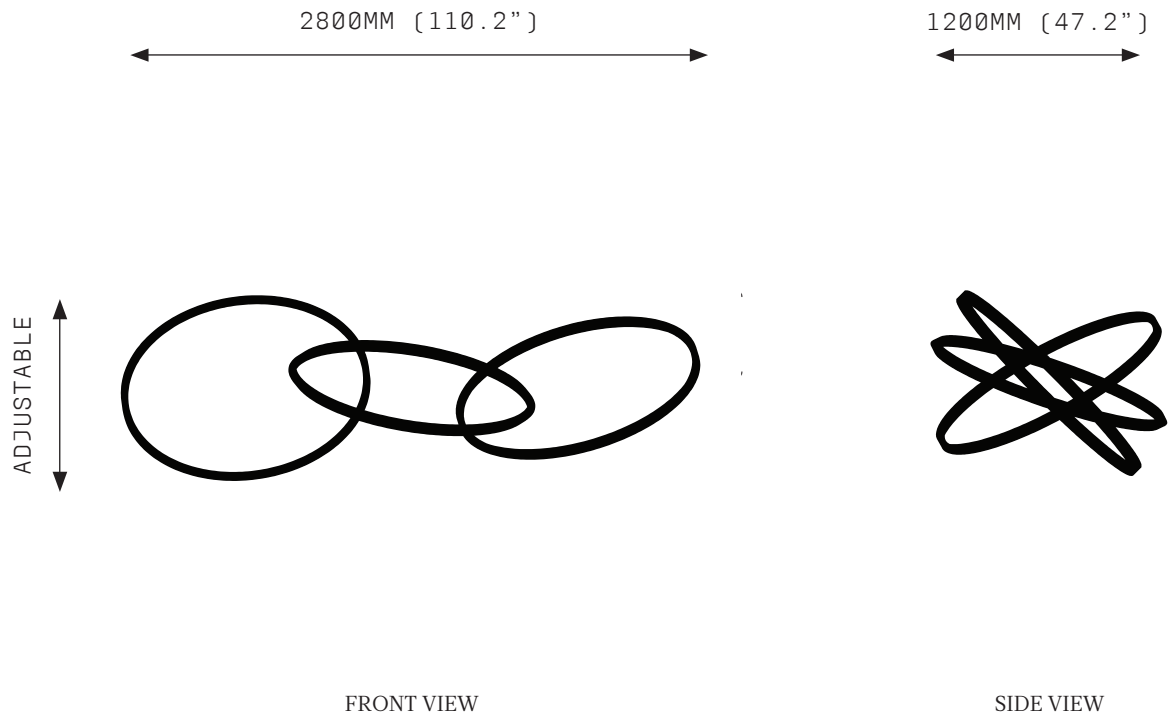

ORACLE TRIPLET 1200-IN / 1200-EX / 1200-IN

Classical antiquity states an oracle was a medium through which gods spoke directly to people. Providing prophesy and wise counsel, an oracle was a bridge between worlds seen and unseen.

Sculptural in presence, resonating with mysterious symbolism, brass interlocking rings dance in midair, ORACLE bridges Bronze Age sensibilities and 21st century minimalism.

ORACLE TRIPLET 1200-IN / 1200-EX / 1200-IN

FRONT VIEW

SIDE VIEW

| SPECIFICATIONS | PRODUCT OPTIONS | WARRANTY |
|---|--|---|
| Ordering Code: OR.3.1200 | Finishes: AB Aged Brass BB Brushed Brass HRB Hand Rubbed Brass DB Dark Bronze MP Mottled Patina | 3 Years Fixture 3 Years Power Supply Unit 3 Years LED |
| Lamp: 24V LED WW 2700K | Suspension: A-CAB Angled Cable V-CAB Vertical Cable | Oracle is a solid fixture that will require very little maintenance over the years. |
| Lumens: 18991 lm | Canopy:* RFM Round Flush Medium RFL Round Flush Large RSM Round Surface Medium RSL Round Surface Large LFL Linear Flush Large LSL Linear Surface Large | If your Oracle is treated with care, it will shine brightly for many years to come. |
| Voltage: 24V DC | *Also available with Magical Suspension *Refer to Canopy Specification Guide | Contact us for custom variations. |
| Watts: 217W Weight: Approx. 24 kg* *Exclusive of canopy | | |
| Inclusions: 2 x Power Supply Unit x 150W | | Installation should only be undertaken by a qualified professional |
| Exclusions: User Interface, Dimmer Unit | | |