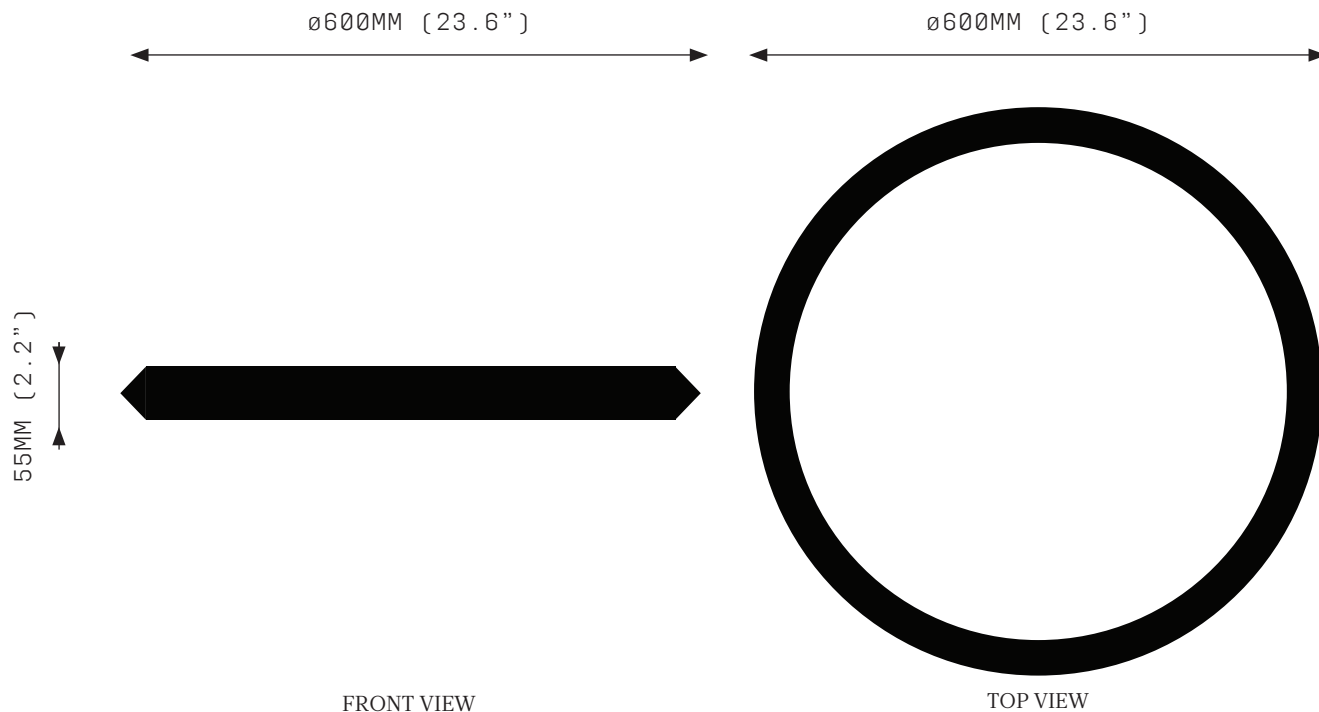

### SPECIFICATIONS

Ordering Code:  
OR.1.600

Lamp:  
24V LED WW 2700K

Lumens:  
3024 lm

Voltage:  
24V DC

Watts:  
36W

Weight:  
Approx. 4.5 kg\*  
\*Exclusive of canopy

Inclusions:  
Power Supply Unit x 60W