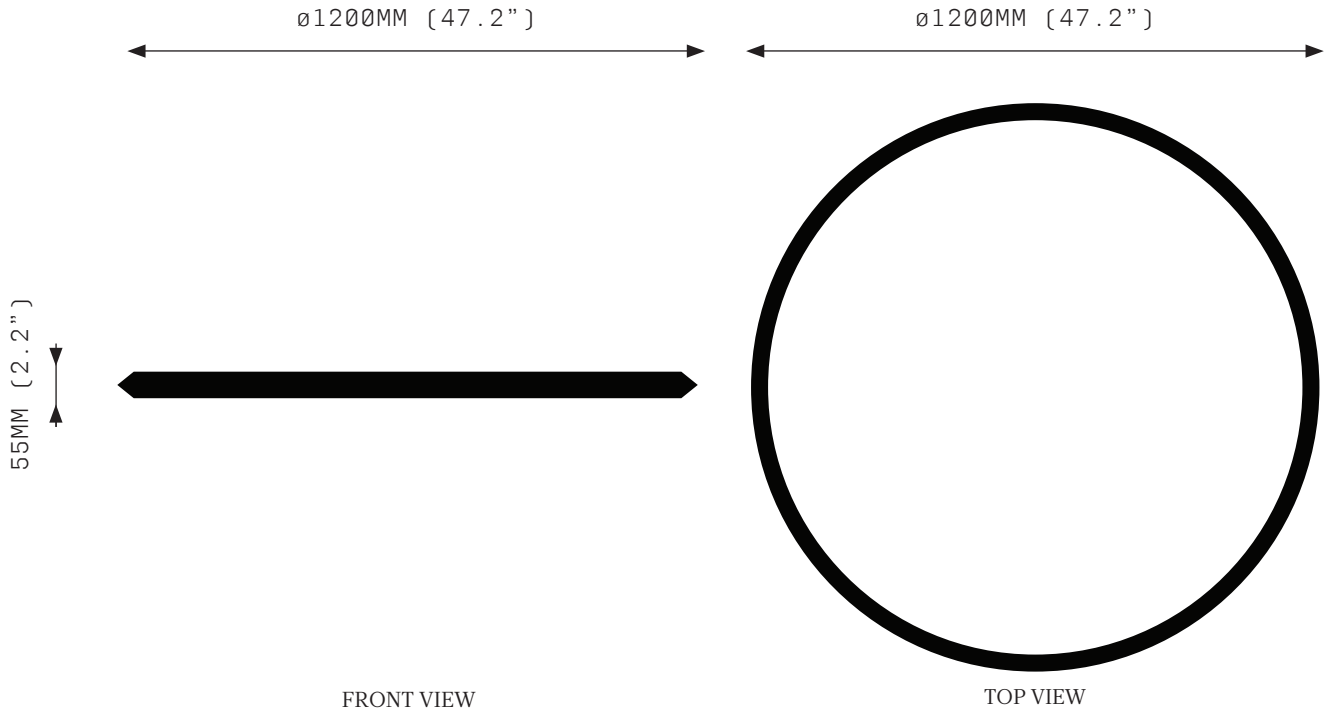

### SPECIFICATIONS

Ordering Code:  
OR.1.1200

Lamp:  
24V LED WW 2700K

Lumens:  
6216 lm

Voltage:  
24V DC

Watts:  
72W

Weight:  
Approx. 8 kg\*  
\*Exclusive of canopy

Inclusions:  
Power Supply Unit x 100W