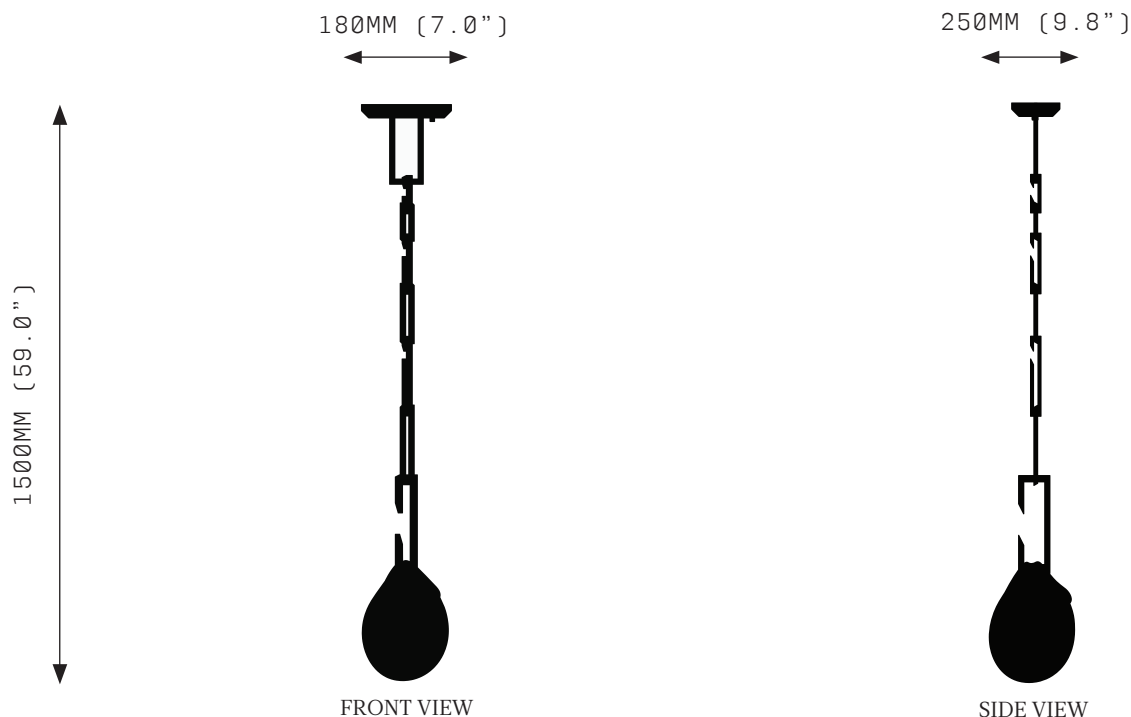

NEPENTHES TENDRIL expresses these dangerous but pleasurable properties through a sculptural contrast between the hard geometry of solid brass tendrils and the glowing delicacy of amorphous hand blown glass.

NEPENTHES TENDRIL SMALL

SPECIFICATIONS

Ordering Code:
NEP.TE.S

Lamp:
G4 12V LED 2.5W 2700K

Lumens:
300 lm

Voltage:
12V DC

Watts:
5W

Weight:
Approx. 7.5 kg

Canopy: *
 CFM Chain Flush Medium
 CFL Chain Flush Large
 CSM Chain Surface Medium
 CSL Chain Surface Large
 *Refer to Canopy Specification Guide

WARRANTY

3 Years Fixture
 3 Years Power Supply Unit
 3 Years LED