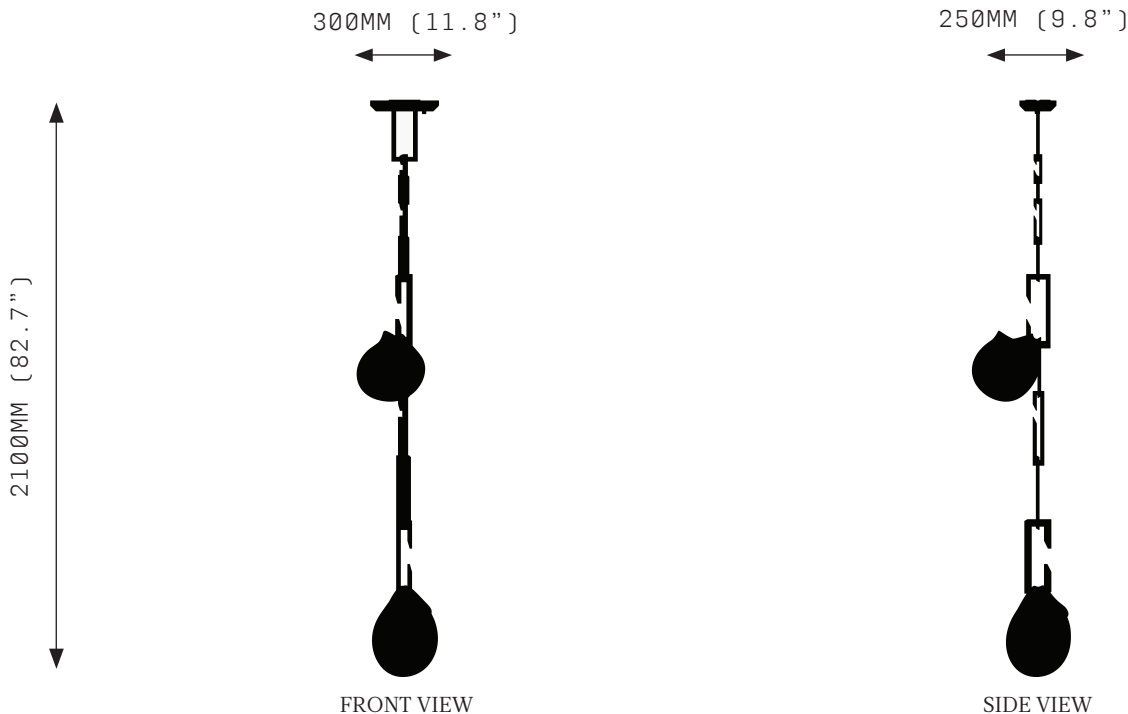

NEPENTHES TENDRIL expresses these dangerous but pleasurable properties through a sculptural contrast between the hard geometry of solid brass tendrils and the glowing delicacy of amorphous hand blown glass.

NEPENTHES TENDRIL MEDIUM

SPECIFICATIONS

Ordering Code:
NEP.TE.M

Lamp:
G4 12V LED 2.5W 2700K

Lumens:
600 lm

Voltage:
12V DC

Watts:
10W

Weight:
Approx. 9.5 kg

Canopy: *
 CFM Chain Flush Medium
 CFL Chain Flush Large
 CSM Chain Surface Medium
 CSL Chain Surface Large
 *Refer to Canopy Specification Guide

WARRANTY

3 Years Fixture
 3 Years Power Supply Unit
 3 Years LED