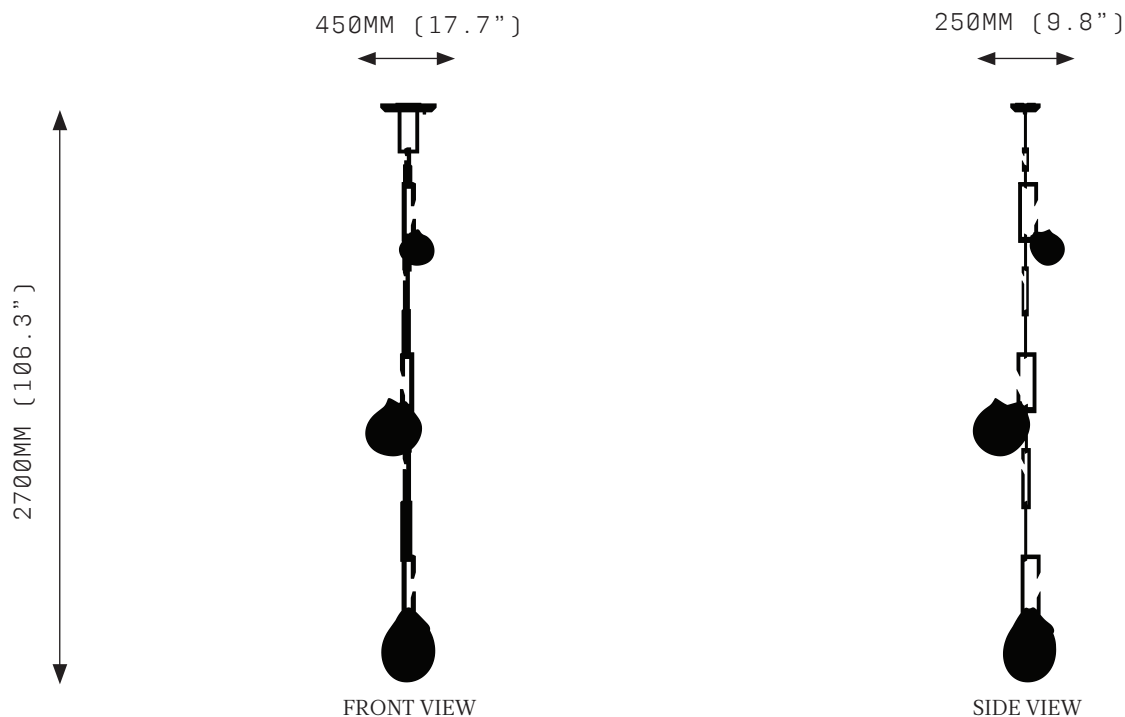

NEPENTHES TENDRIL expresses these dangerous but pleasurable properties through a sculptural contrast between the hard geometry of solid brass tendrils and the glowing delicacy of amorphous hand blown glass.

## SPECIFICATIONS

Ordering Code:  
NEP.TE.27

Lamp:  
G4 12V LED 2.5W 2700K

Lumens:  
900 lm

Voltage:  
12V DC

Watts:  
15W

Weight:  
Approx. 14 kg

Inclusions:  
Power Supply Unit x 60W