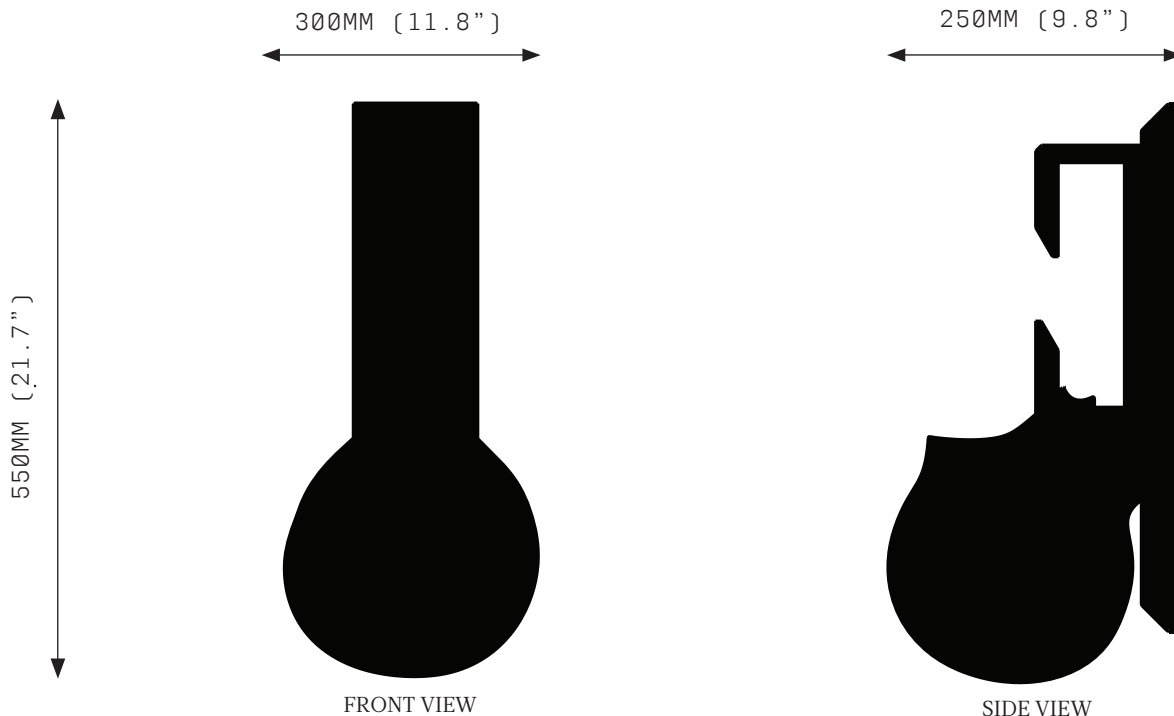

## SPECIFICATIONS

Ordering Code:  
NEP.WS

Lamp:  
G4 12V LED 2.5W 2700K

Lumens:  
300 lm

Voltage:  
12V DC

Watts:  
5W

Weight:  
Approx. 5 kg

Inclusions:  
Power Supply Unit x 60W