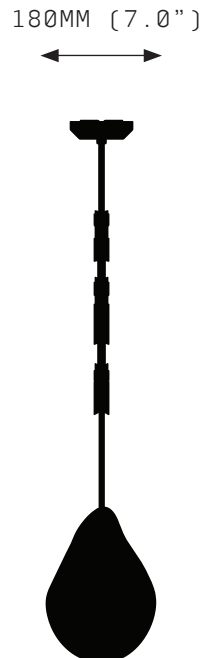

## NEPENTHES CORDON SMALL

In Greek mythology, Nepenthes is a magical substance that quells all sorrows. NEPENTHES is inspired by the carnivorous plant Nepenthaceae, named after this mythical, soporific potion. The Nepenthaceae seduce their prey with enticing interiors, sweet scents and sugary nectar.

NEPENTHES CORDON expresses these dangerous but pleasurable properties through a sculptural contrast between the hard geometry of solid brass tendrils and the glowing delicacy of amorphous hand blown glass.

# NEPENTHES CORDON SMALL

FRONT VIEW

SIDE VIEW

## SPECIFICATIONS

Ordering Code:  
NEP.CR.S

Lamp:  
G4 12V LED 2.5W 2700K

Lumens:  
300 lm

Voltage:  
12V DC

Watts:  
5W

Weight:  
Approx. 13.5 Kg

Inclusions:  
Power Supply Unit x 60W