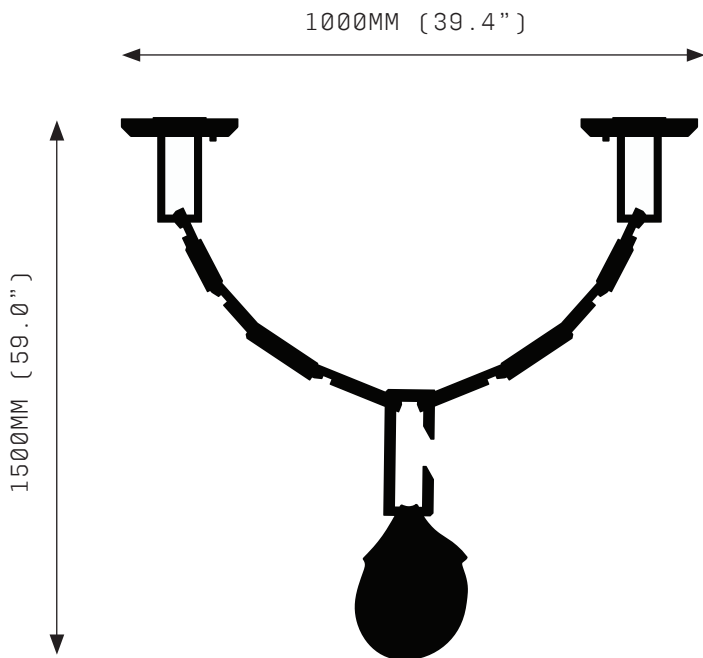

NEPENTHES CORDON expresses these dangerous but pleasurable properties through a sculptural contrast between the hard geometry of solid brass tendrils and the glowing delicacy of amorphous hand blown glass.

# NEPENTHES CORDON SMALL

FRONT VIEW

SIDE VIEW

## SPECIFICATIONS

Ordering Code:  
NEP.CR.S

Lamp:  
G4 12V LED 2.5W 2700K

Lumens:  
300 lm

Voltage:  
12V DC

Watts:  
5W

Weight:  
Approx. 13.5 Kg

Inclusions:  
Power Supply Unit x 60W